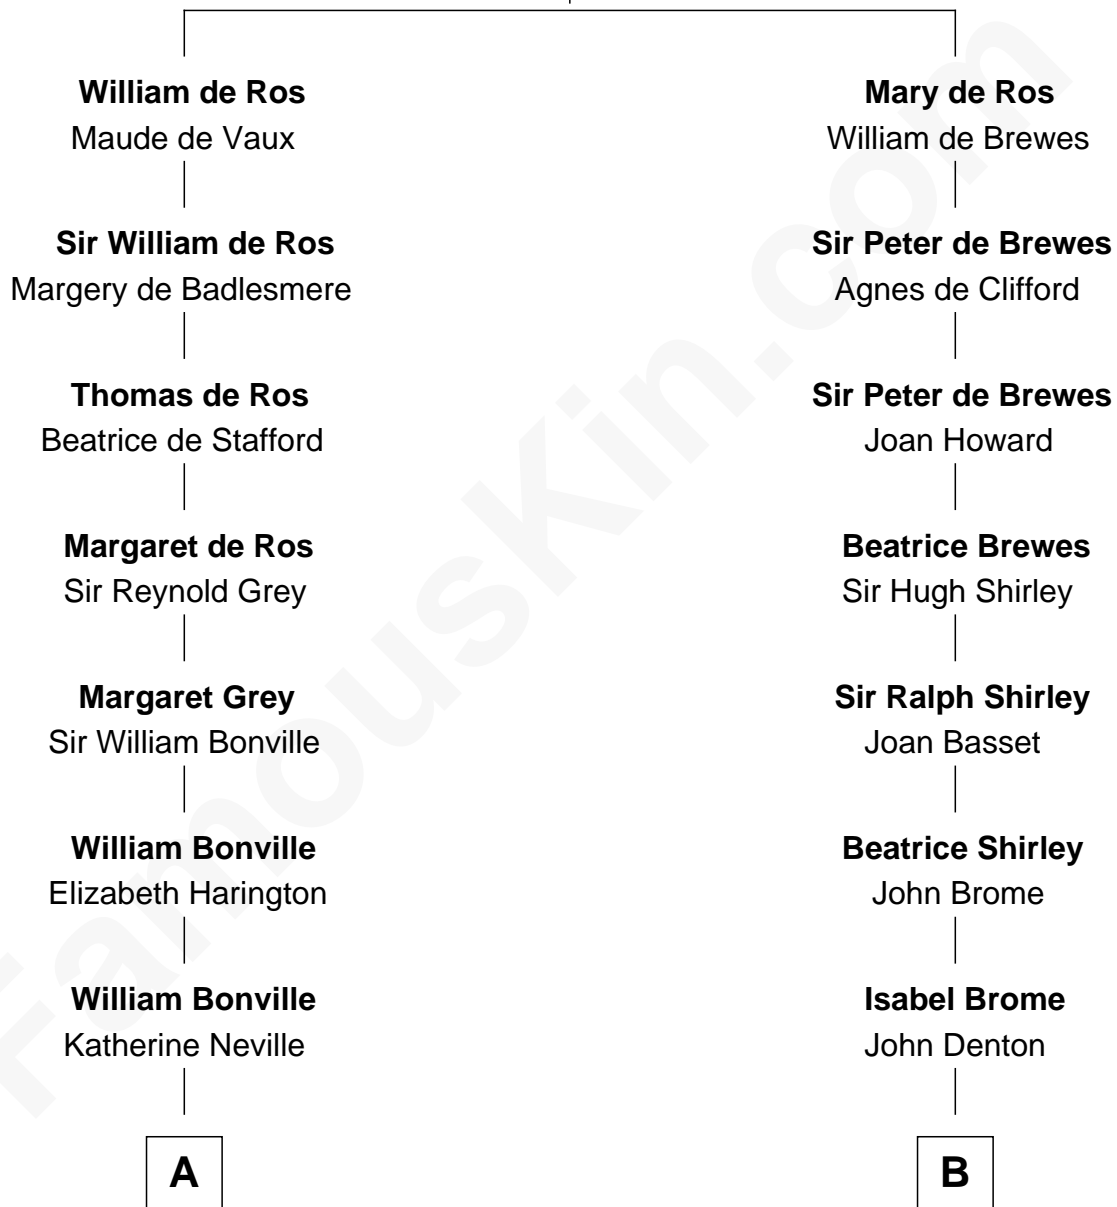

FamousKin.com Relationship Chart of

Dr. H. H. Holmes

Serial Killer aka "Devil in the White City"

19th cousin 1 time removed of

Rutherford B. Hayes

19th U.S. President

Sir Robert de Ros

Isabel de Aubeney

Serial Killer Dr. H. H. Holmes

D

Chloe Smith

Rutherford Hayes

Rutherford Hayes

Sophia Birchard

Rutherford B. Hayes

19th U.S. President