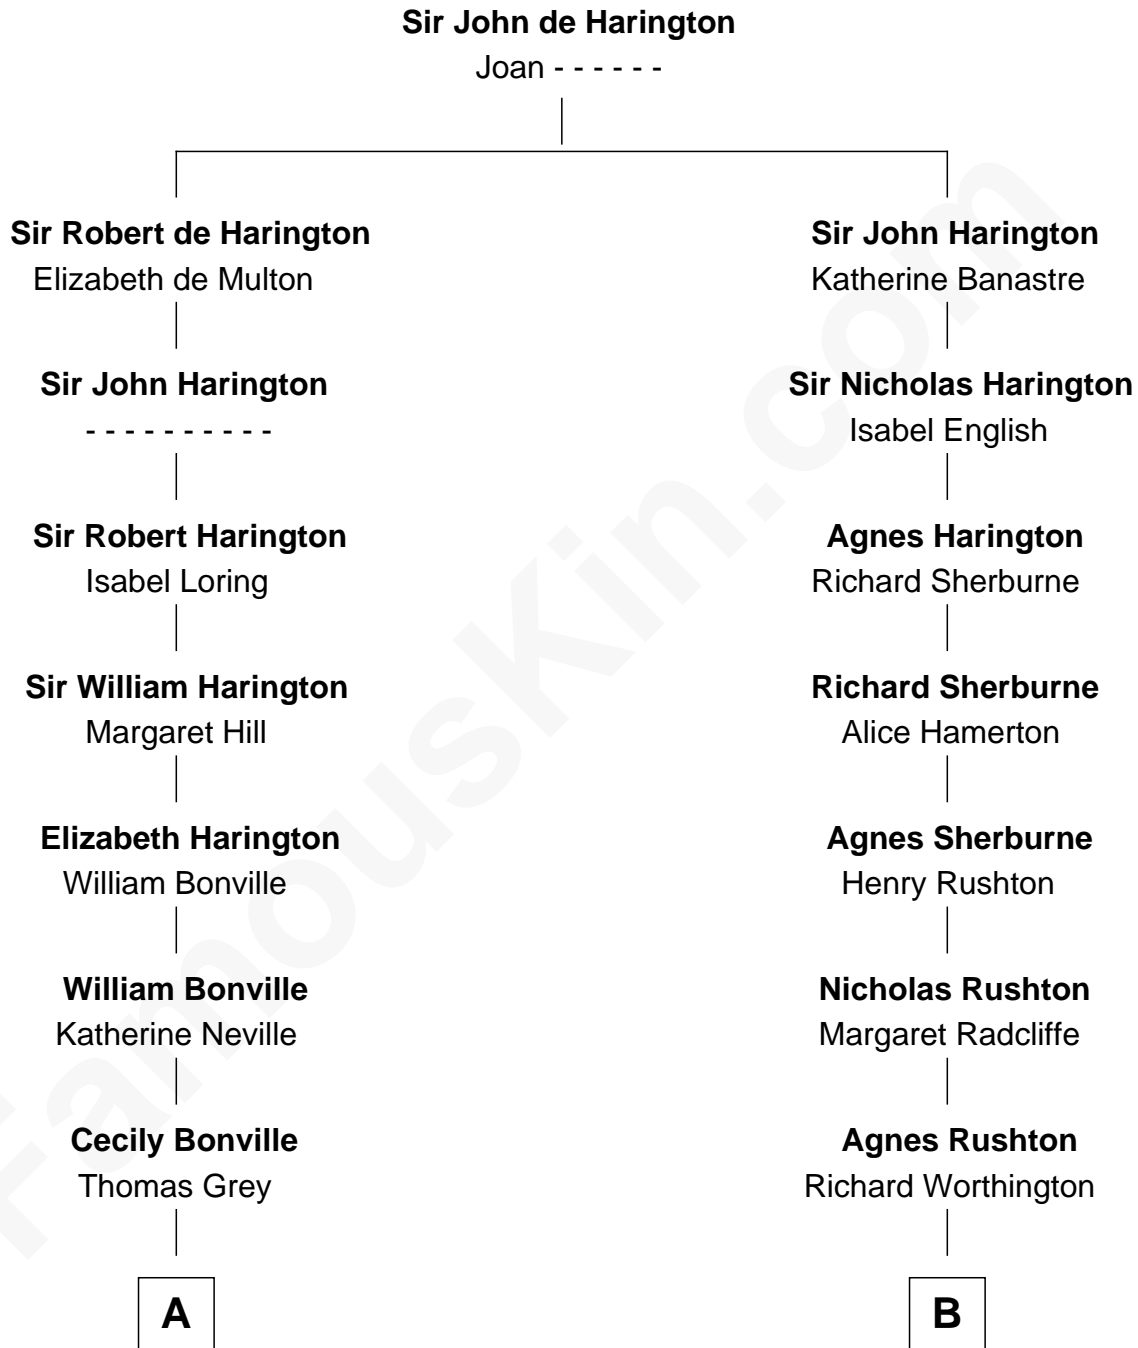

FamousKin.com Relationship Chart of

Dr. H. H. Holmes

Serial Killer aka "Devil in the White City"

17th cousin 2 times removed of

Rutherford B. Hayes

19th U.S. President

C

—
Scribner Mudgett

Nancy Prescott

—
Levi Horton Mudgett

Theodate Page Price

—
Dr. H. H. Holmes

Serial Killer Dr. H. H. Holmes

FamousKin.com