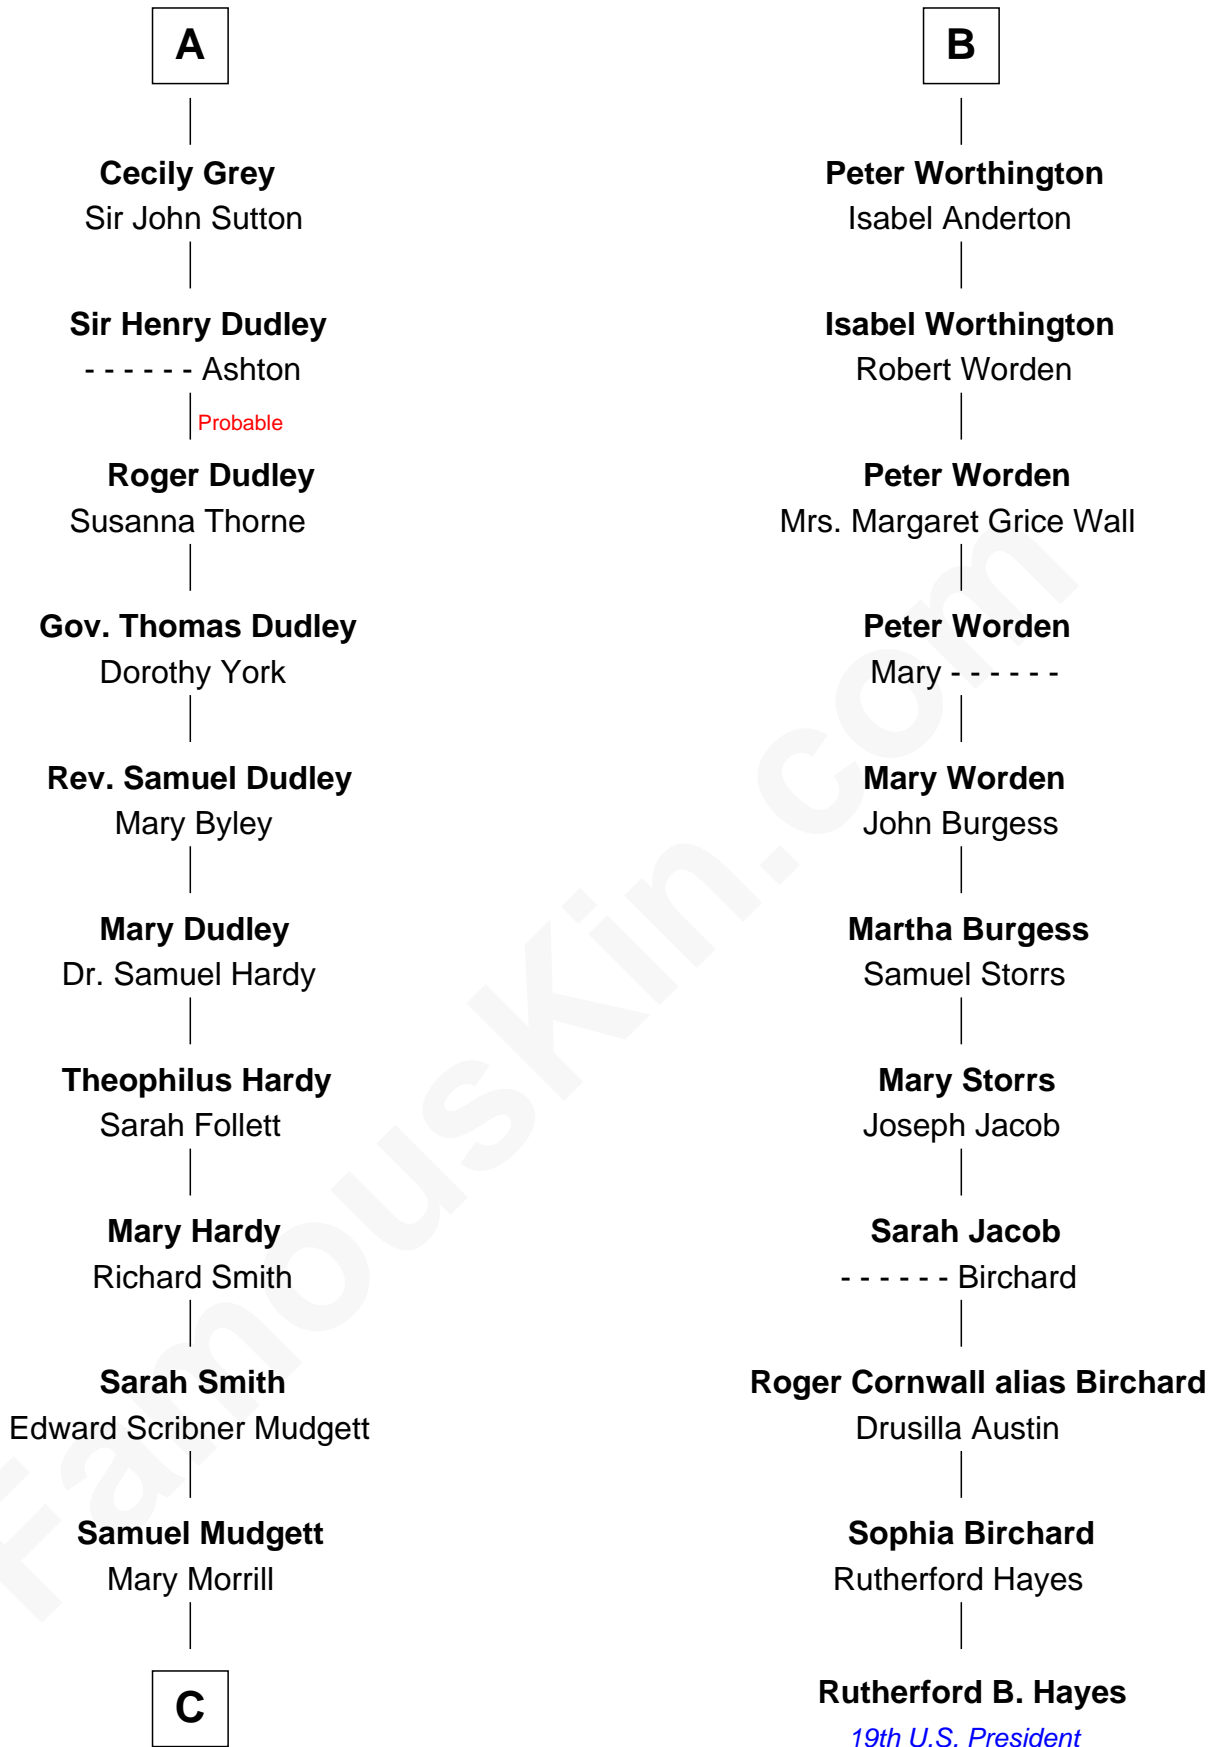

FamousKin.com Relationship Chart of

Dr. H. H. Holmes

Serial Killer aka "Devil in the White City"

17th cousin 2 times removed of

Rutherford B. Hayes

19th U.S. President

C

—
Scribner Mudgett

Nancy Prescott

—
Levi Horton Mudgett

Theodate Page Price

—
Dr. H. H. Holmes

Serial Killer Dr. H. H. Holmes

FamousKin.com