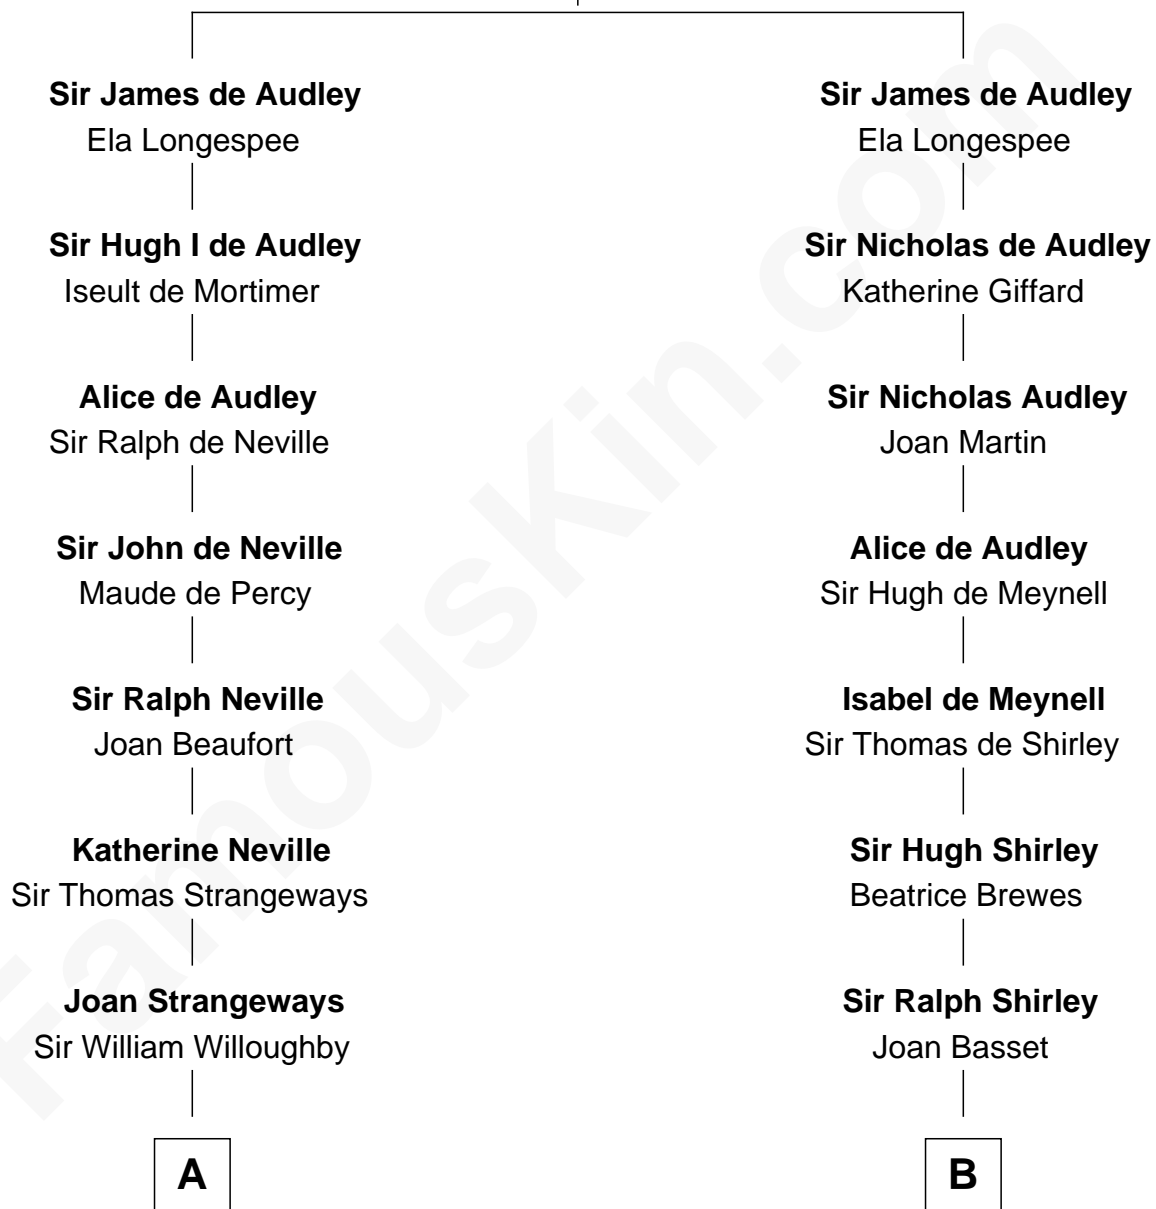

FamousKin.com Relationship Chart of

Dr. H. H. Holmes

Serial Killer aka "Devil in the White City"

20th cousin 1 time removed of

Rutherford B. Hayes

19th U.S. President

Henry de Audley
Bertrade de Mainwaring

C

Samuel Mudgett

Mary Morrill

Scribner Mudgett

Nancy Prescott

Levi Horton Mudgett

Theodate Page Price

Dr. H. H. Holmes

Serial Killer Dr. H. H. Holmes

Sophia Birchard

Rutherford B. Hayes

19th U.S. President