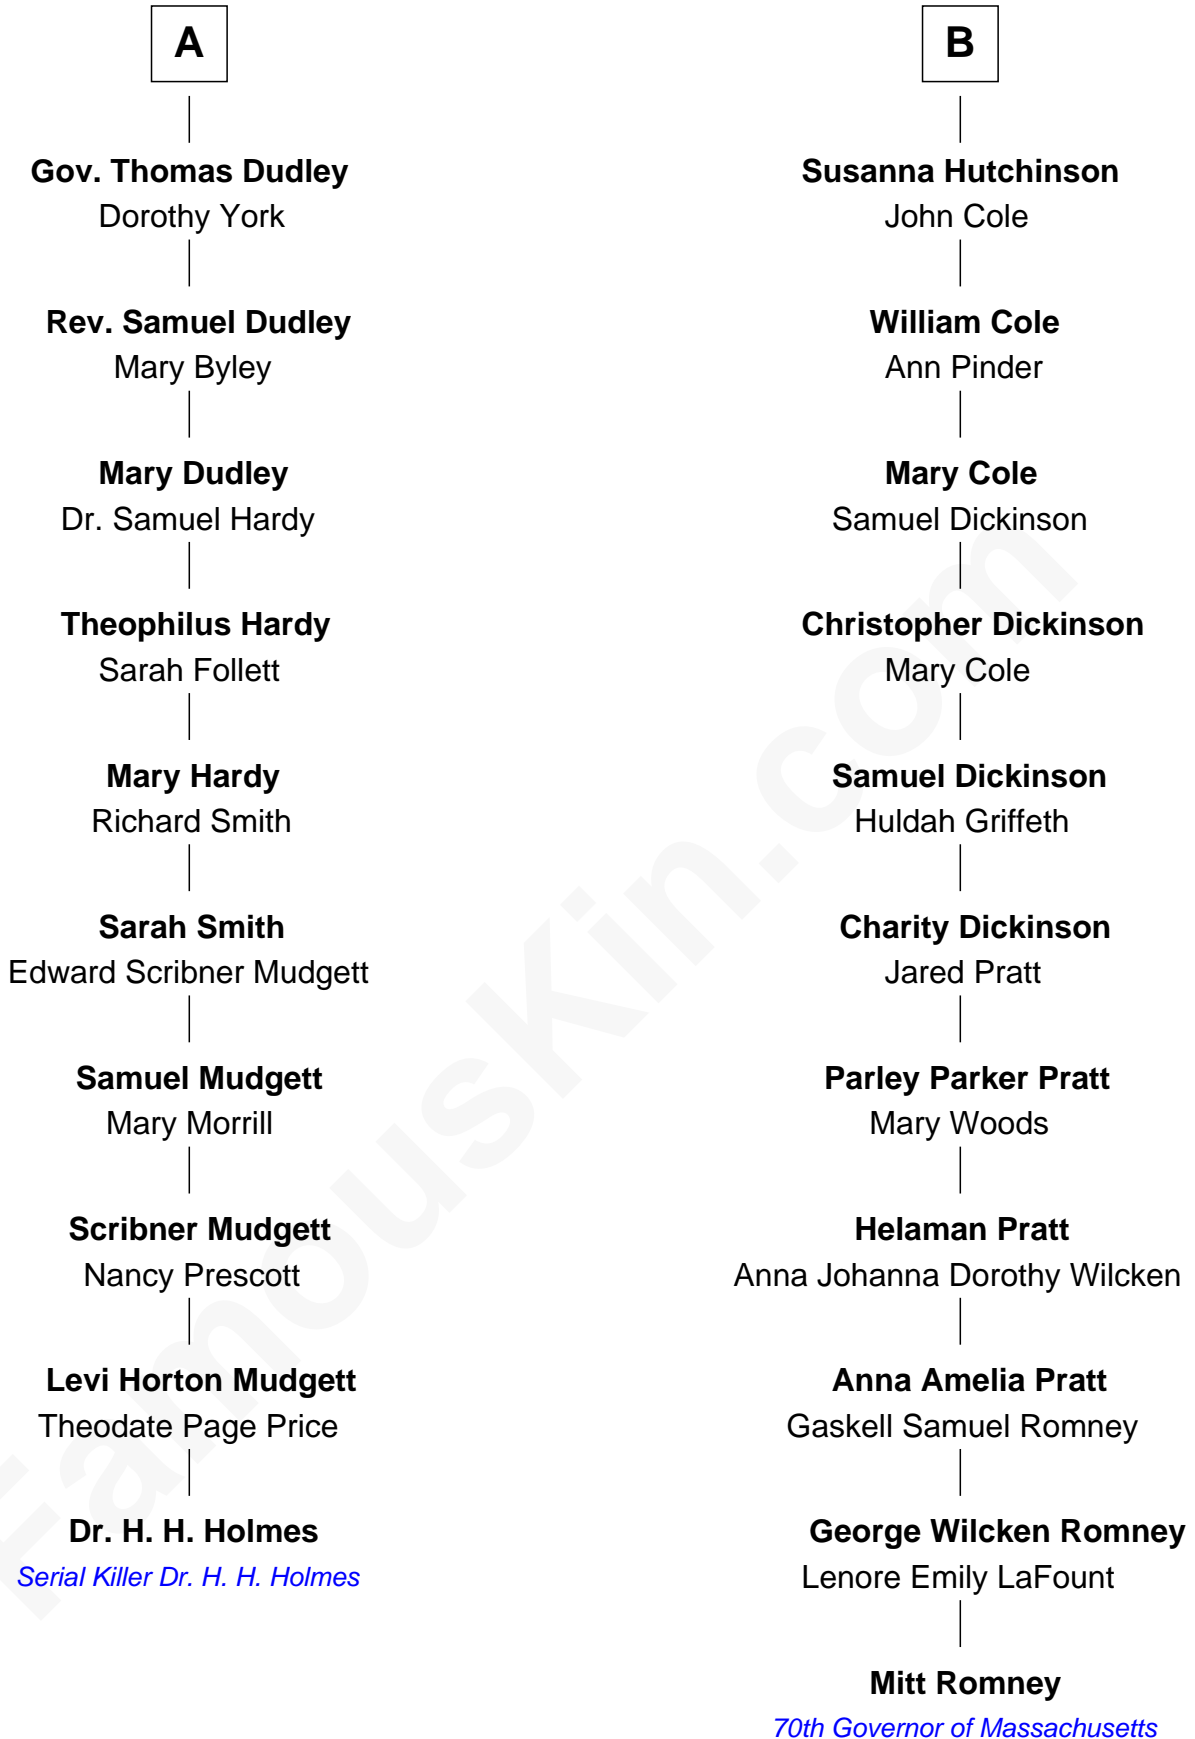

FamousKin.com Relationship Chart of

Dr. H. H. Holmes

Serial Killer aka "Devil in the White City"

16th cousin 1 time removed of

Mitt Romney

70th Governor of Massachusetts

Sir Walter Blount

Sancha de Ayala

Constance Blount

Sir John Sutton

Sir John Sutton

Elizabeth Berkeley

Sir Edmund Sutton

Joyce Tiptoft

Sir Edward Sutton

Cecily Willoughby

Sir Thomas Blount

Margaret de Gresley

Sir Thomas Blount

Agnes Hawley

Anne Blount

William Marbury

Robert Marbury

Katherine Williamson

William Marbury

Agnes Lenton

Rev. Francis Marbury

Bridget Dryden

Anne Marbury

William Hutchinson

B

Mitt Romney photo by [Gage Skidmore](#) (CC BY-SA 3.0)