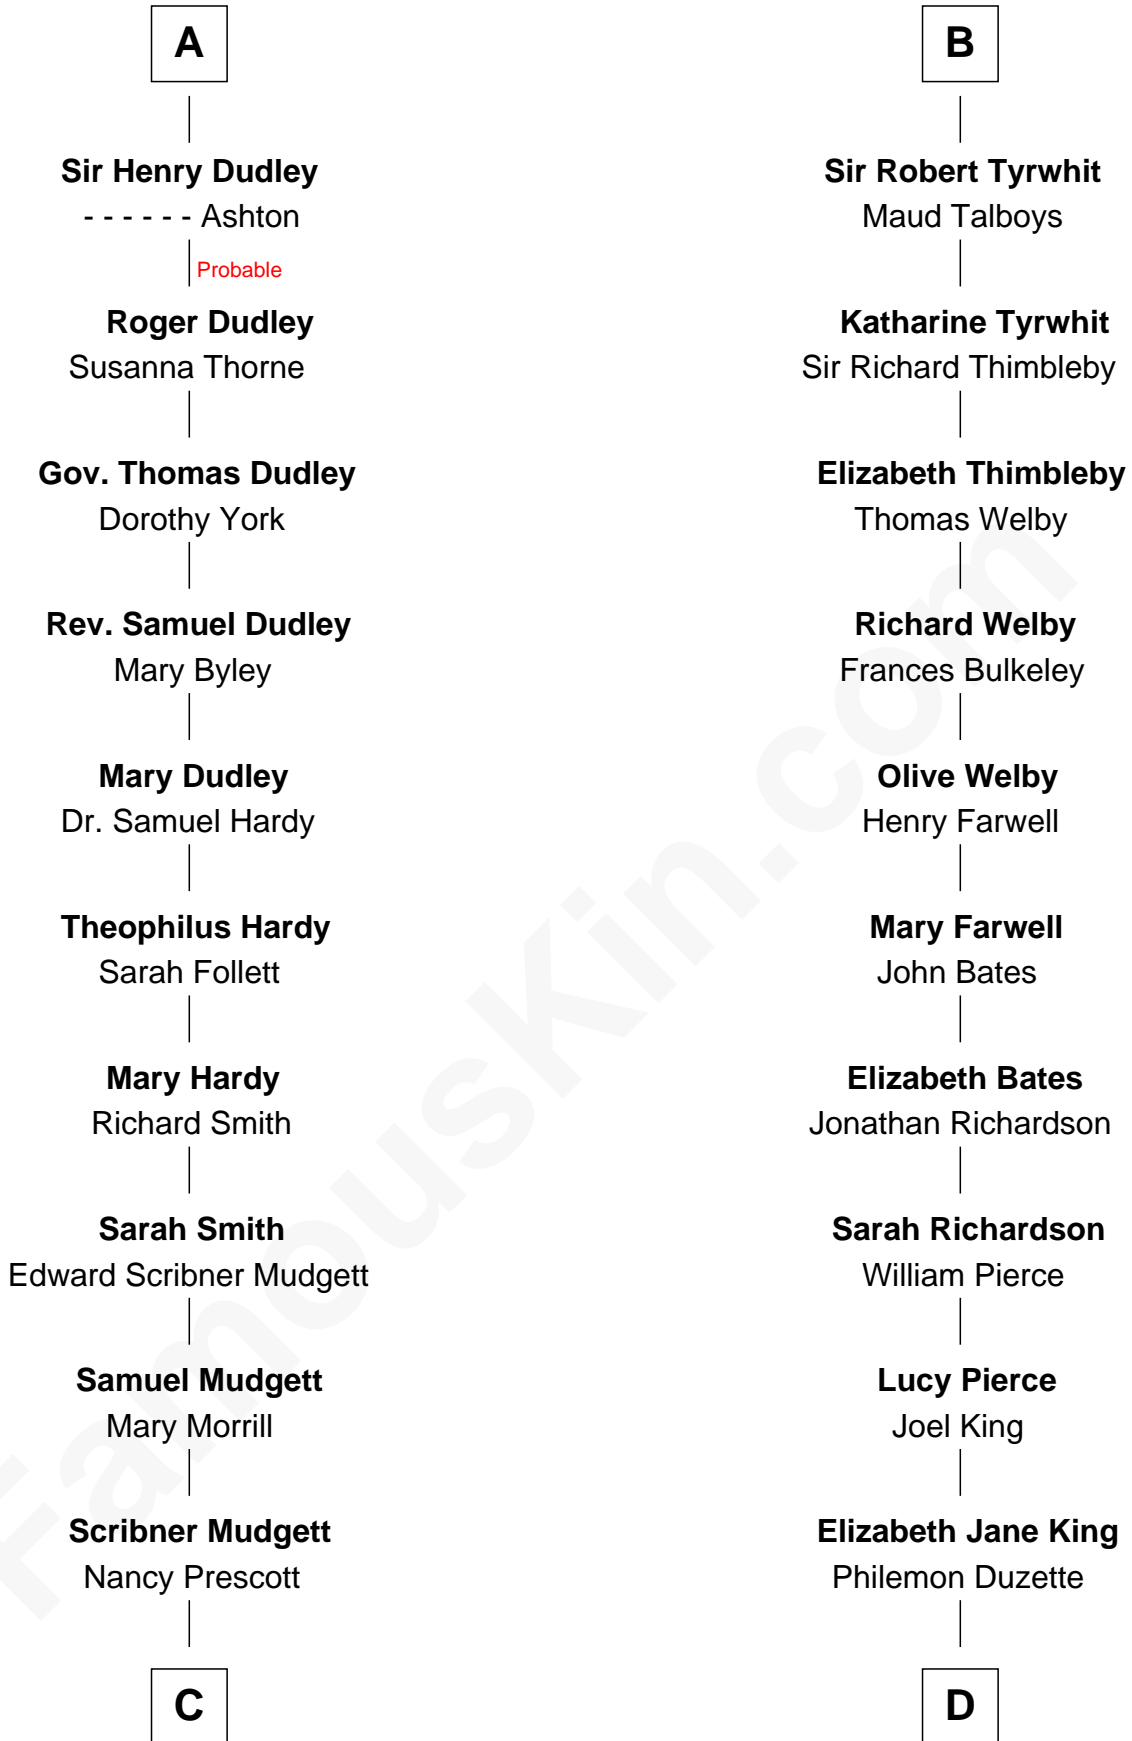

FamousKin.com Relationship Chart of

Dr. H. H. Holmes

Serial Killer aka "Devil in the White City"

18th cousin 3 times removed of

Mitt Romney

70th Governor of Massachusetts

Eudo la Zouche
Milicent de Cantilupe

Eve la Zouche
Sir Maurice de Berkeley

Thomas de Berkeley
Katherine de Clyvedon

Sir John Berkeley
Elizabeth Betteshorne

Elizabeth Berkeley
Sir John Sutton

Sir Edmund Sutton
Joyce Tiptoft

Sir Edward Sutton
Cecily Willoughby

Sir John Sutton
Cecily Grey

A

Sir William la Zouche
Maud Lovel

Milicent la Zouche
Sir William Deincourt

Margaret Deincourt
Sir Robert de Tibetot

Elizabeth de Tibetot
Sir Philip le Despencer

Margery Despencer
Sir Roger Wentworth

Agnes Wentworth
Sir Robert Constable

Anne Constable
William Tyrwhit

B

C

Levi Horton Mudgett
Theodate Page Price

Dr. H. H. Holmes
Serial Killer Dr. H. H. Holmes

D

Clarissa Minerva Duzette
Lewis Robison