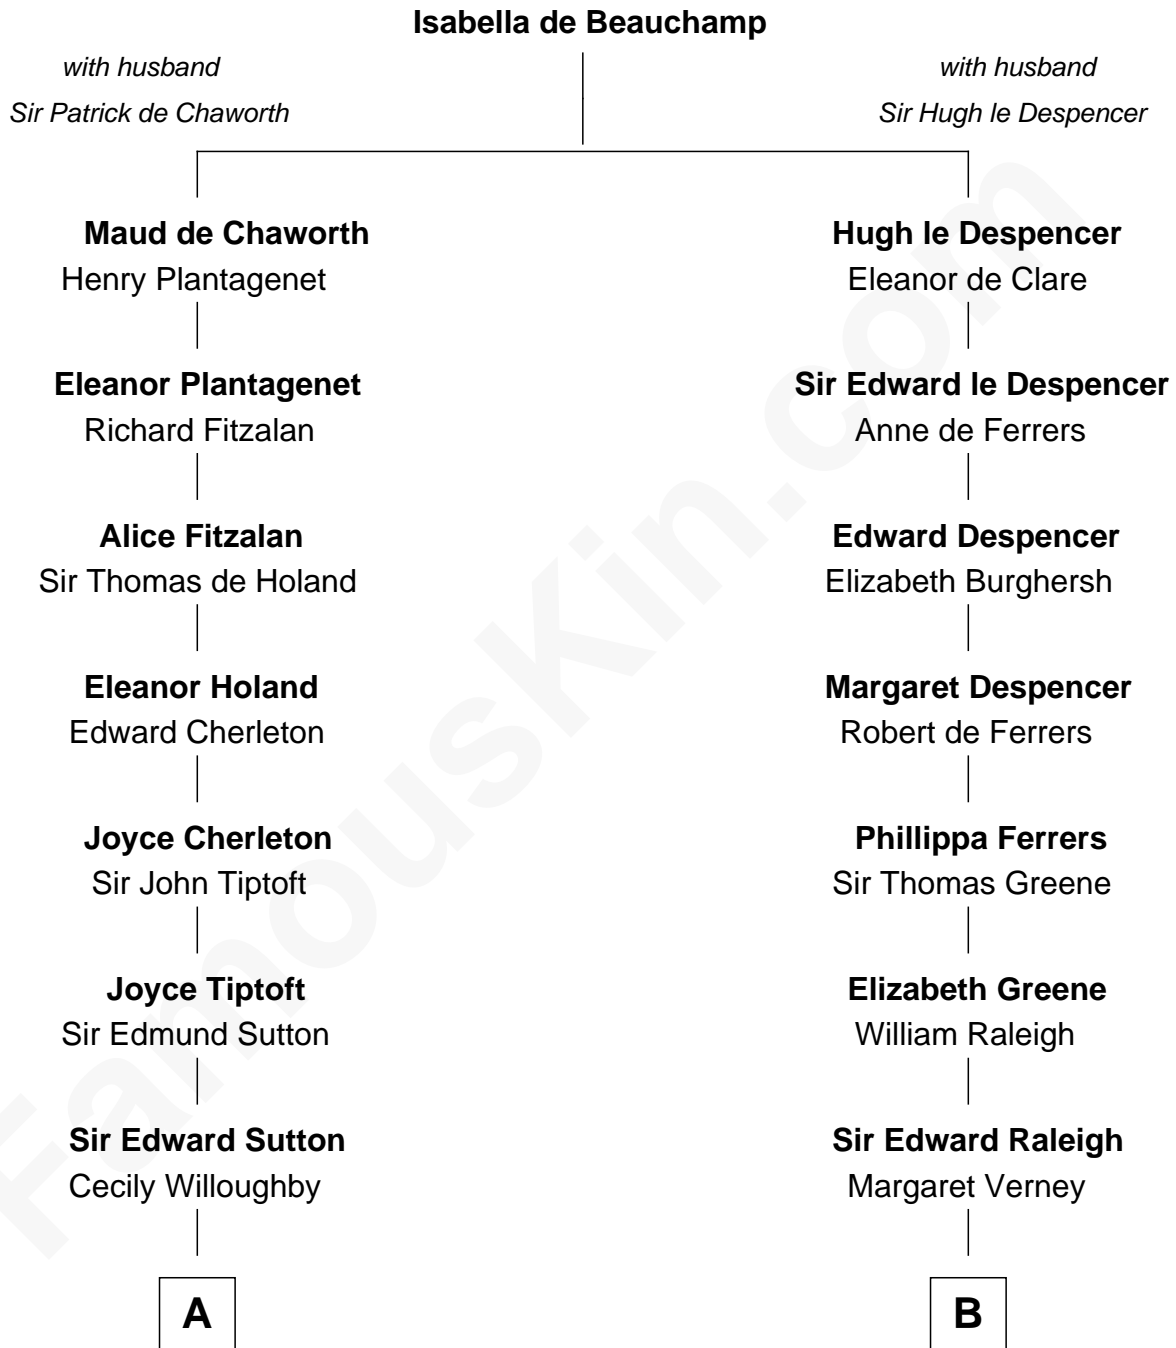

FamousKin.com Relationship Chart of

Dr. H. H. Holmes

Serial Killer aka "Devil in the White City"

19th cousin 2 times removed of

George Romney

43rd Governor of Michigan

C

Scribner Mudgett

Nancy Prescott

Levi Horton Mudgett

Theodate Page Price

Dr. H. H. Holmes

Serial Killer Dr. H. H. Holmes

D

Charity Dickinson

Jared Pratt

Parley Parker Pratt

Mary Woods

Helaman Pratt

Anna Johanna Dorothy Wilcken

Anna Amelia Pratt

Gaskell Samuel Romney

George Romney

43rd Governor of Michigan