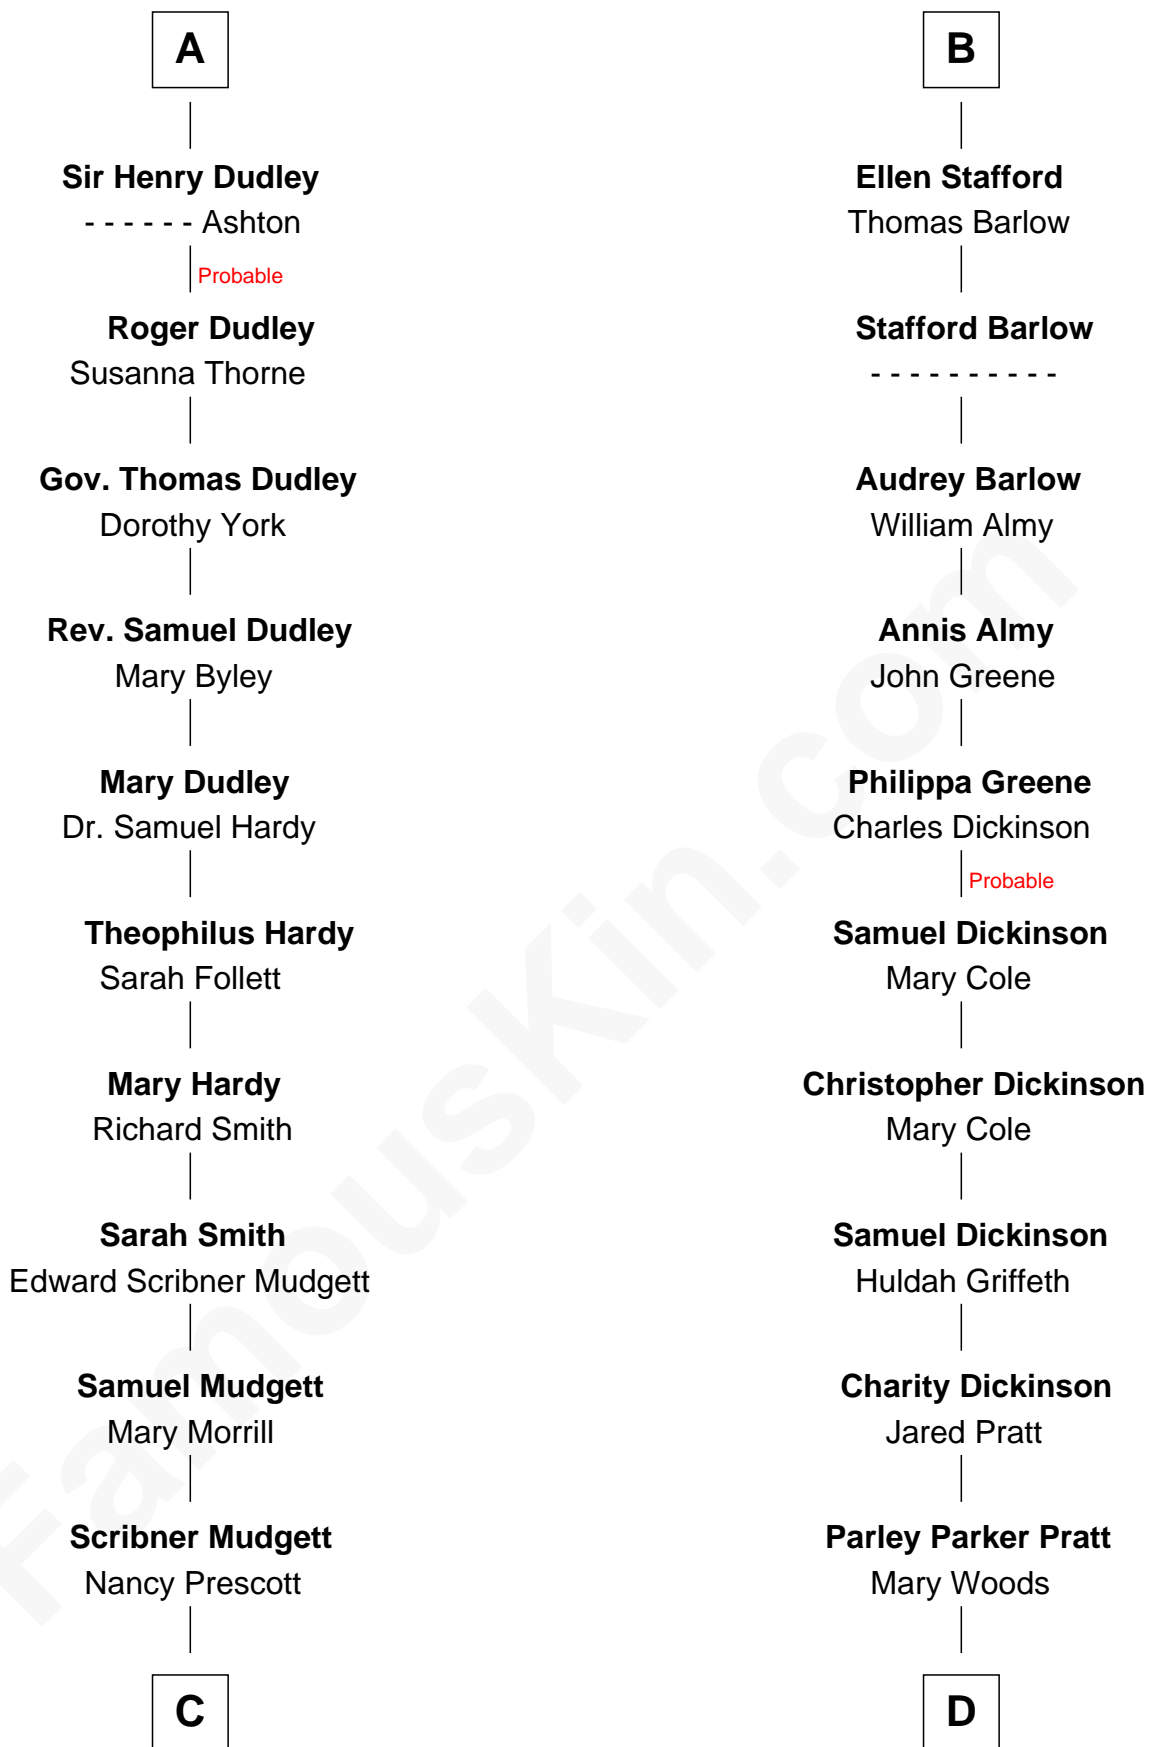

# FamousKin.com Relationship Chart of

**Dr. H. H. Holmes**

*Serial Killer aka "Devil in the White City"*

18th cousin 1 time removed of

**George Romney**

*43rd Governor of Michigan*

**Ralph de Stafford**

*with wife  
Margaret de Audley*

Eleanor Aylesbury

**William Bonville**

Katherine Neville

**Humphrey Stafford**

Katherine Fray

**Cecily Bonville**

Thomas Grey

**Sir Humphrey Stafford**

Margaret Fogge

**Cecily Grey**

Sir John Sutton

**Sir Humphrey Stafford**

Margaret Tame

**A**

**B**

**C**

**Levi Horton Mudgett**

Theodate Page Price

**Dr. H. H. Holmes**

*Serial Killer Dr. H. H. Holmes*

**D**

**Helaman Pratt**

Anna Johanna Dorothy Wilcken

**Anna Amelia Pratt**