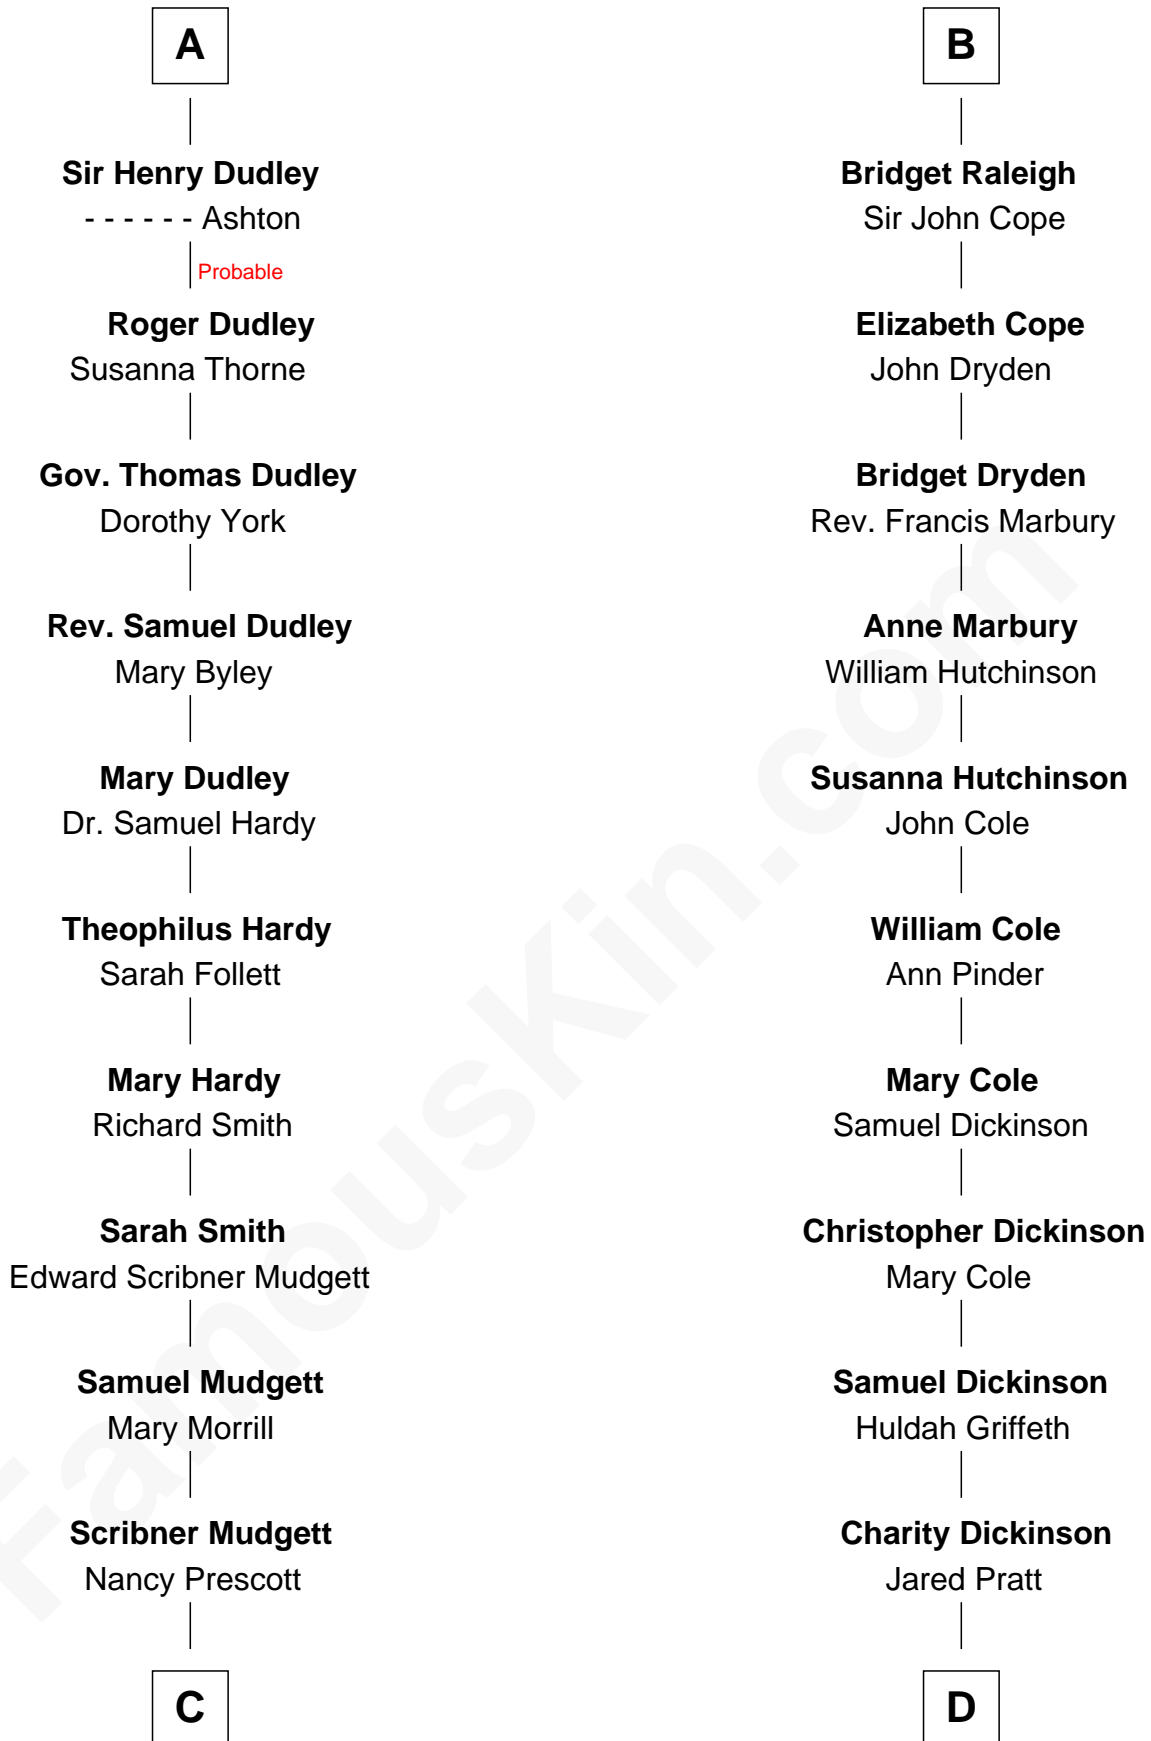

FamousKin.com Relationship Chart of

Dr. H. H. Holmes

Serial Killer aka "Devil in the White City"

18th cousin 2 times removed of

George Romney

43rd Governor of Michigan

Edmund Fitzalan

Alice de Warenne

Richard Fitzalan
Eleanor Plantagenet

Alice Fitzalan
Sir Thomas de Holand

Eleanor Holand
Edward Cherleton

Joyce Cherleton
Sir John Tiptoft

Joyce Tiptoft
Sir Edmund Sutton

Sir Edward Sutton
Cecily Willoughby

Sir John Sutton
Cecily Grey

A

Mary Fitzalan
John le Strange

Ankaret le Strange
Sir Richard Talbot

Mary Talbot
Sir Thomas Greene

Sir Thomas Greene
Phillippa Ferrers

Elizabeth Greene
William Raleigh

Sir Edward Raleigh
Margaret Verney

Sir Edward Raleigh
Anne Chamberlayne

B

C

Levi Horton Mudgett

Theodate Page Price

Dr. H. H. Holmes

Serial Killer Dr. H. H. Holmes

D