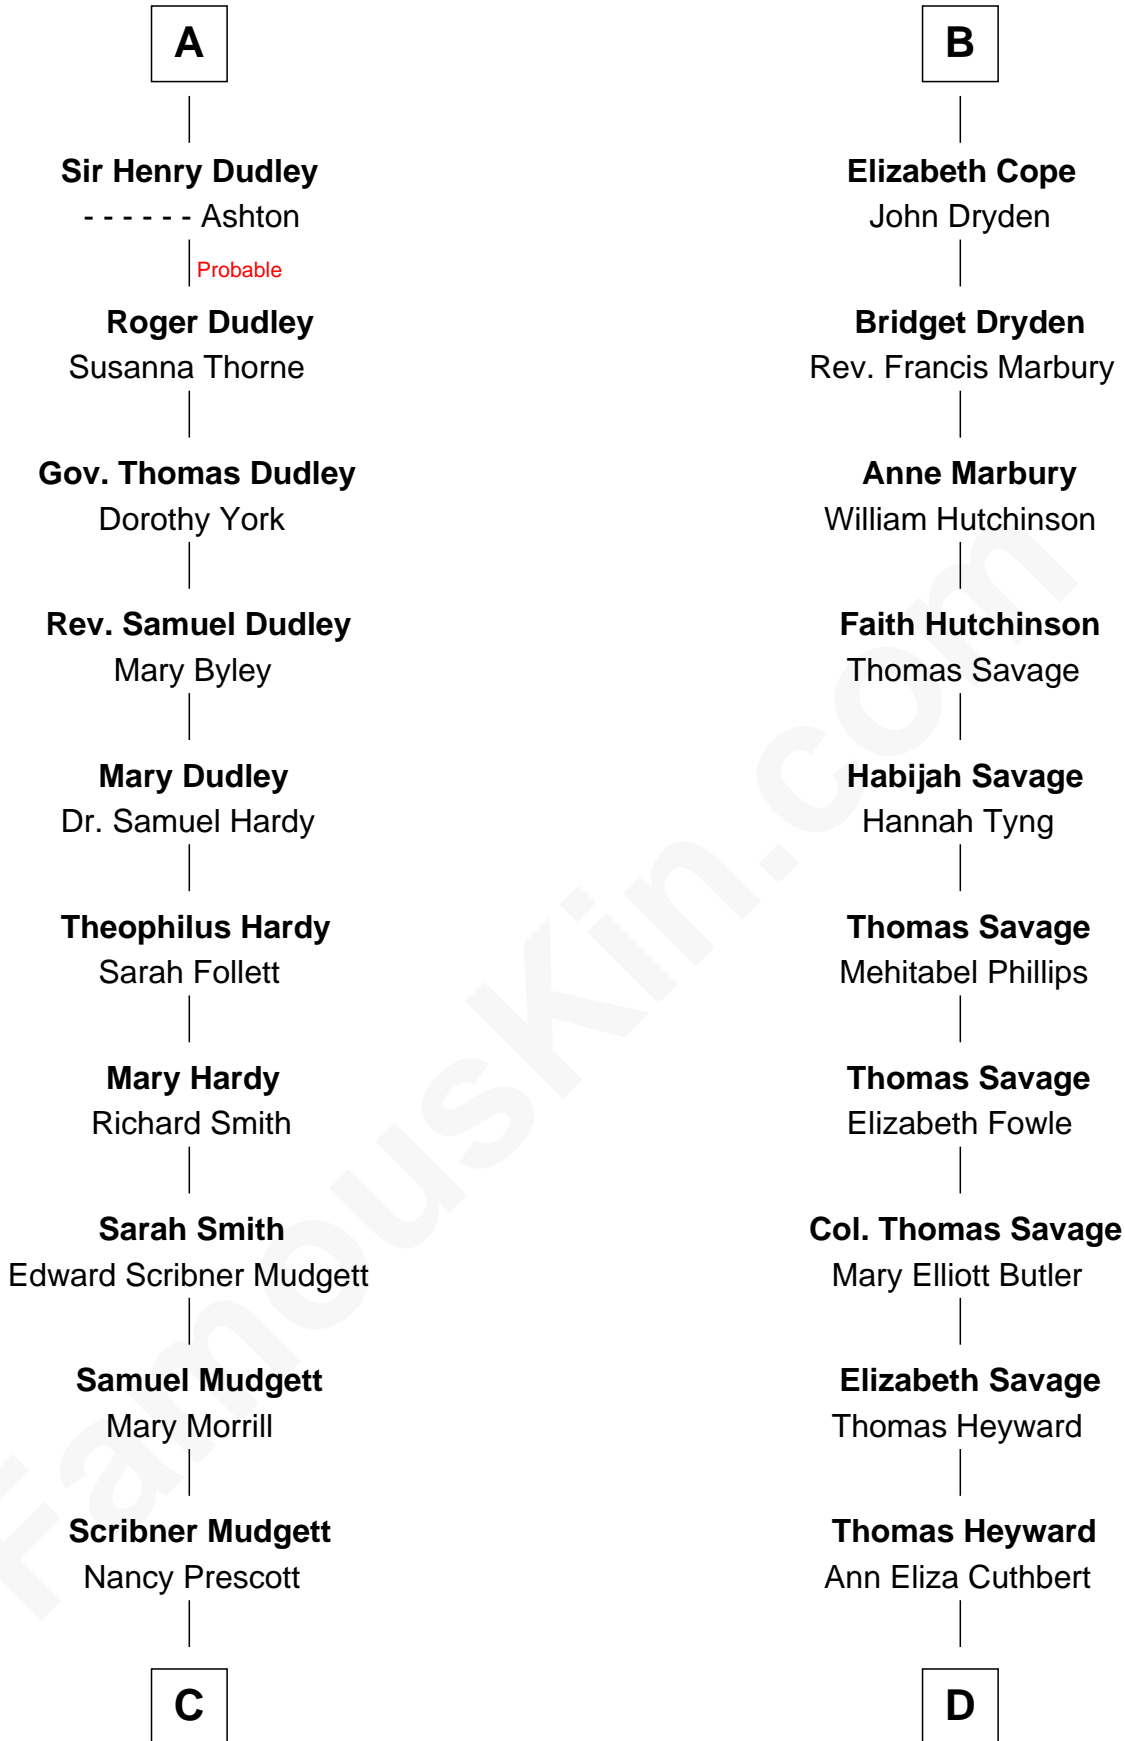

FamousKin.com Relationship Chart of

Dr. H. H. Holmes

Serial Killer aka "Devil in the White City"

18th cousin 2 times removed of

DuBose Heyward

Author of Porgy (Porgy & Bess)

C

Levi Horton Mudgett

Theodate Page Price

Dr. H. H. Holmes

Serial Killer Dr. H. H. Holmes

D

Thomas Savage Heyward

Georgianna Hasell

Thomas Savage Heyward

Louisa Watkins

Edwin Watkins Heyward

Jane Screven DuBose

DuBose Heyward

American Novelist

FamousKin.com