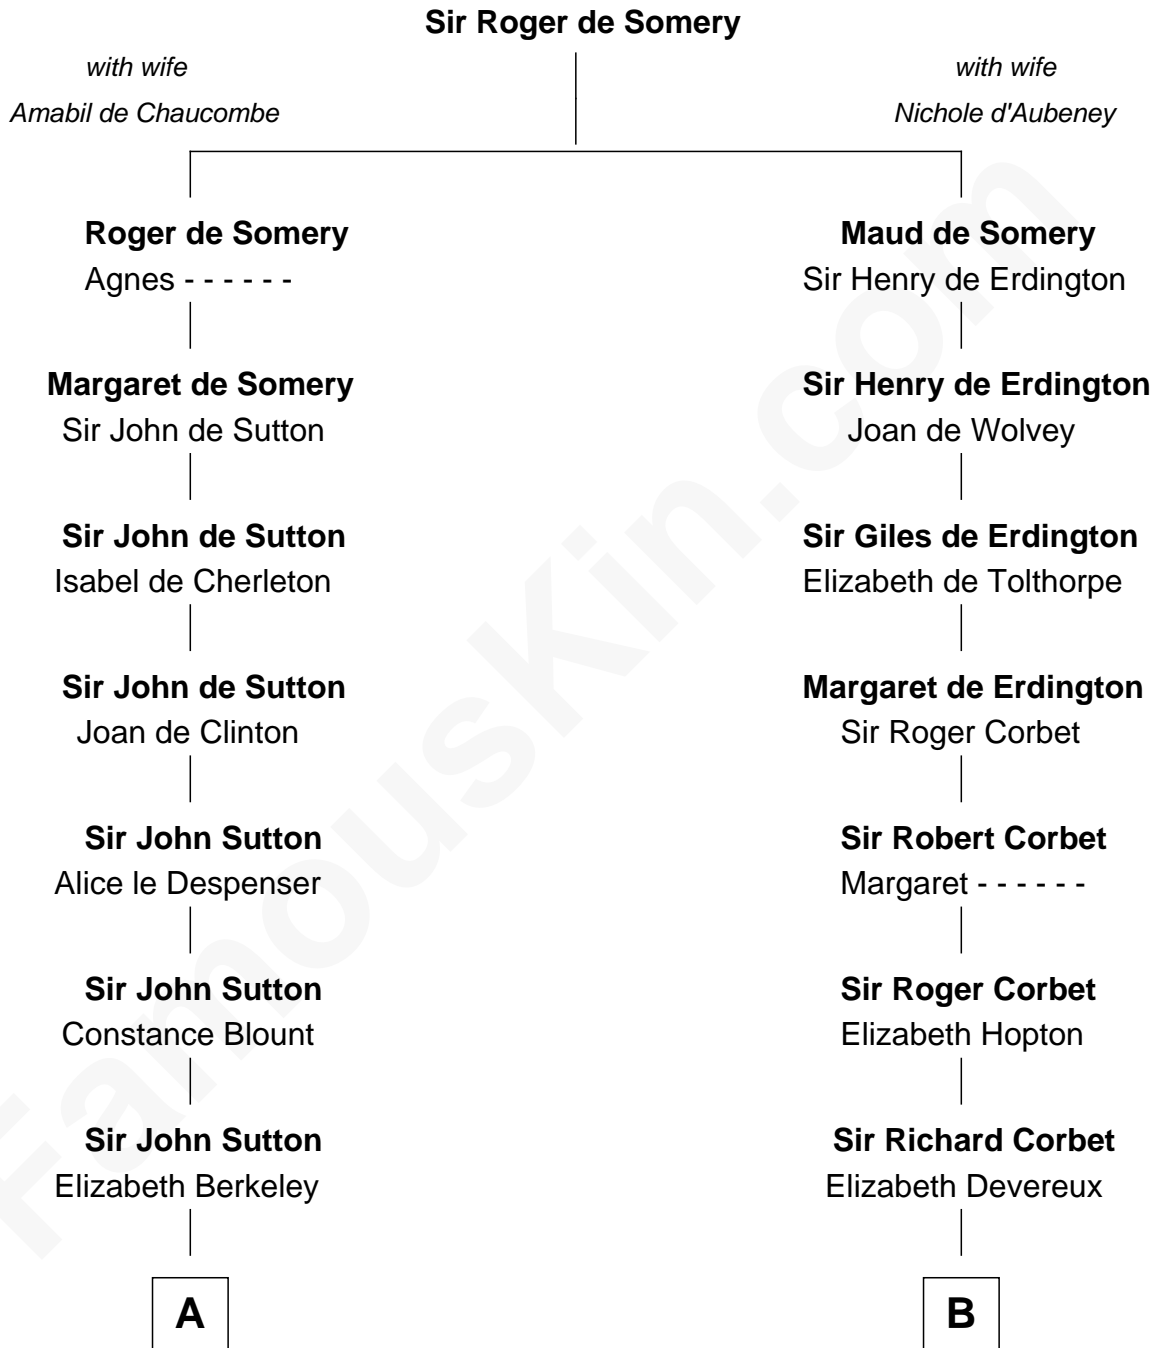

# FamousKin.com Relationship Chart of

**Dr. H. H. Holmes**

*Serial Killer aka "Devil in the White City"*

20th cousin 1 time removed of

**John D. Rockefeller**

*Founder of the Standard Oil Company*

**C**

**Sarah Smith**  
Edward Scribner Mudgett

**Samuel Mudgett**  
Mary Morrill

**Scribner Mudgett**  
Nancy Prescott

**Levi Horton Mudgett**  
Theodate Page Price

**Dr. H. H. Holmes**  
*Serial Killer Dr. H. H. Holmes*

**D**

**Miles Avery**  
Malinda Pixley

**Lucy Avery**  
Godfrey Lewis Rockefeller

**William Avery Rockefeller**  
Eliza Davison

**John D. Rockefeller**  
*Founder of the Standard Oil Company*