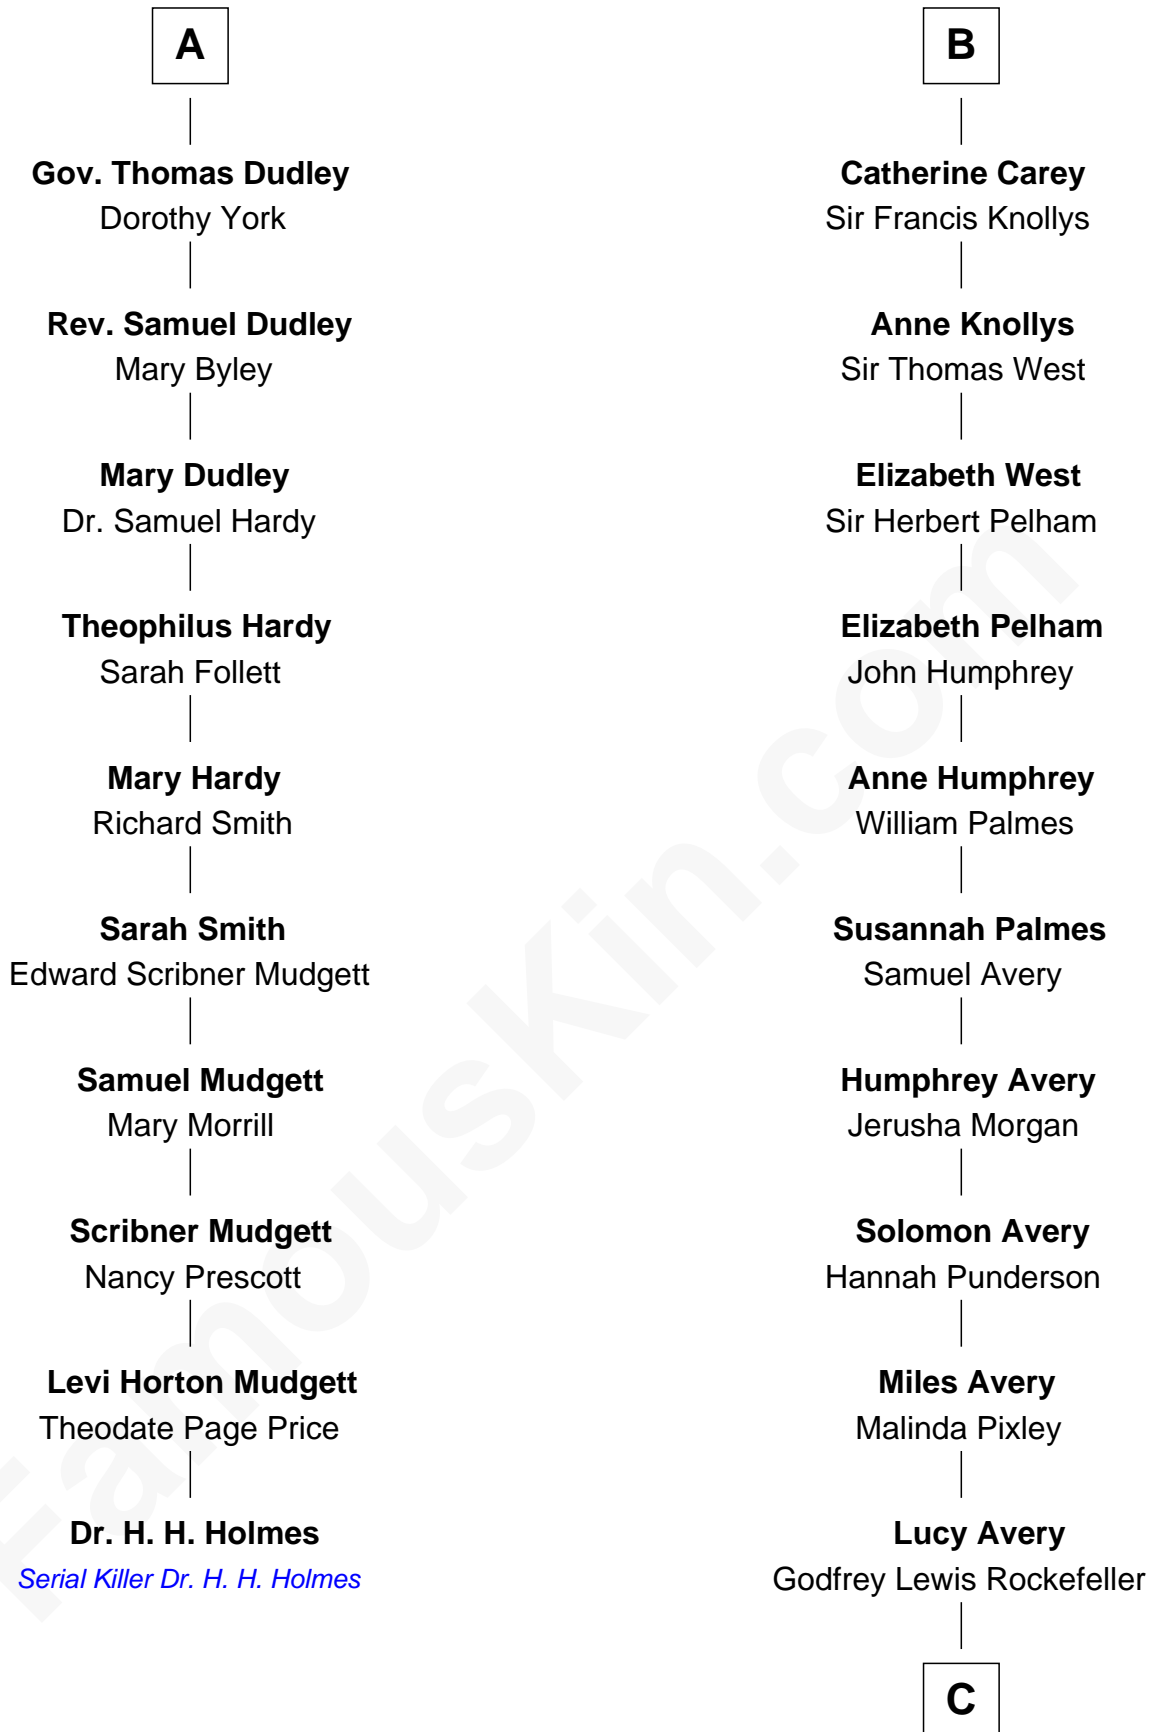

FamousKin.com Relationship Chart of

Dr. H. H. Holmes

Serial Killer aka "Devil in the White City"

16th cousin 2 times removed of

John D. Rockefeller

Founder of the Standard Oil Company

C

|
William Avery Rockefeller

Eliza Davison

|
John D. Rockefeller

Founder of the Standard Oil Company

FamousKin.com