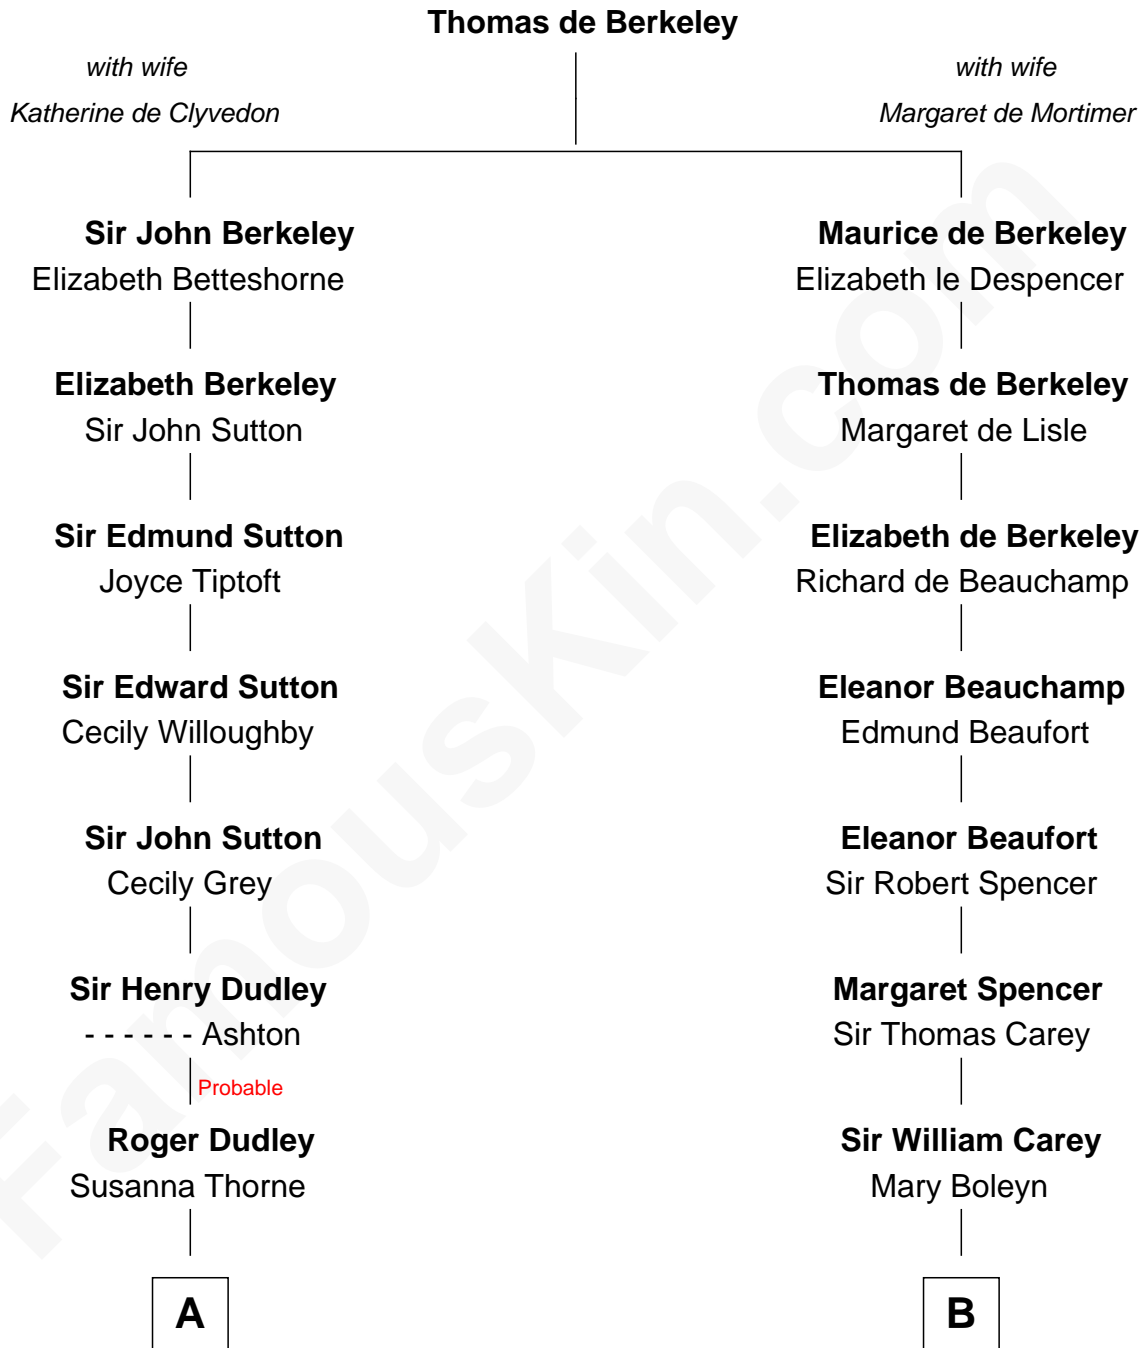

FamousKin.com Relationship Chart of

Dr. H. H. Holmes

Serial Killer aka "Devil in the White City"

16th cousin 2 times removed of

John D. Rockefeller

Founder of the Standard Oil Company

C

|
William Avery Rockefeller

Eliza Davison

|
John D. Rockefeller

Founder of the Standard Oil Company

FamousKin.com