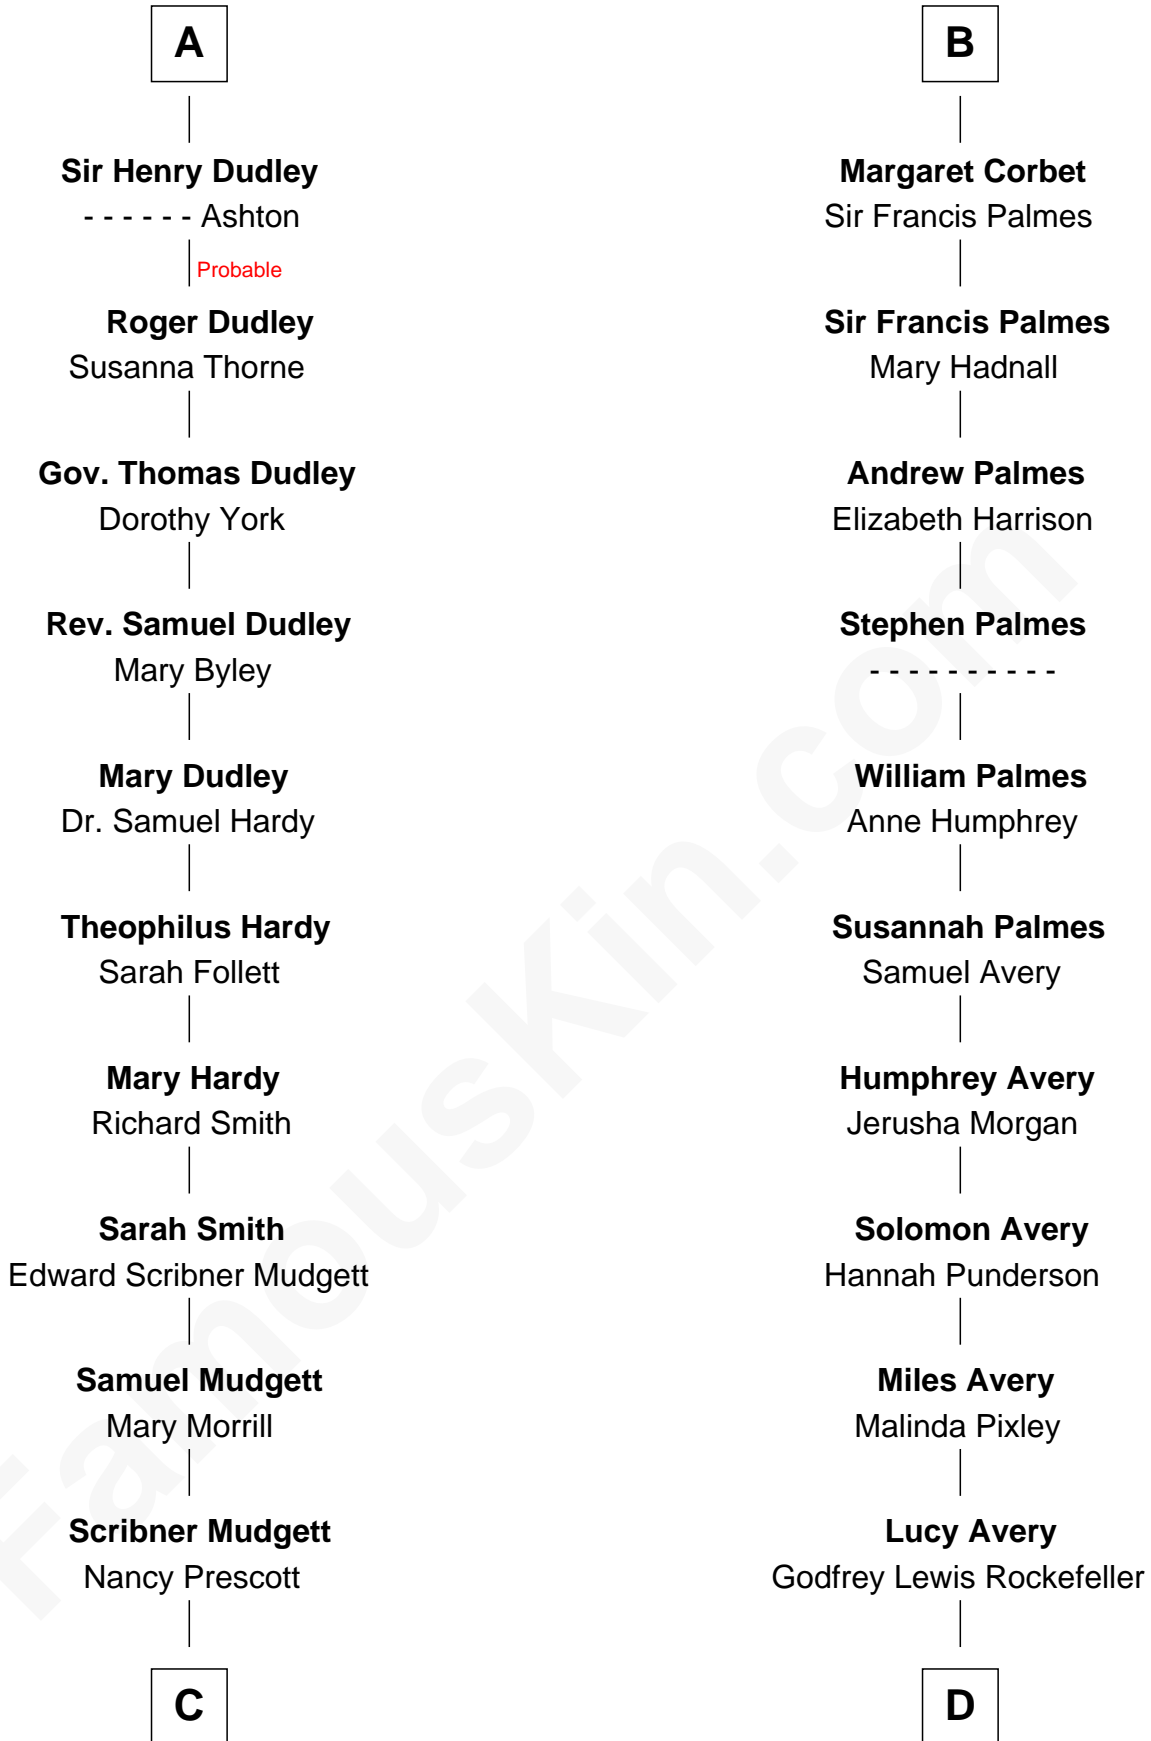

FamousKin.com Relationship Chart of

Dr. H. H. Holmes

Serial Killer aka "Devil in the White City"

18th cousin of

John D. Rockefeller

Founder of the Standard Oil Company

Sir William de Ros
Margery de Badlesmere

Thomas de Ros
Beatrice de Stafford

Margaret de Ros
Sir Reynold Grey

Margaret Grey
Sir William Bonville

William Bonville
Elizabeth Harington

William Bonville
Katherine Neville

Cecily Bonville
Thomas Grey

Cecily Grey
Sir John Sutton

A

Maud de Roos
John de Welles

Anne de Welles
James Butler

James Butler
Joan Beauchamp

Elizabeth Butler
John Talbot

Ann Talbot
Sir Henry Vernon

Elizabeth Vernon
Sir Robert Corbet

Sir Roger Corbet
Anne Windsor

B

C

Levi Horton Mudgett

Theodate Page Price

Dr. H. H. Holmes

Serial Killer Dr. H. H. Holmes

D

William Avery Rockefeller