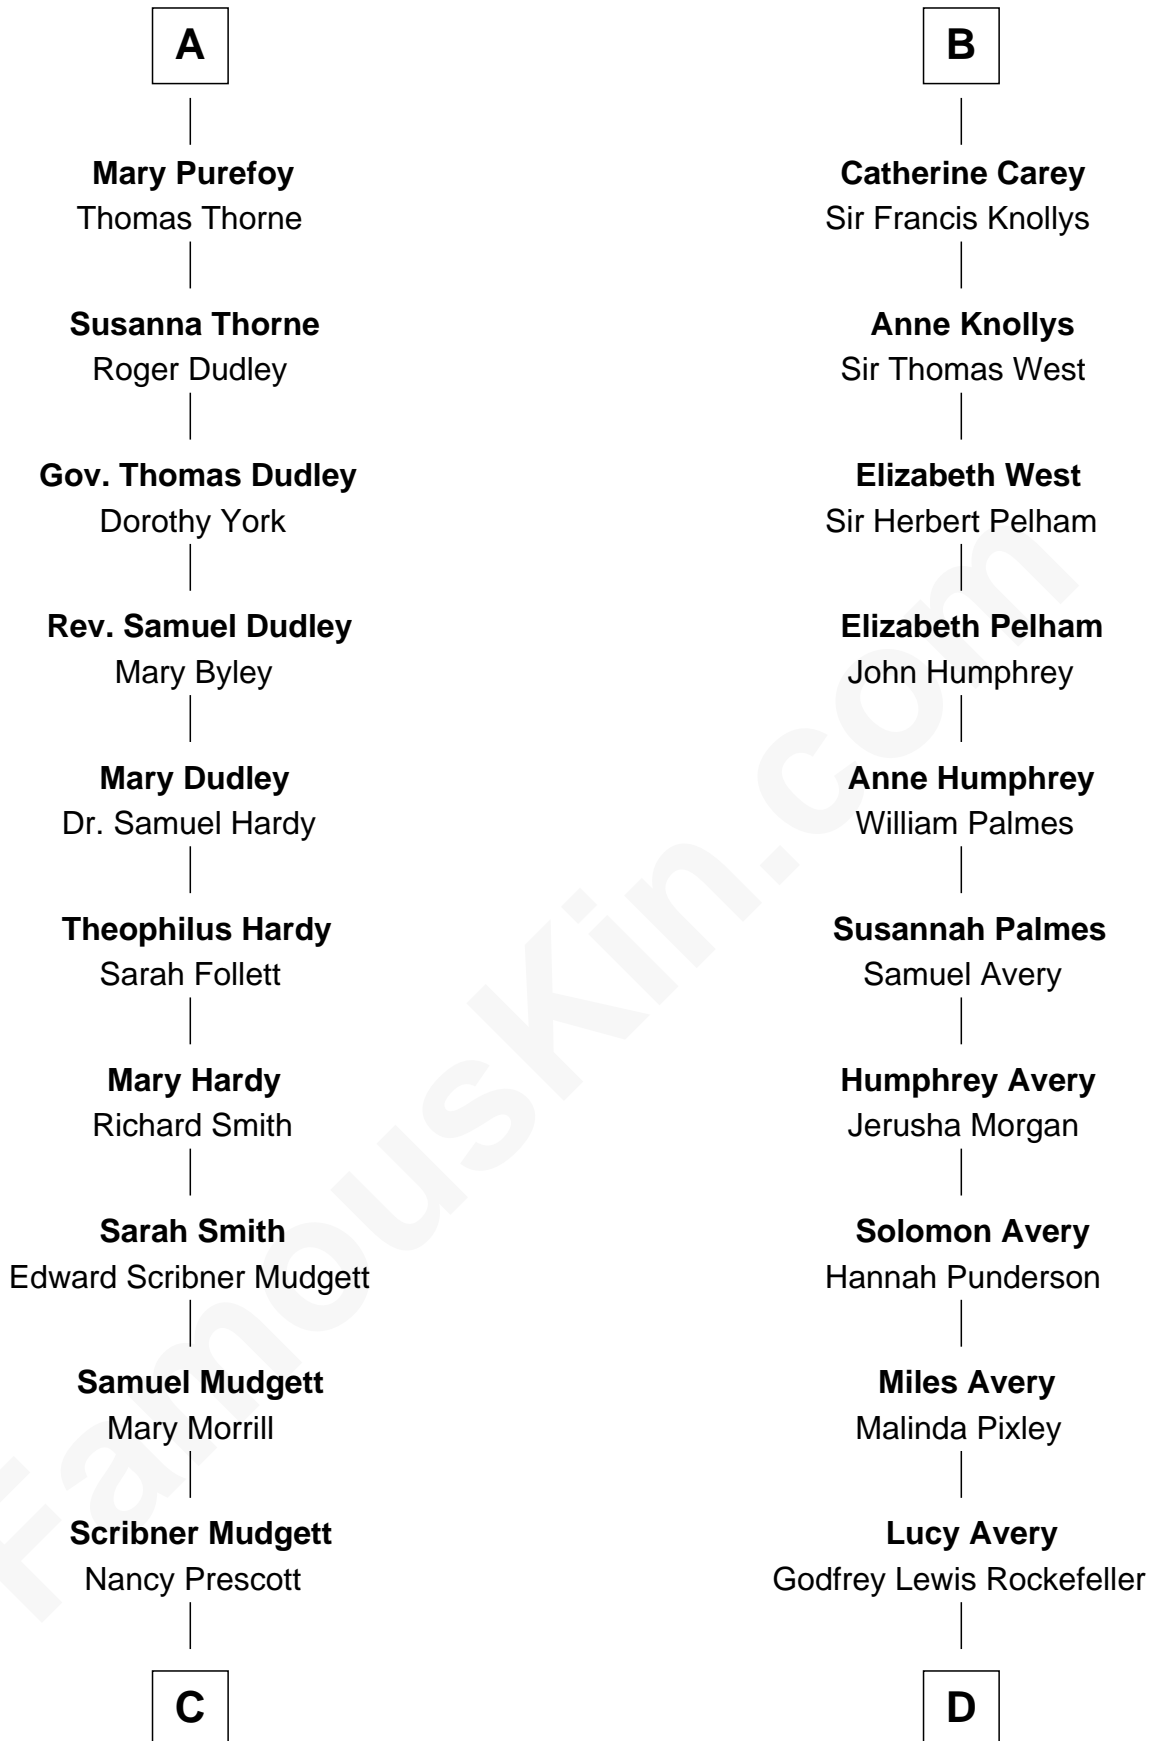

FamousKin.com Relationship Chart of

Dr. H. H. Holmes

Serial Killer aka "Devil in the White City"

18th cousin of

John D. Rockefeller

Founder of the Standard Oil Company

Sir John Howard

Alice de Bois

Joan Howard
Sir Peter de Brewes

Beatrice Brewes
Sir Hugh Shirley

Sir Ralph Shirley
Joan Basset

Beatrice Shirley
John Brome

Isabel Brome
John Denton

Alice Denton
Nicholas Purefoy

Edward Purefoy
Anne Fettiplace

A

Sir Robert Howard
Margaret de Scales

Sir John Howard
Alice Tendring

Sir Robert Howard
Margaret Mowbray

Sir John Howard
Katherine Moleyns

Sir Thomas Howard
Elizabeth Tilney

Elizabeth Howard
Thomas Boleyn

Mary Boleyn
Sir William Carey

B

C

Levi Horton Mudgett

Theodate Page Price

Dr. H. H. Holmes

Serial Killer Dr. H. H. Holmes

D

William Avery Rockefeller