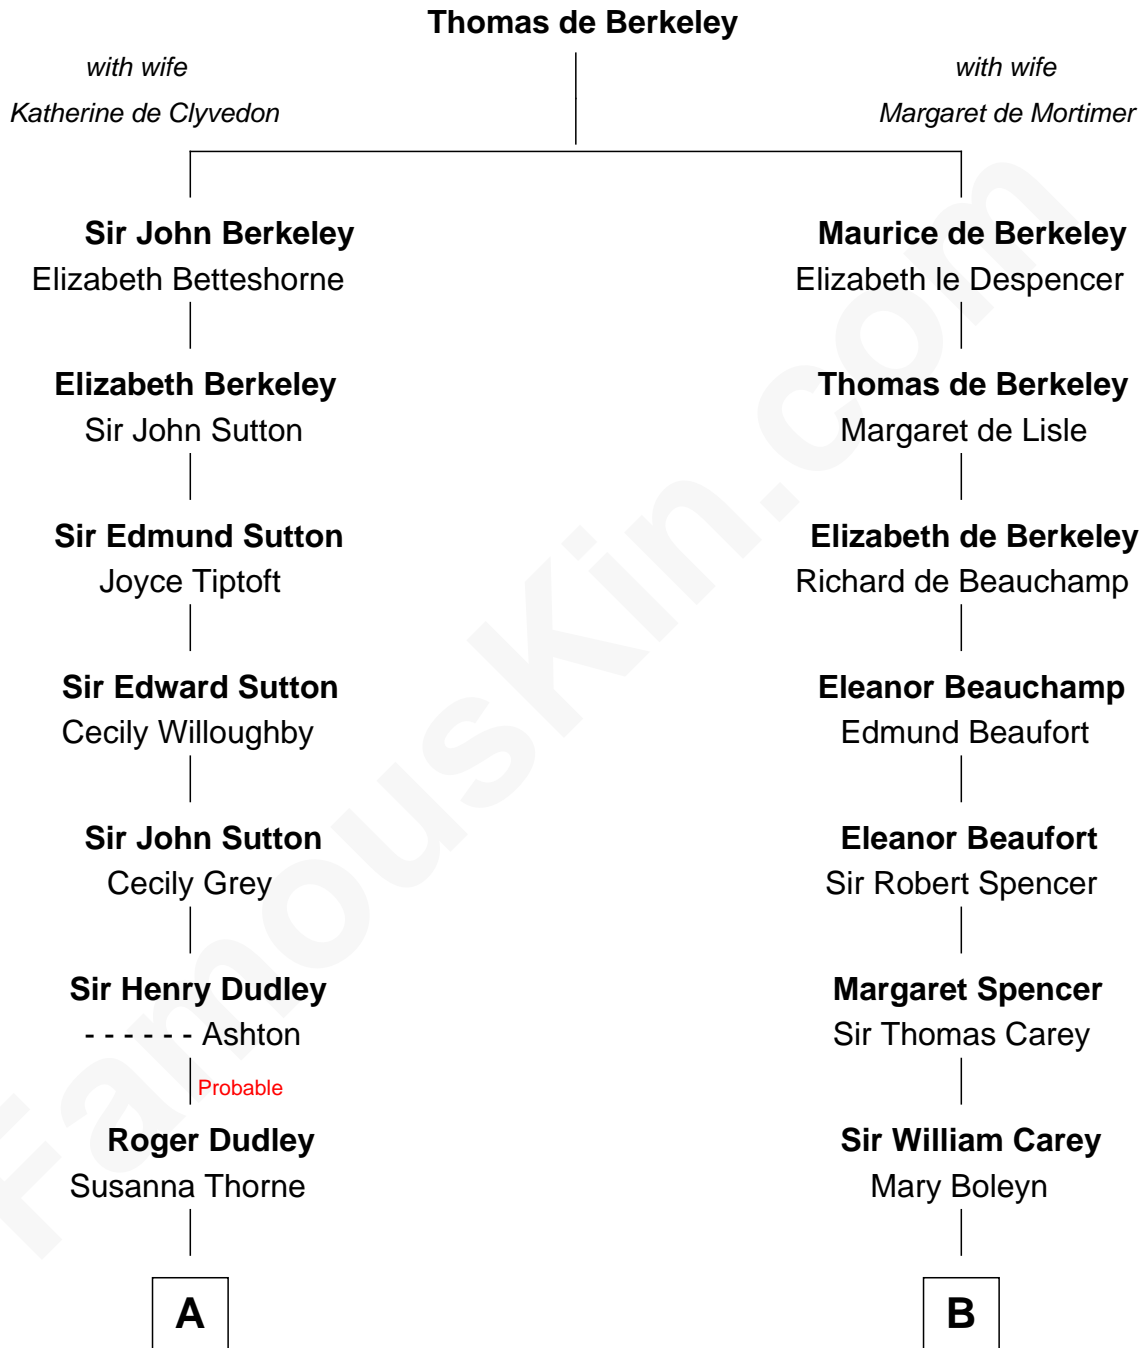

FamousKin.com Relationship Chart of

Dr. H. H. Holmes

Serial Killer aka "Devil in the White City"

16th cousin 4 times removed of

Nelson Rockefeller

41st U.S. Vice-President

C

William Avery Rockefeller

Eliza Davison

John Davison Rockefeller

Laura Celestia Spelman

John Davison Rockefeller

Abby Greene Aldrich

Nelson Rockefeller

41st U.S. Vice-President

FamousKin.com