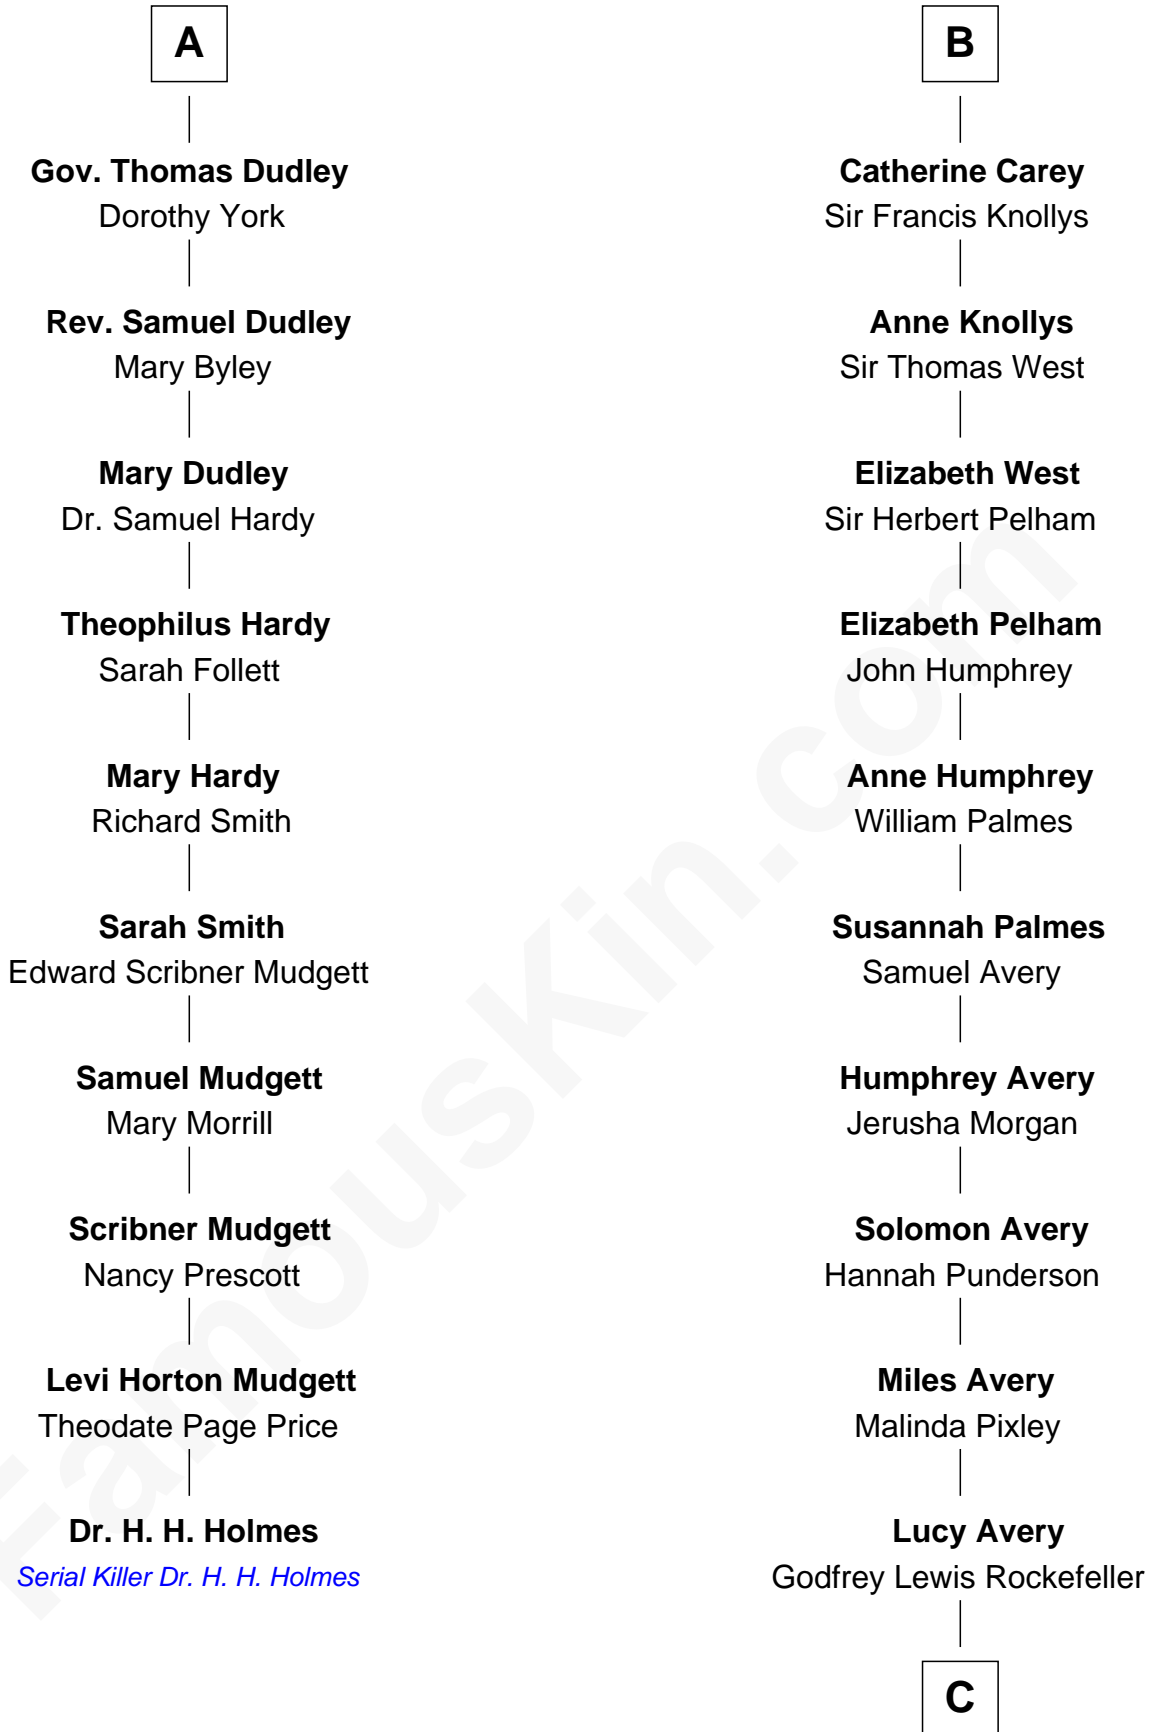

FamousKin.com Relationship Chart of

Dr. H. H. Holmes

Serial Killer aka "Devil in the White City"

16th cousin 4 times removed of

Nelson Rockefeller

41st U.S. Vice-President

C

William Avery Rockefeller

Eliza Davison

John Davison Rockefeller

Laura Celestia Spelman

John Davison Rockefeller

Abby Greene Aldrich

Nelson Rockefeller

41st U.S. Vice-President

FamousKin.com