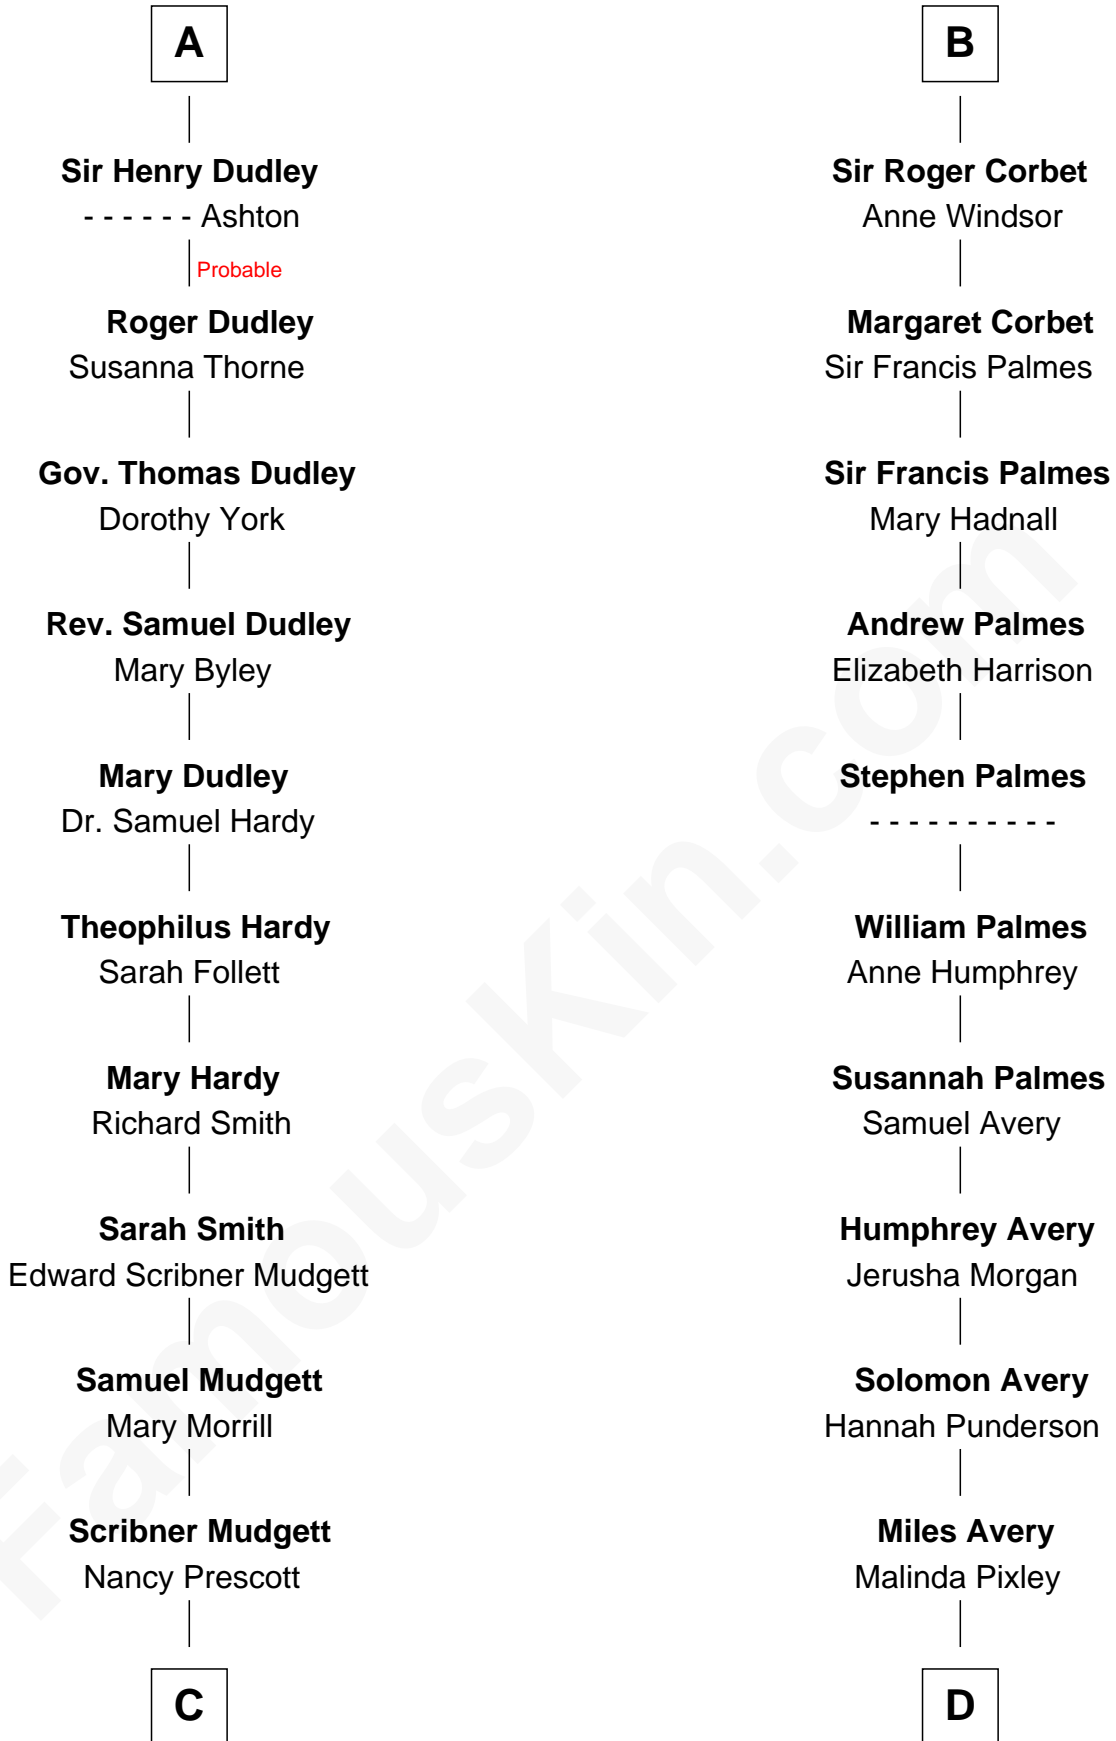

FamousKin.com Relationship Chart of

Dr. H. H. Holmes

Serial Killer aka "Devil in the White City"

18th cousin 3 times removed of

Nelson Rockefeller

41st U.S. Vice-President

Ralph de Stafford

Margaret de Audley

Sir Walter Devereux

Elizabeth Devereux

Sir Richard Corbet

Sir Robert Corbet

Elizabeth Vernon

B

C

Levi Horton Mudgett

Theodate Page Price

Dr. H. H. Holmes

Serial Killer Dr. H. H. Holmes

D

Lucy Avery

Godfrey Lewis Rockefeller

William Avery Rockefeller

Eliza Davison