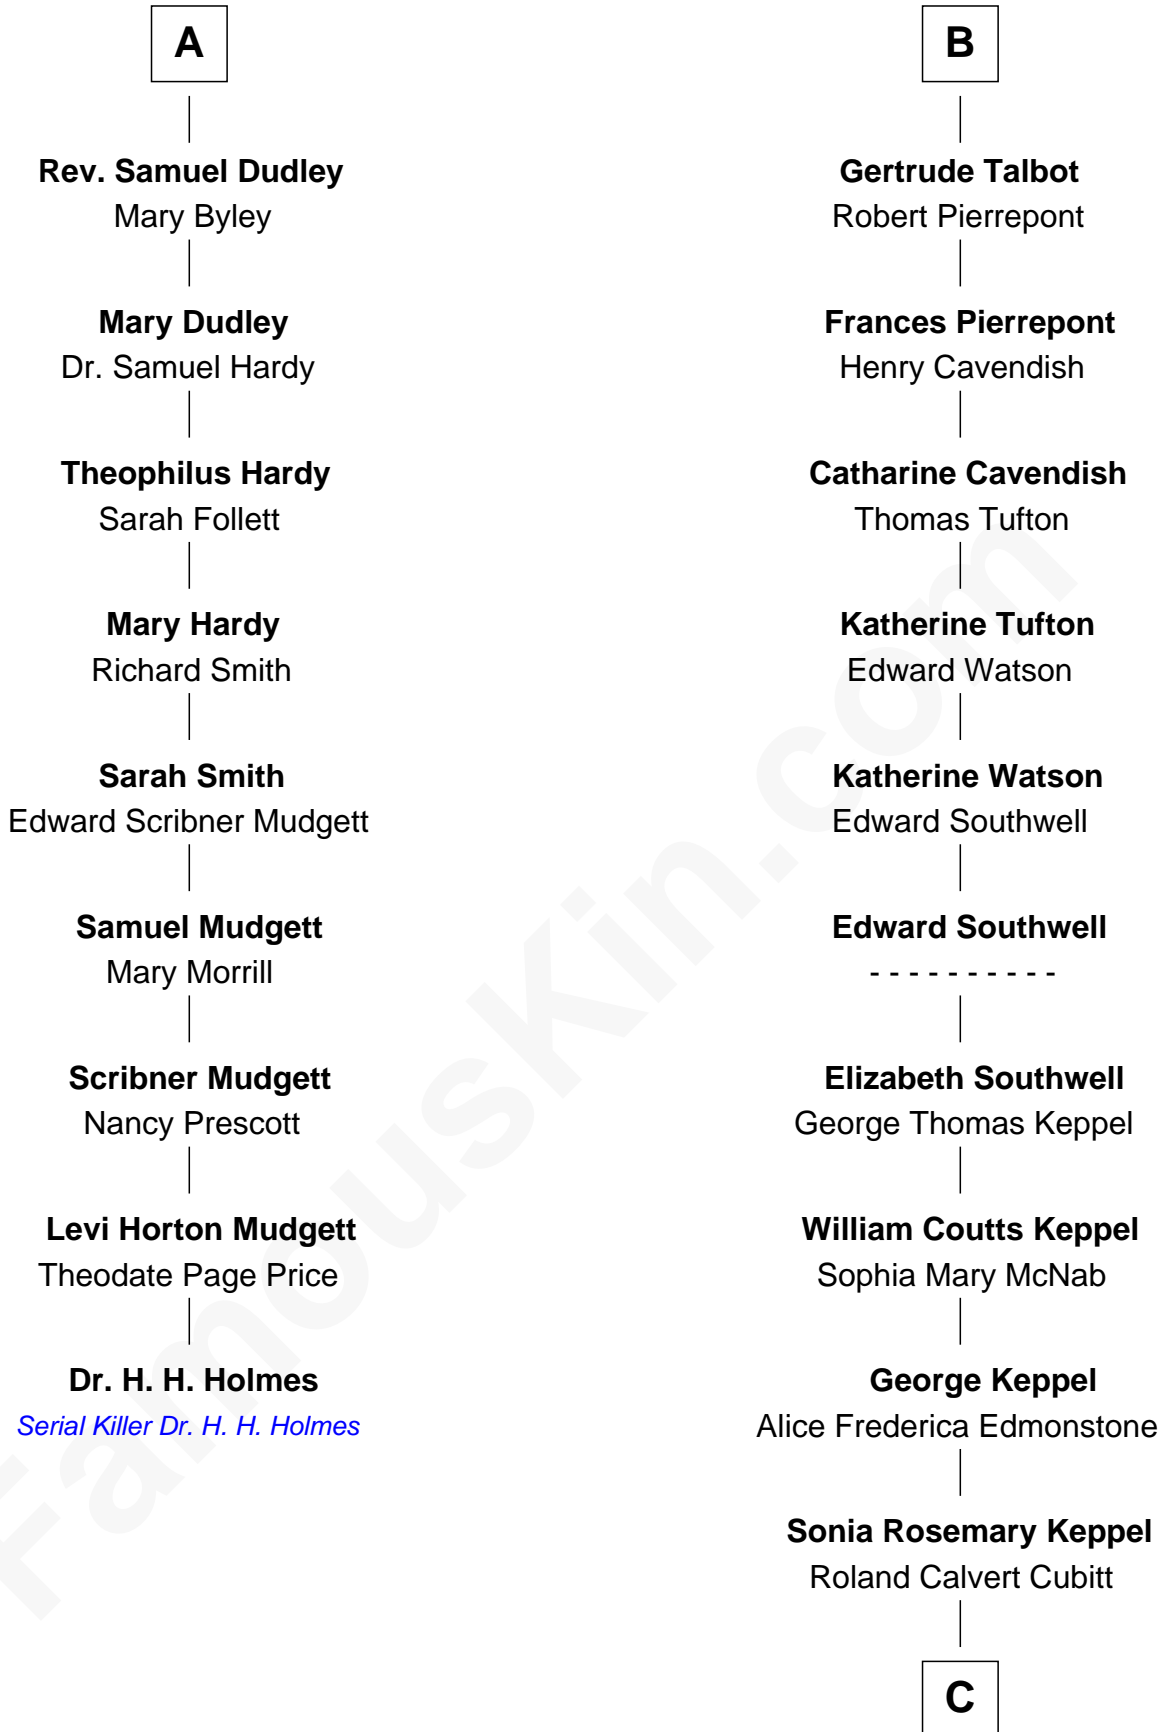

FamousKin.com

Relationship Chart of

Dr. H. H. Holmes

Serial Killer aka "Devil in the White City"

15th cousin 3 times removed of

Camilla Parker Bowles

Queen Consort of the United Kingdom

C

Rosalind Maud Cubitt
Bruce Middleton Hope Shand

Camilla Parker Bowles
Queen Consort

FamousKin.com