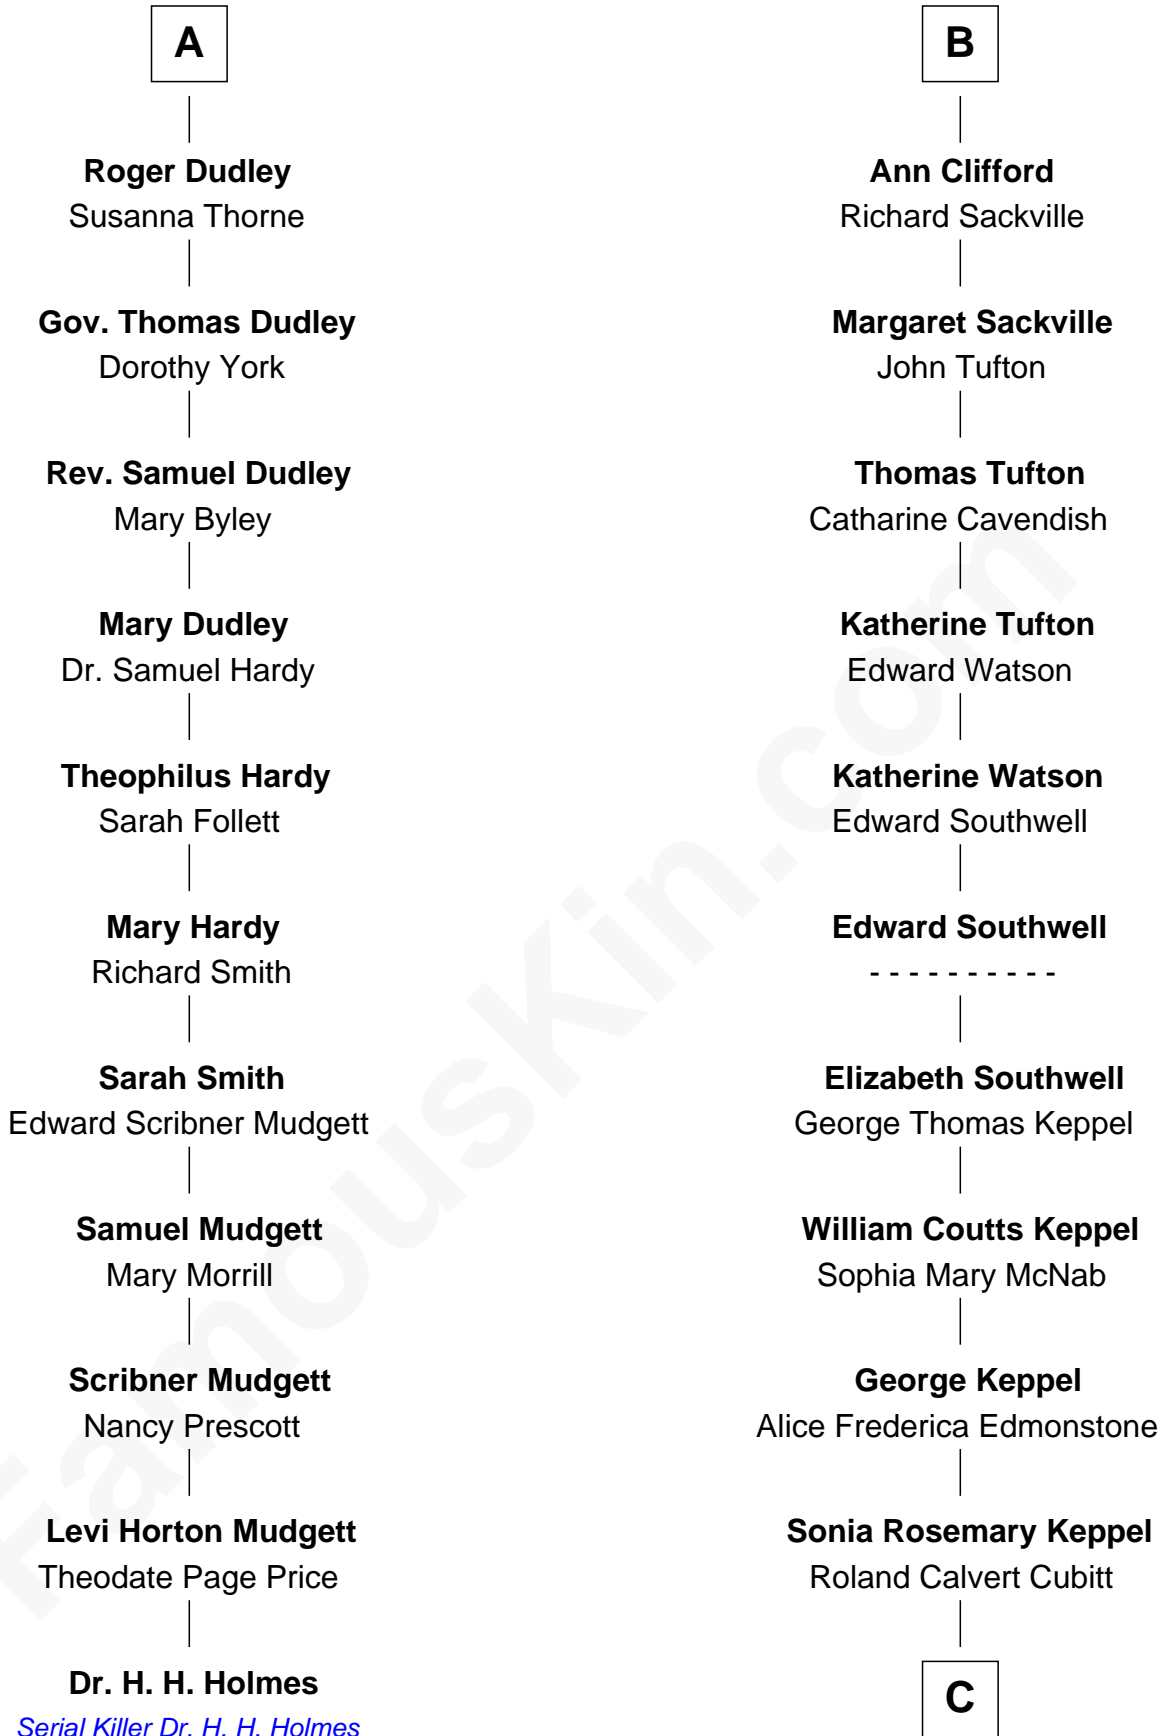

FamousKin.com Relationship Chart of

Dr. H. H. Holmes

Serial Killer aka "Devil in the White City"

17th cousin 1 time removed of

Camilla Parker Bowles

Queen Consort of the United Kingdom

Sir Philip le Despencer

A

Sir Philip le Despencer

Elizabeth de Tibetot

Margery Despencer

Sir Roger Wentworth

Henry Wentworth

Elizabeth Howard

Margery Wentworth

Sir William Waldegrave

Margaret Waldegrave

Sir John St. John

Margaret St. John

Sir Francis Russell

Margaret Russell

Sir George Clifford

B