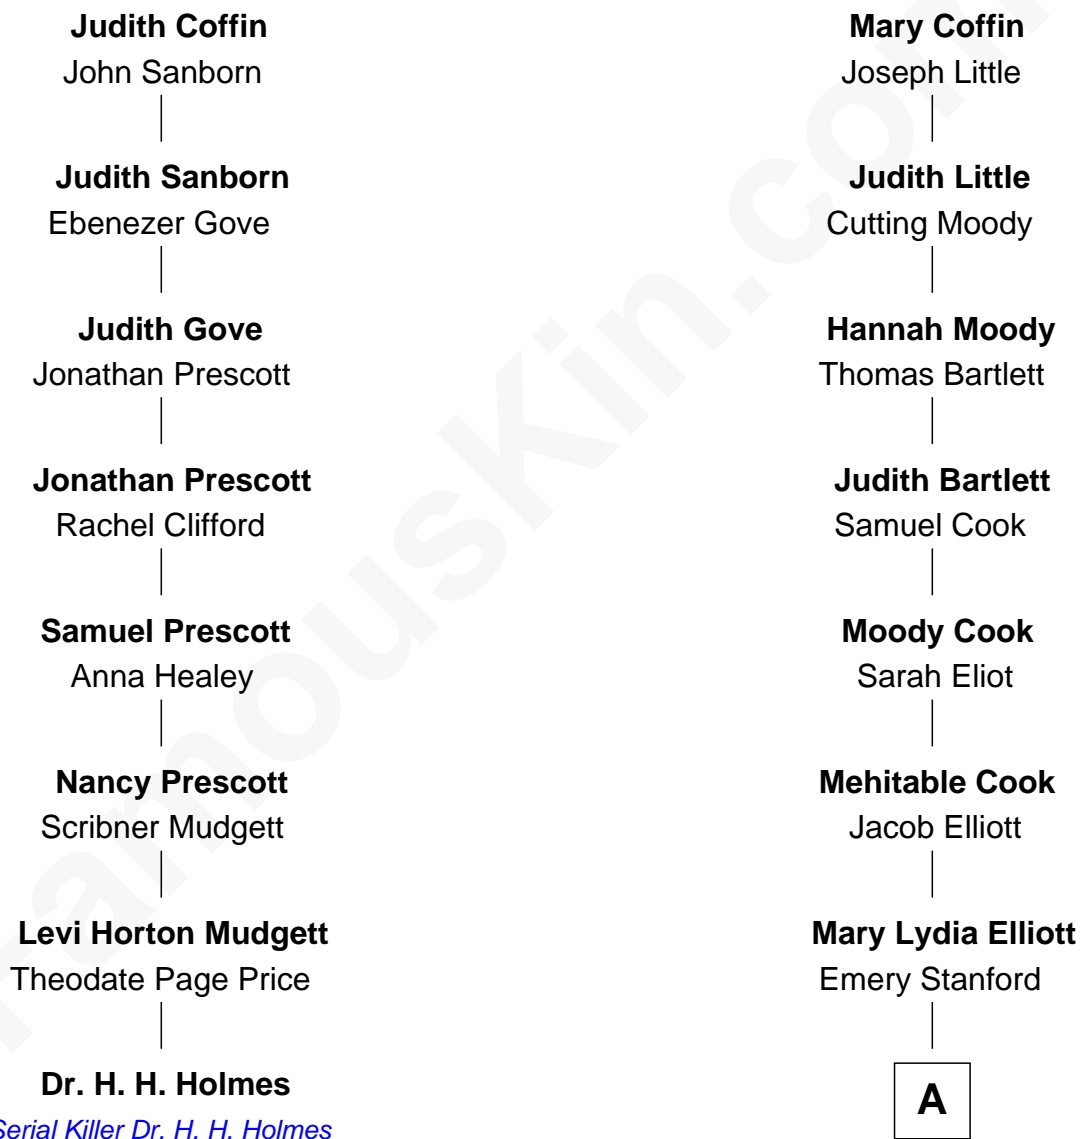

FamousKin.com Relationship Chart of

Dr. H. H. Holmes

Serial Killer aka "Devil in the White City"

7th cousin 3 times removed of

Raquel Welch

Movie Actress

Tristram Coffin
Judith Greenleaf

A

—
Sarah Mehitable Stanford

Justin Smith Hall

—
Emery Stanford Hall

Clara Louise Adams

—
Josephine Sarah Hall

Armando Carlos Tejada

—
Raquel Welch

aka Raquel Welch