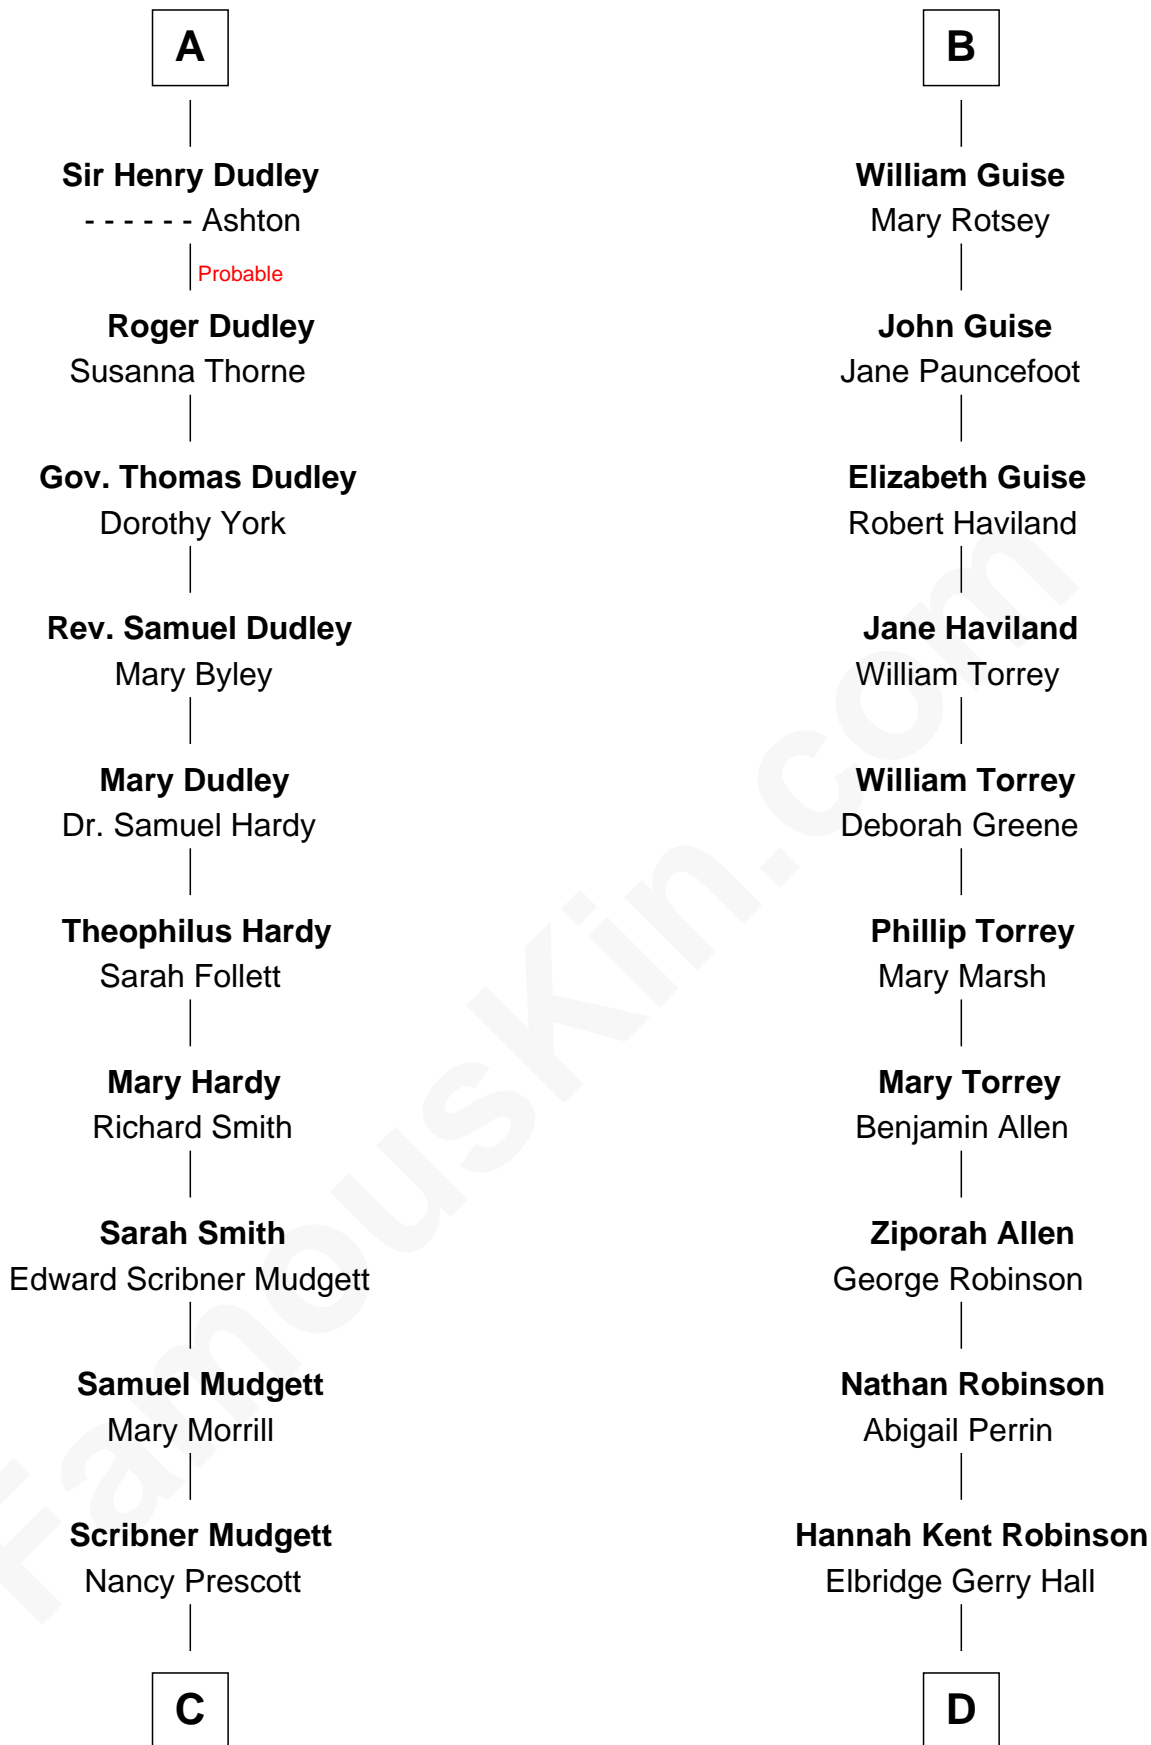

FamousKin.com

Relationship Chart of

Dr. H. H. Holmes

Serial Killer aka "Devil in the White City"

18th cousin 2 times removed of

Raquel Welch

Movie Actress

Henry Plantagenet
Maud de Chaworth

Isabella de Beaumont

Blanche of Lancaster

John of Gaunt

Elizabeth of Lancaster

John de Holand

Constance de Holand

Sir John Grey

Sir Edmund Grey

Katherine Percy

Anne Grey

Sir John Grey

Probable

Tacy Grey

John Guise

B

C

Levi Horton Mudgett

Theodate Page Price

Dr. H. H. Holmes

Serial Killer Dr. H. H. Holmes

D

Justin Smith Hall

Sarah Mehitable Stanford

Emery Stanford Hall