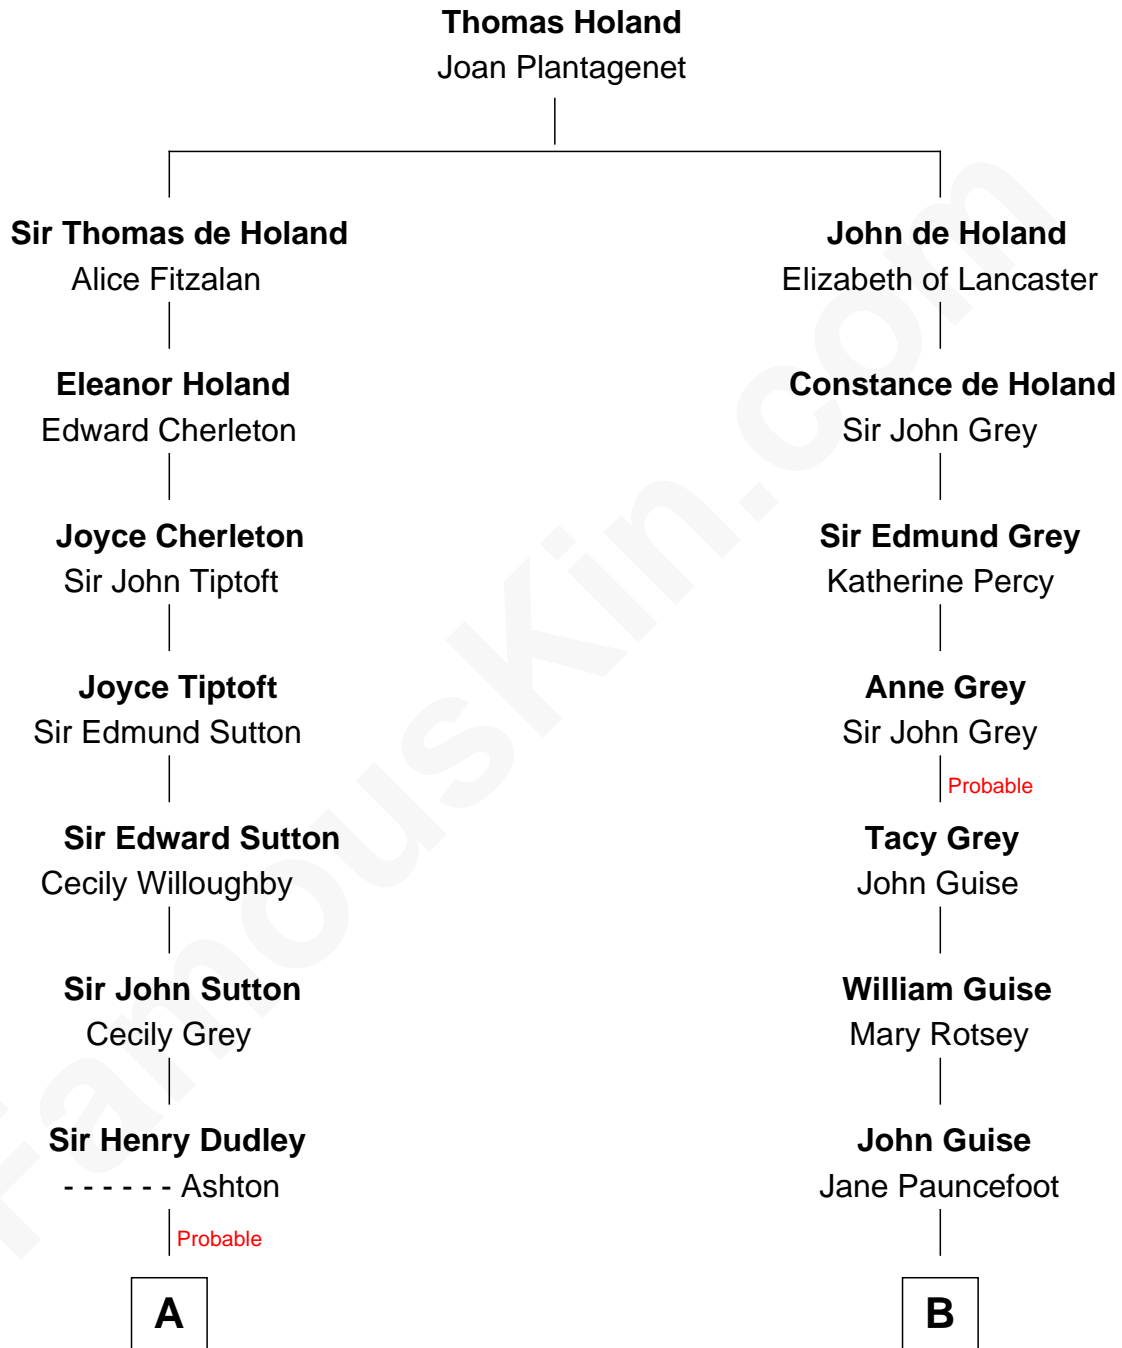

FamousKin.com Relationship Chart of

Dr. H. H. Holmes

Serial Killer aka "Devil in the White City"

17th cousin 1 time removed of

Raquel Welch

Movie Actress

C

Josephine Sarah Hall
Armando Carlos Tejada

Raquel Welch
aka Raquel Welch

FamousKin.com