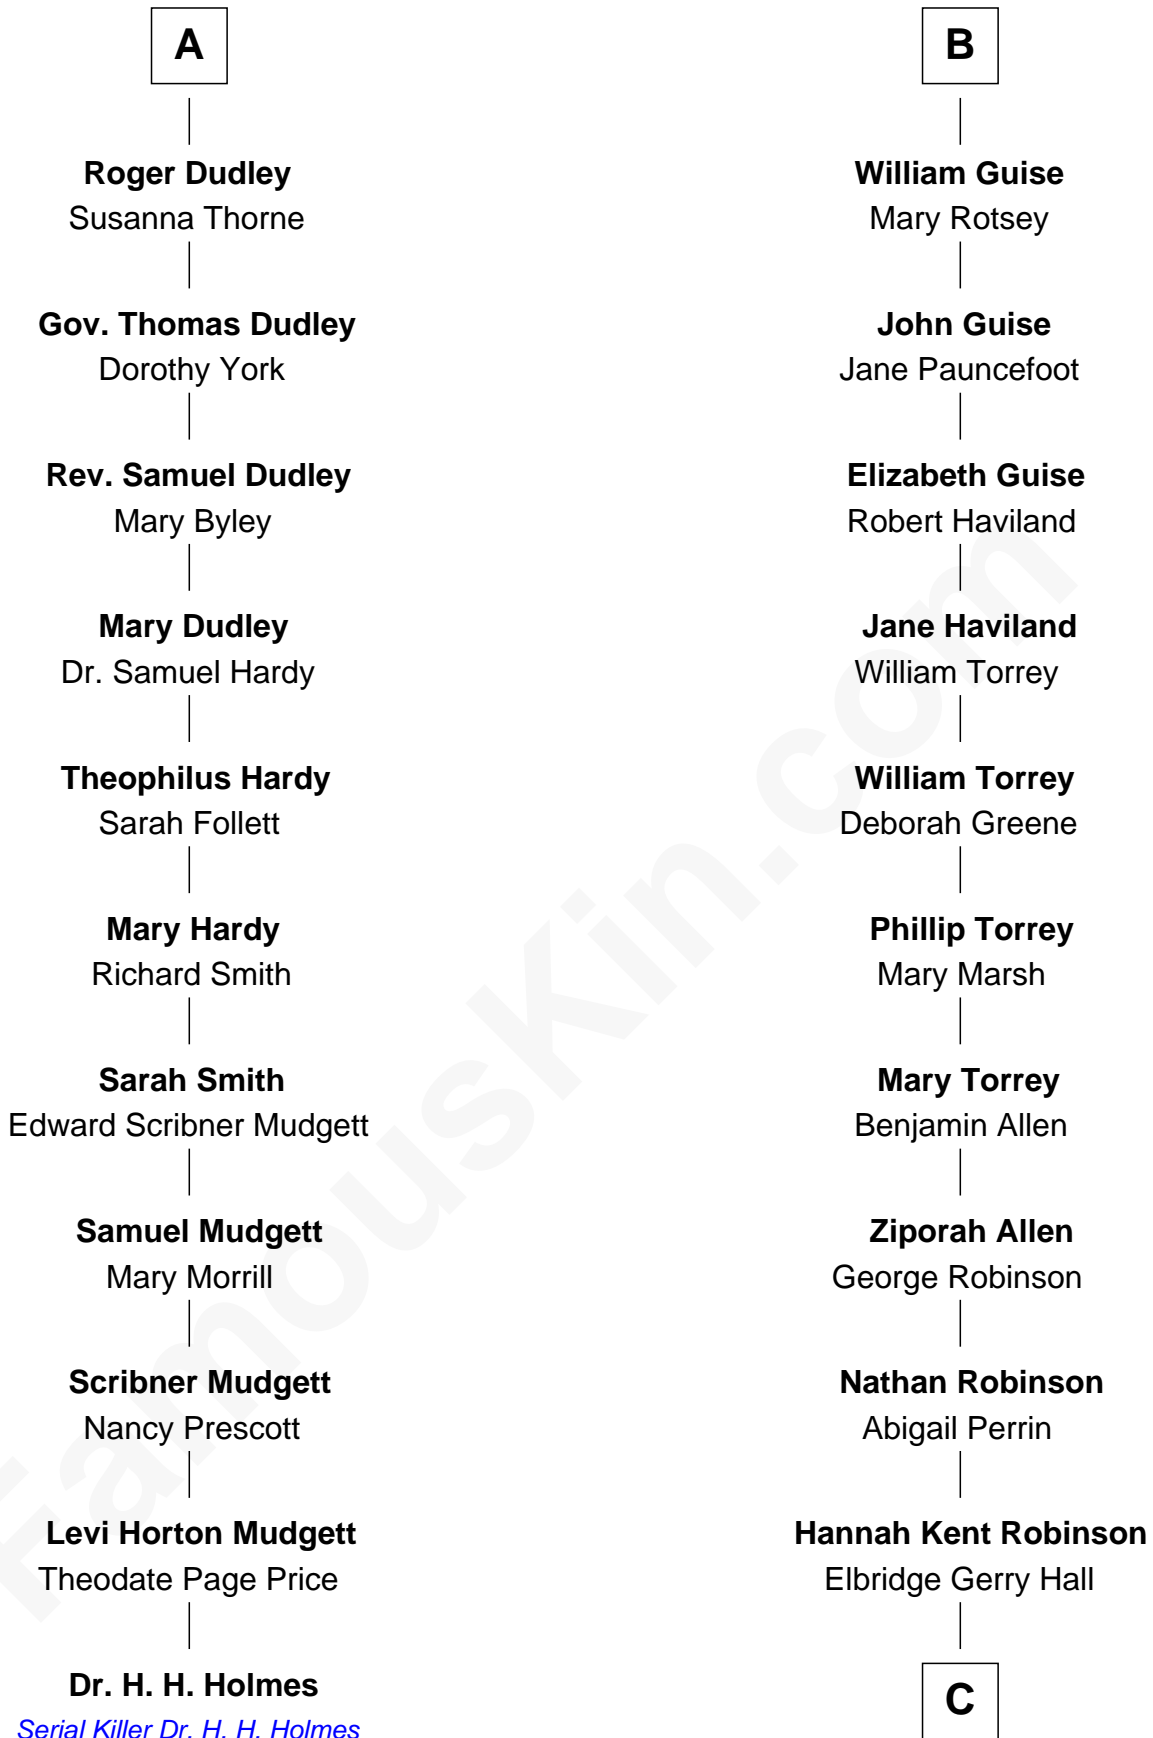

FamousKin.com Relationship Chart of

Dr. H. H. Holmes

Serial Killer aka "Devil in the White City"

17th cousin 3 times removed of

Raquel Welch

Movie Actress

Sir Maurice de Berkeley

Eve la Zouche

Maurice de Berkeley

Margaret -----

Thomas Berkeley

Catherine Botetourte

Maurice Berkeley

Johanna Denham

Maurice Berkeley

Ellen Montfort

Sir William Berkeley

Anne Stafford

Anne Berkeley

Sir John Guise

John Guise

Tacy Grey

B

C