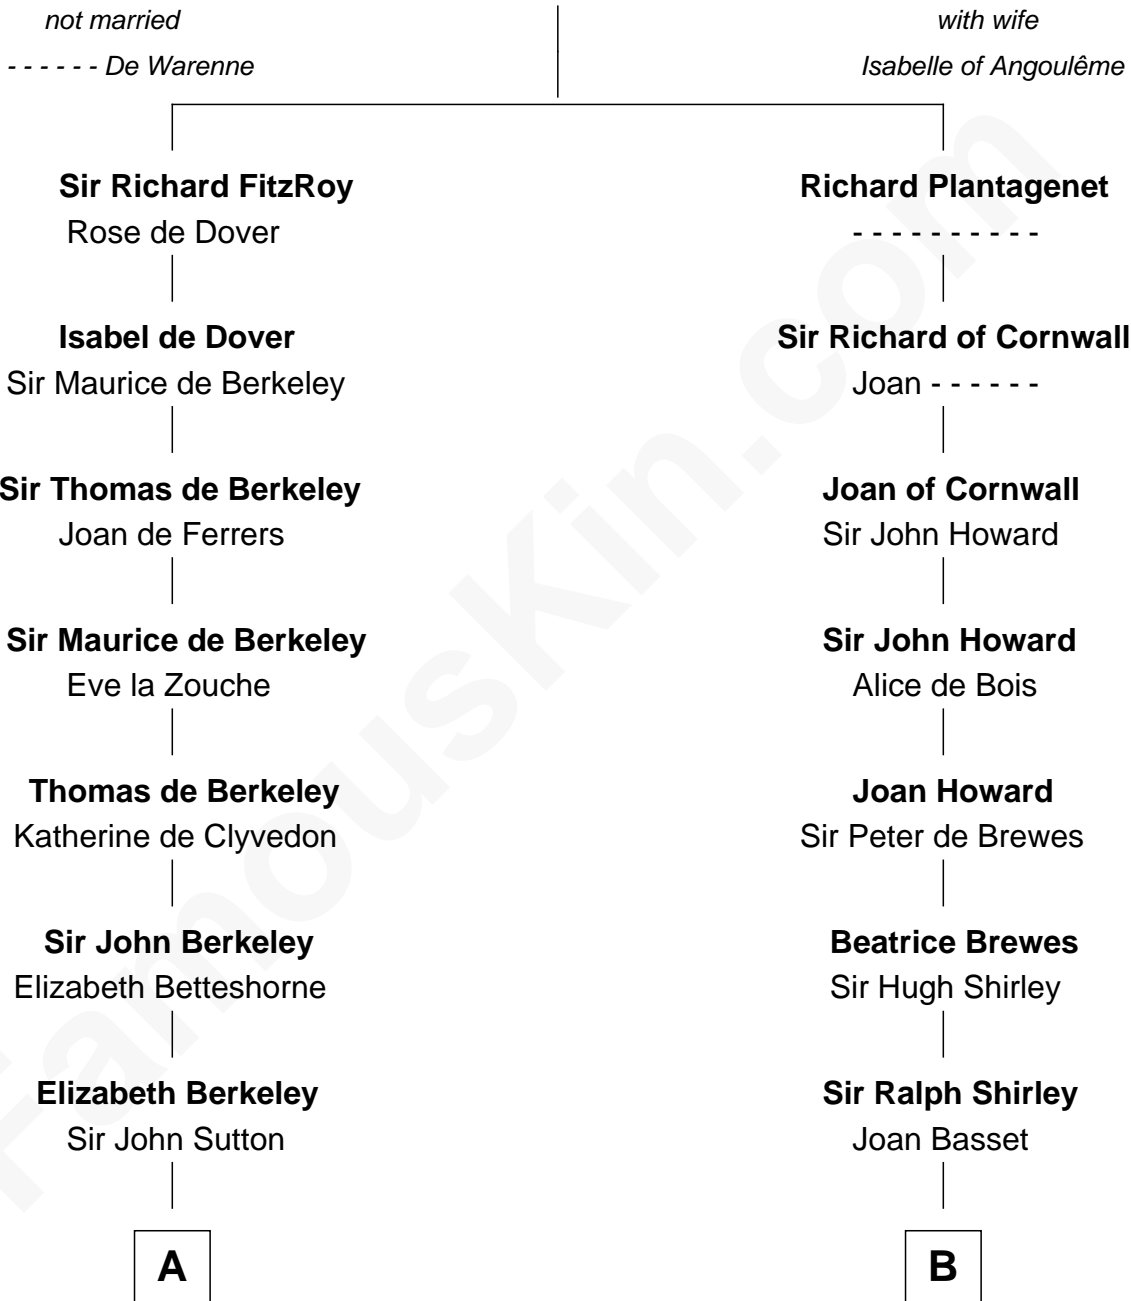

# FamousKin.com Relationship Chart of

**Dr. H. H. Holmes**

*Serial Killer aka "Devil in the White City"*

21st cousin of

**Helen (Herron) Taft**

*First Lady of President William H. Taft*

**John, King of England**

**C**

**Sarah Smith**  
Edward Scribner Mudgett

**Samuel Mudgett**  
Mary Morrill

**Scribner Mudgett**  
Nancy Prescott

**Levi Horton Mudgett**  
Theodate Page Price

**Dr. H. H. Holmes**  
*Serial Killer Dr. H. H. Holmes*

**D**

**Joanna Wilcockson**  
David Welles

**Charity Welles**  
Rev. Isaac Clinton

**Maria Clinton**  
Ela Collins

**Harriet Anne Collins**  
John Williamson Herron

**Helen (Herron) Taft**  
*First Lady of William H. Taft*