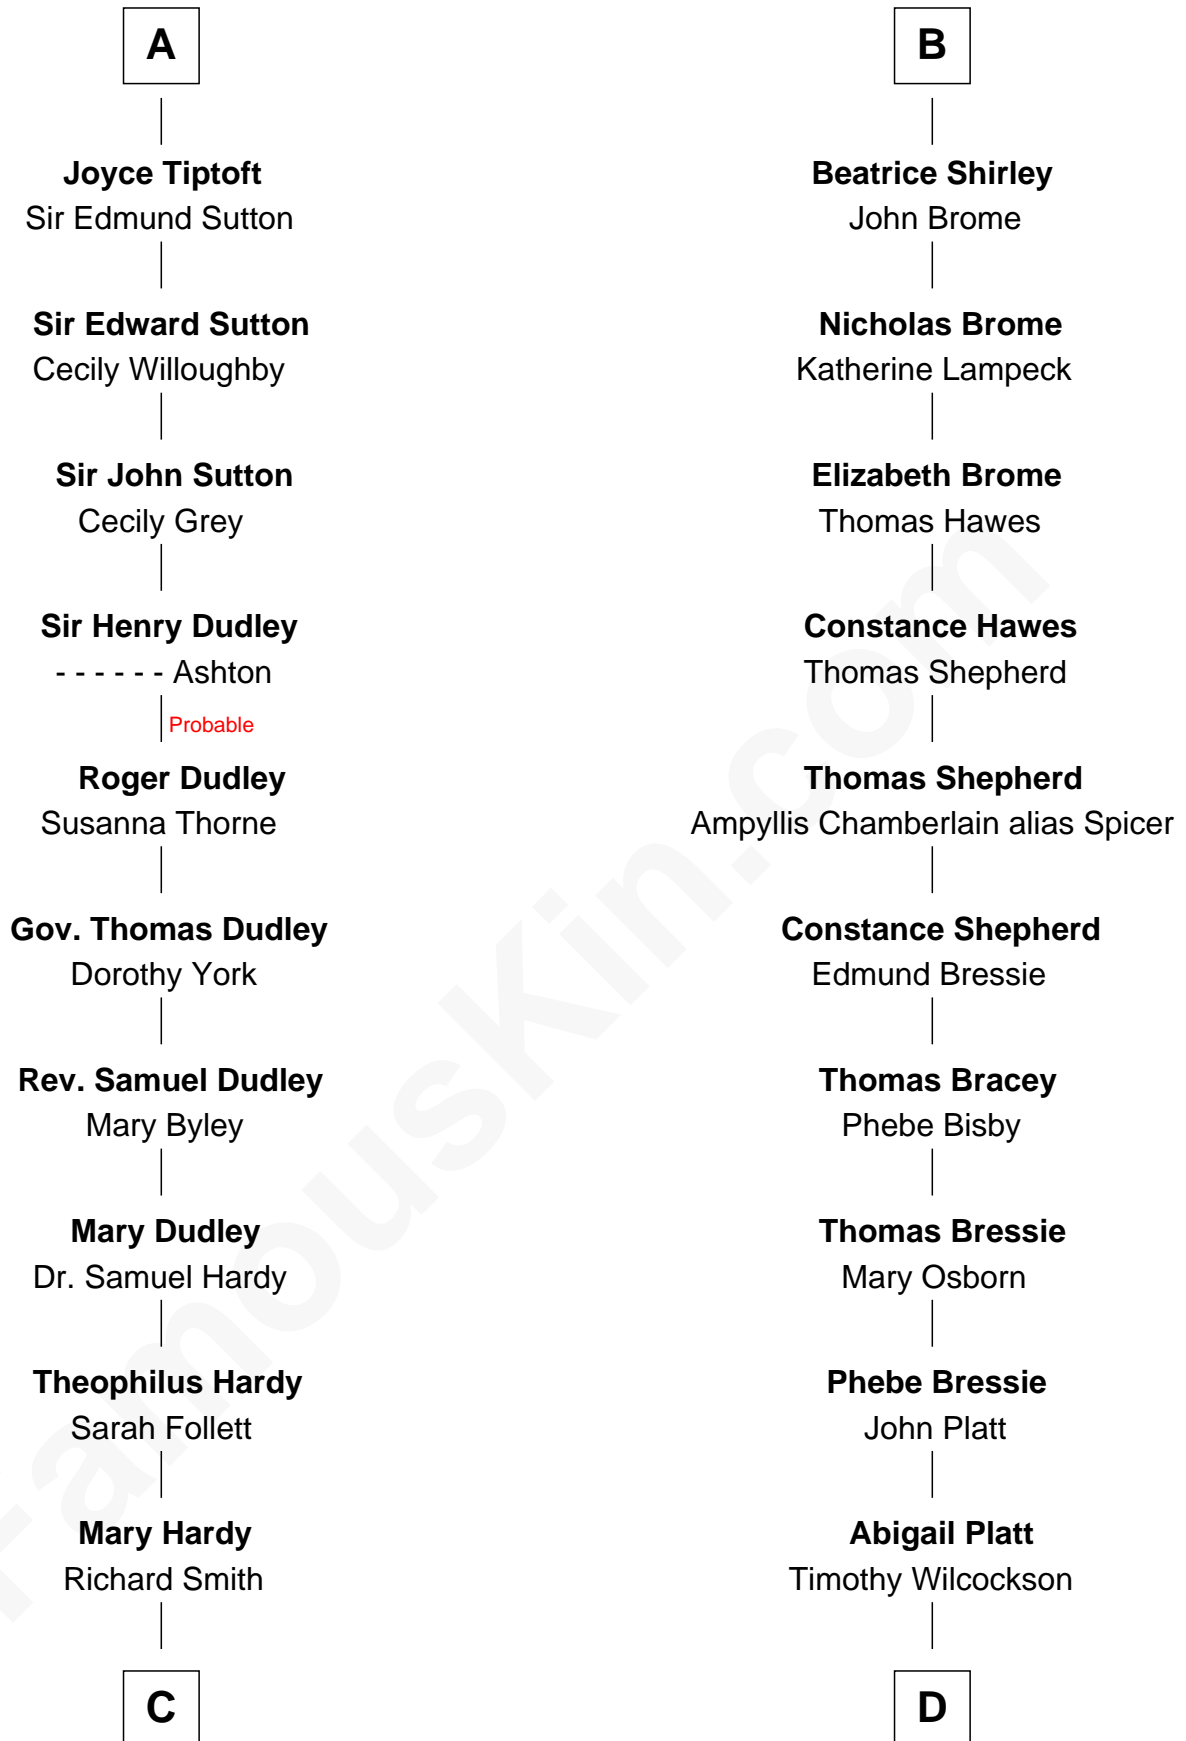

# FamousKin.com Relationship Chart of

**Dr. H. H. Holmes**

*Serial Killer aka "Devil in the White City"*

21st cousin of

**Helen (Herron) Taft**

*First Lady of President William H. Taft*

**C**

**Sarah Smith**  
Edward Scribner Mudgett

**Samuel Mudgett**  
Mary Morrill

**Scribner Mudgett**  
Nancy Prescott

**Levi Horton Mudgett**  
Theodate Page Price

**Dr. H. H. Holmes**  
*Serial Killer Dr. H. H. Holmes*

**D**

**Joanna Wilcockson**  
David Welles

**Charity Welles**  
Rev. Isaac Clinton

**Maria Clinton**  
Ela Collins

**Harriet Anne Collins**  
John Williamson Herron

**Helen (Herron) Taft**  
*First Lady of William H. Taft*