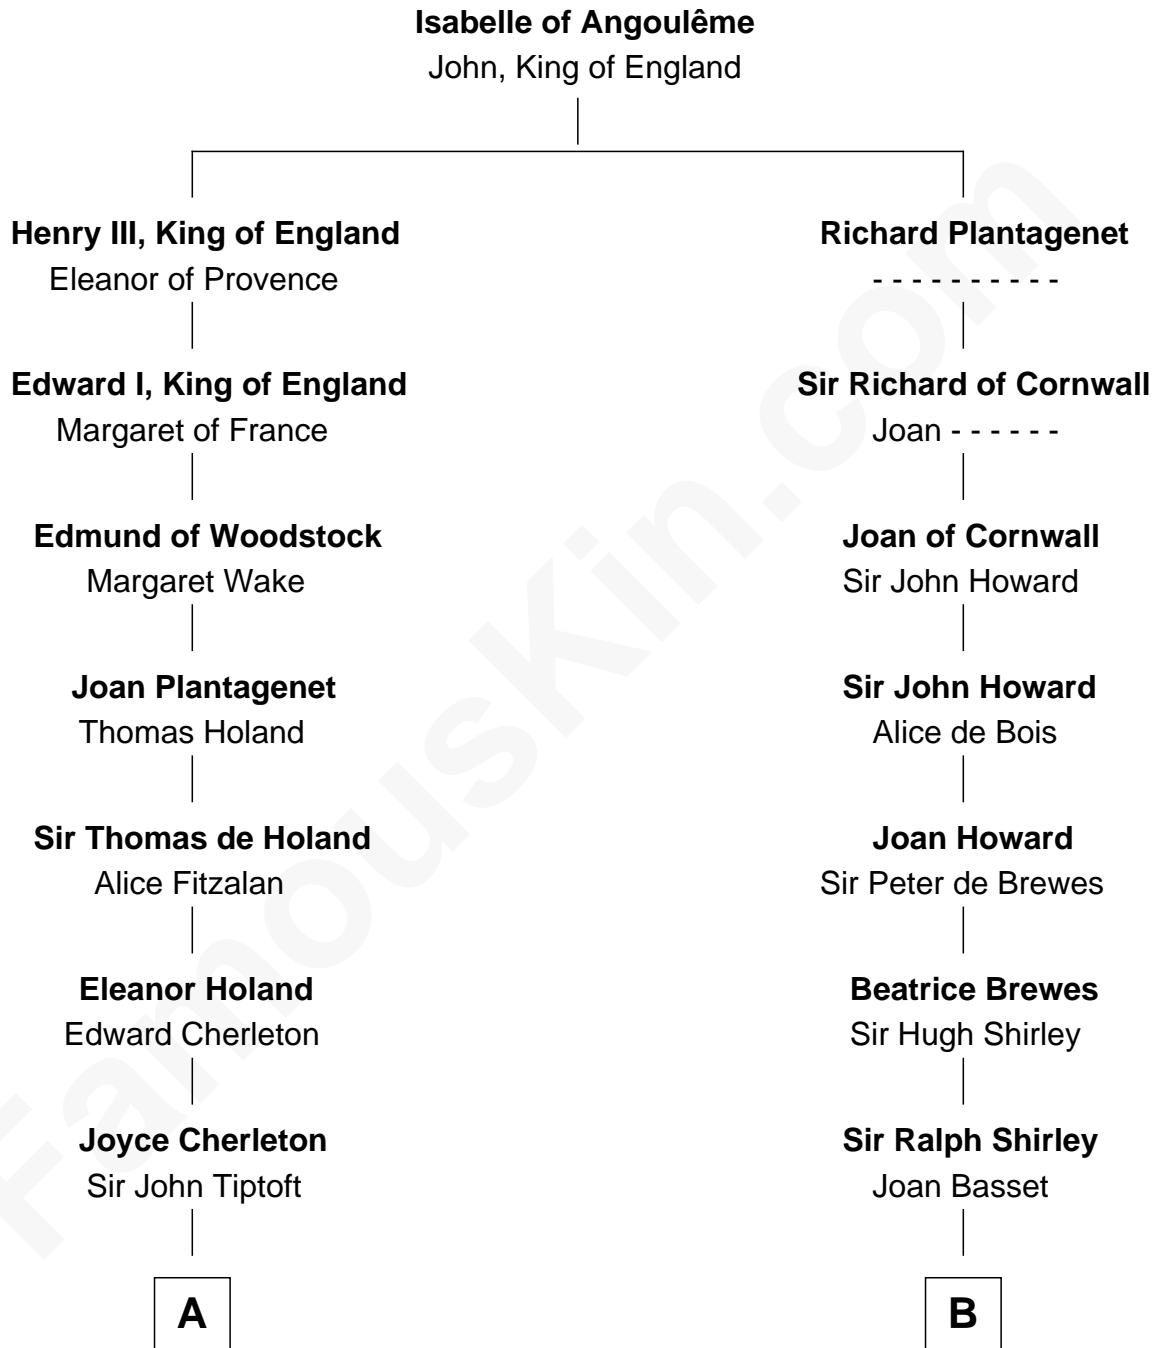

# FamousKin.com Relationship Chart of

**Dr. H. H. Holmes**

*Serial Killer aka "Devil in the White City"*

21st cousin of

**Helen (Herron) Taft**

*First Lady of President William H. Taft*

**C**

**Sarah Smith**  
Edward Scribner Mudgett

**Samuel Mudgett**  
Mary Morrill

**Scribner Mudgett**  
Nancy Prescott

**Levi Horton Mudgett**  
Theodate Page Price

**Dr. H. H. Holmes**  
*Serial Killer Dr. H. H. Holmes*

**D**

**Joanna Wilcockson**  
David Welles