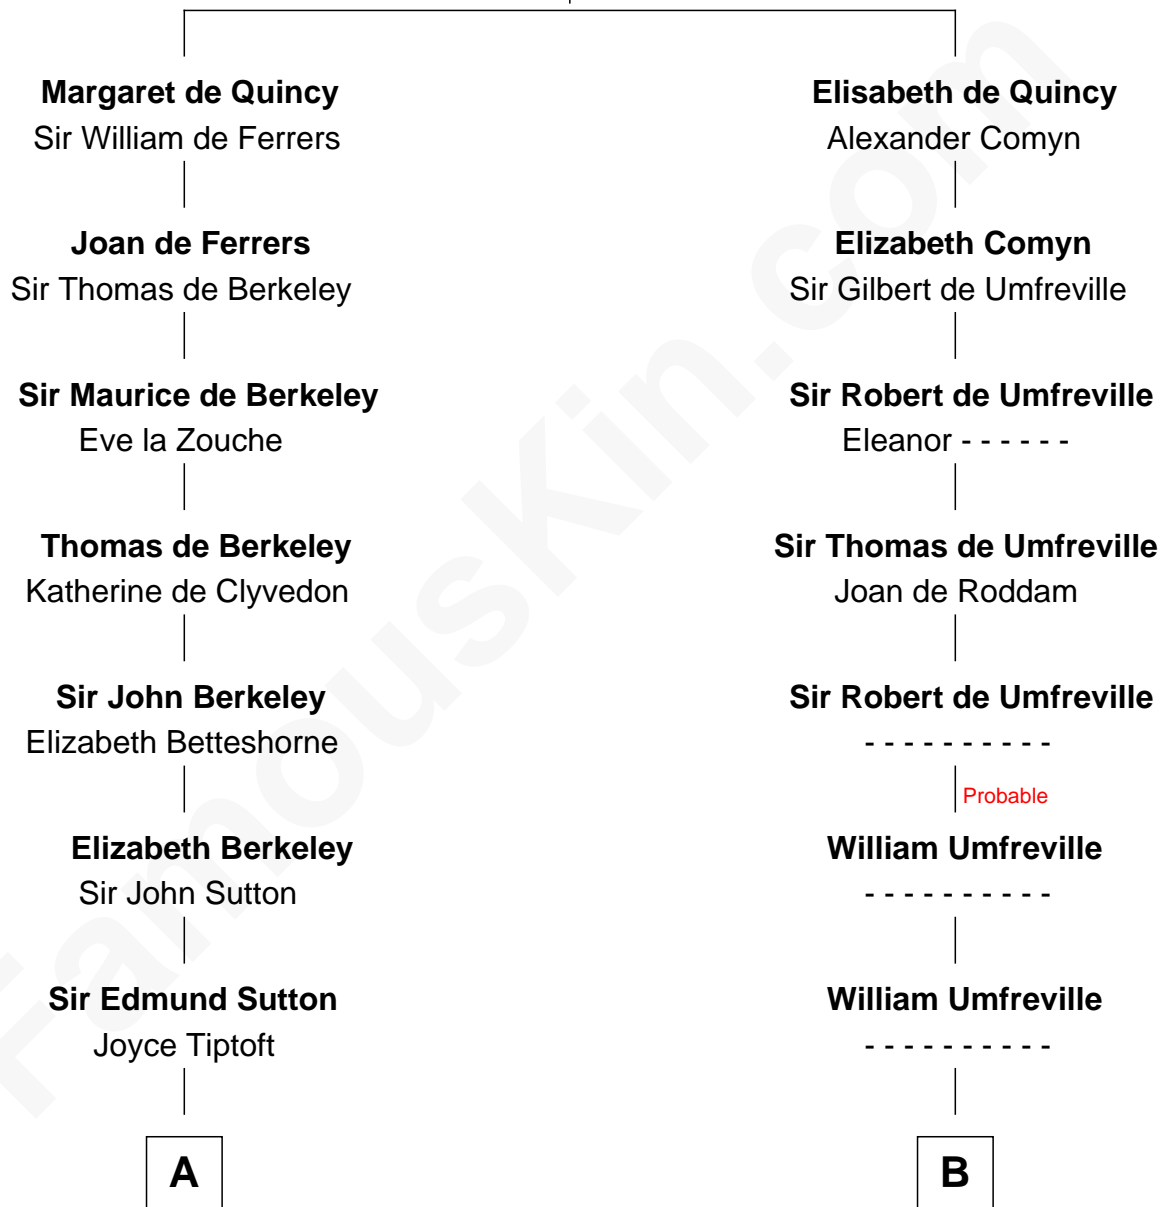

FamousKin.com Relationship Chart of

Dr. H. H. Holmes

Serial Killer aka "Devil in the White City"

18th cousin 2 times removed of

Helen (Herron) Taft

First Lady of President William H. Taft

Sir Roger de Quincy
Helen of Galloway

Serial Killer Dr. H. H. Holmes

D

Harriet Anne Collins

John Williamson Herron

Helen (Herron) Taft

First Lady of William H. Taft

FamousKin.com