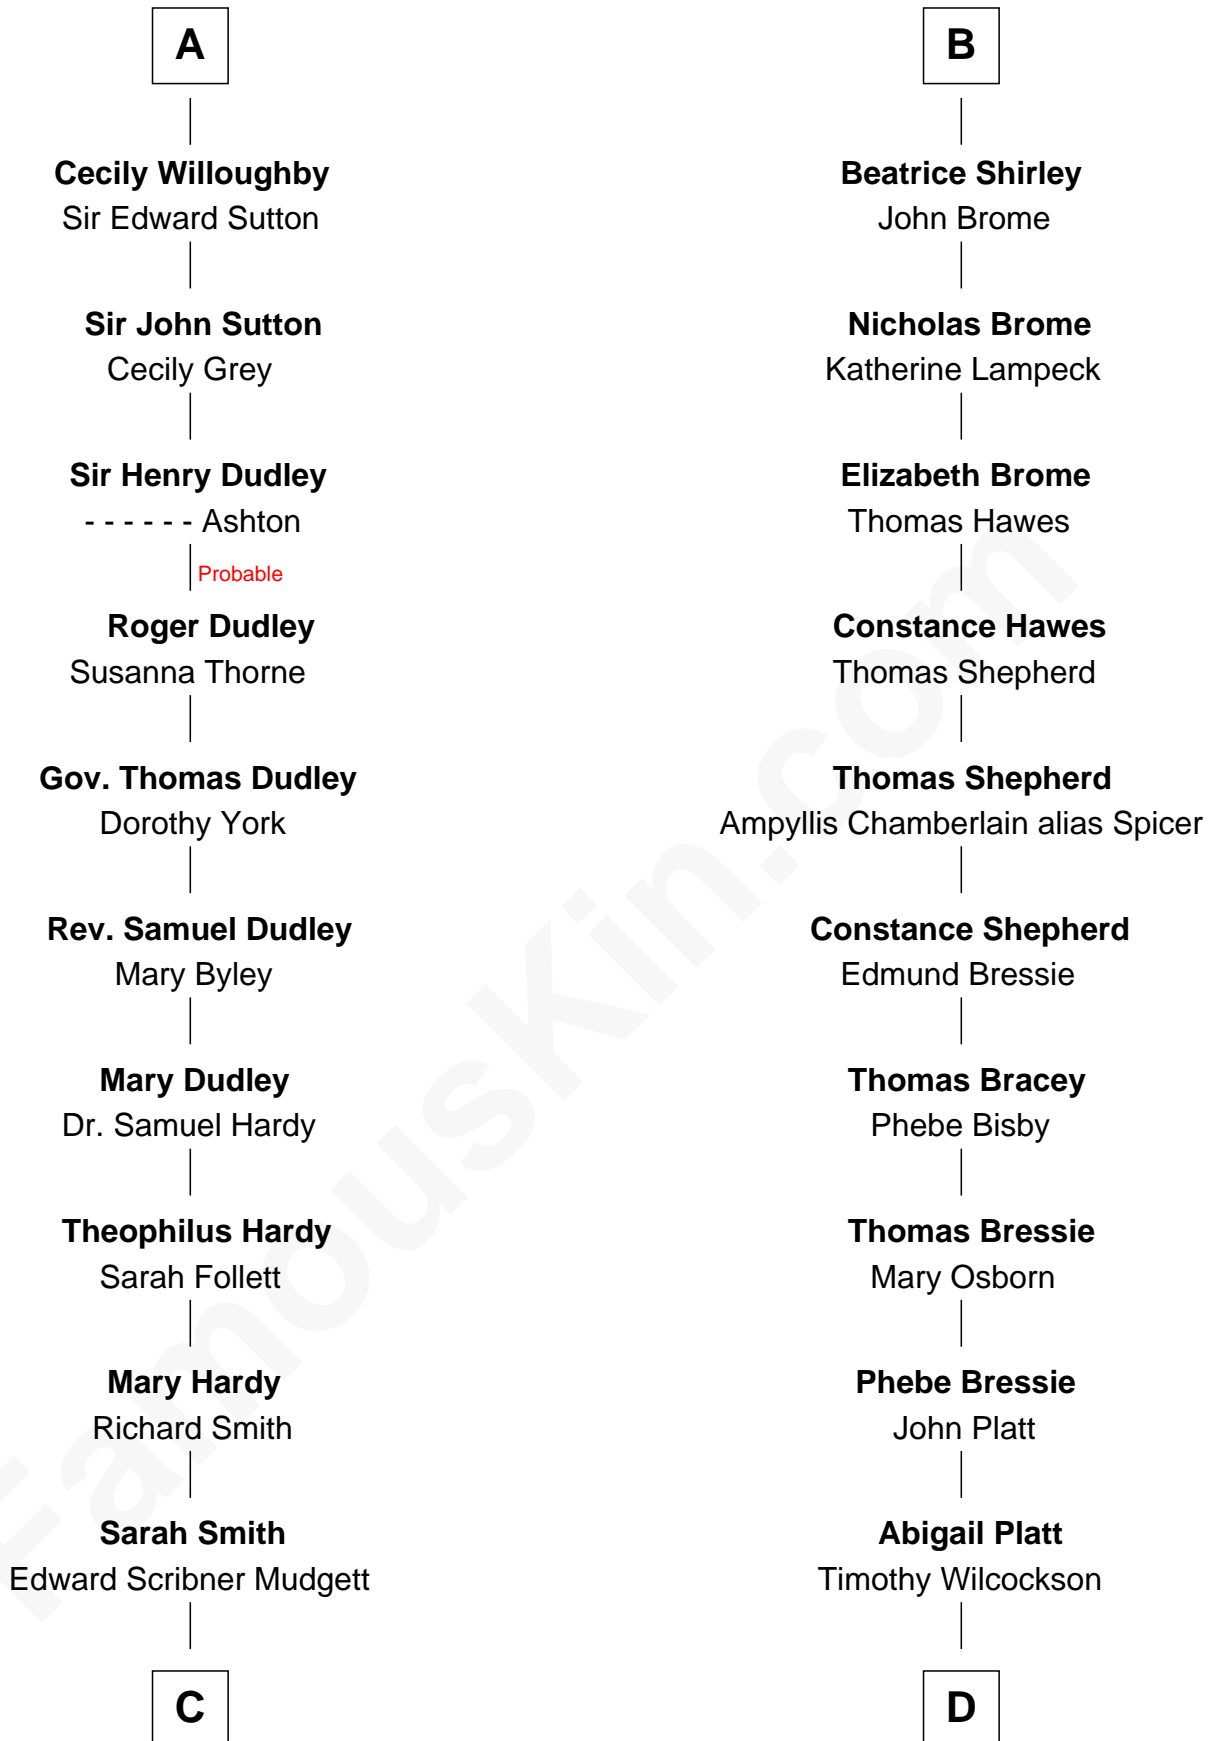

# FamousKin.com Relationship Chart of

**Dr. H. H. Holmes**

*Serial Killer aka "Devil in the White City"*

20th cousin 1 time removed of

**Helen (Herron) Taft**

*First Lady of President William H. Taft*

**William Longespee**

Idoine de Camville

**C**

**Samuel Mudgett**

Mary Morrill

**Scribner Mudgett**

Nancy Prescott

**Levi Horton Mudgett**

Theodate Page Price

**Dr. H. H. Holmes**

*Serial Killer Dr. H. H. Holmes*

**D**

**Joanna Wilcockson**

David Welles

**Charity Welles**

Rev. Isaac Clinton

**Maria Clinton**