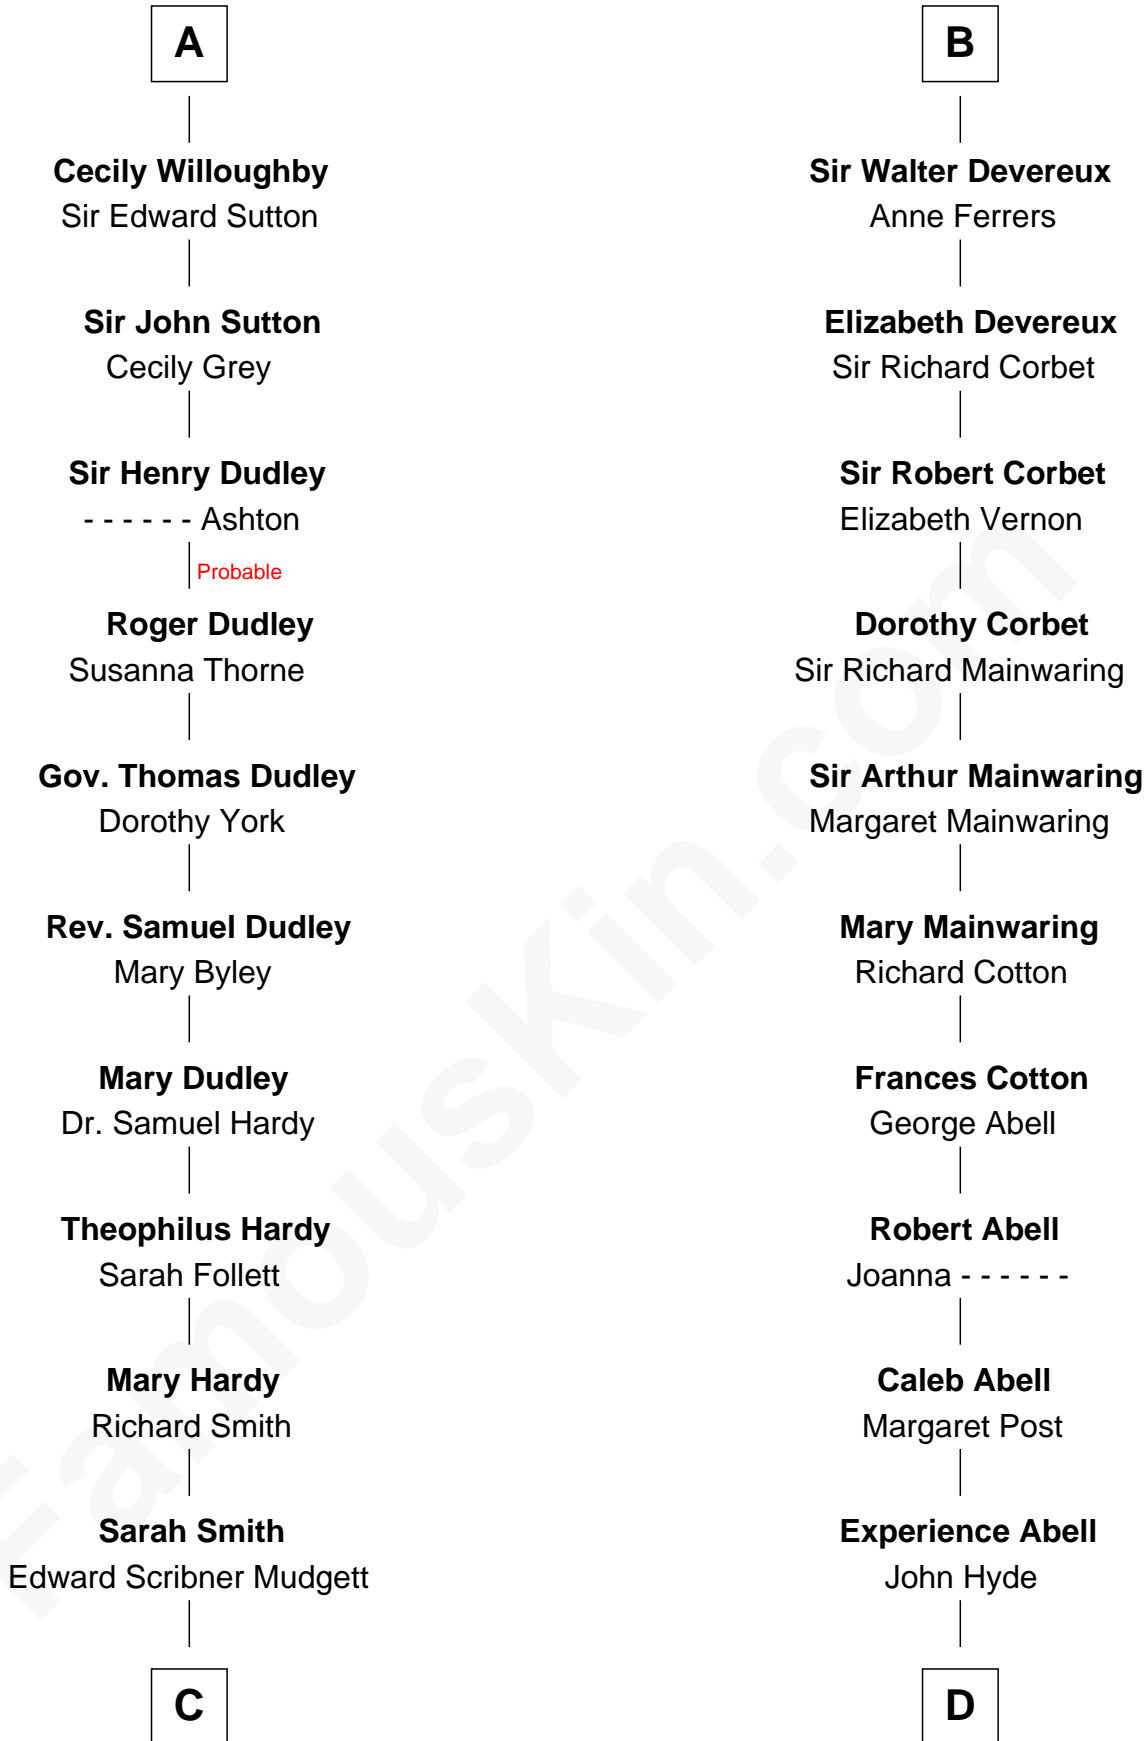

FamousKin.com Relationship Chart of

Dr. H. H. Holmes

Serial Killer aka "Devil in the White City"

20th cousin 1 time removed of

Grover Cleveland

22nd and 24th U.S. President

Sir William de Fiennes

Blanche de Brienne

Sir Walter Devereux

Sir Walter Devereux

Elizabeth Bromwich

Sir Walter Devereux

Elizabeth Merbery

B

C

Samuel Mudgett

Mary Morrill

Scribner Mudgett

Nancy Prescott

Levi Horton Mudgett

Theodate Page Price

Dr. H. H. Holmes

Serial Killer Dr. H. H. Holmes

D