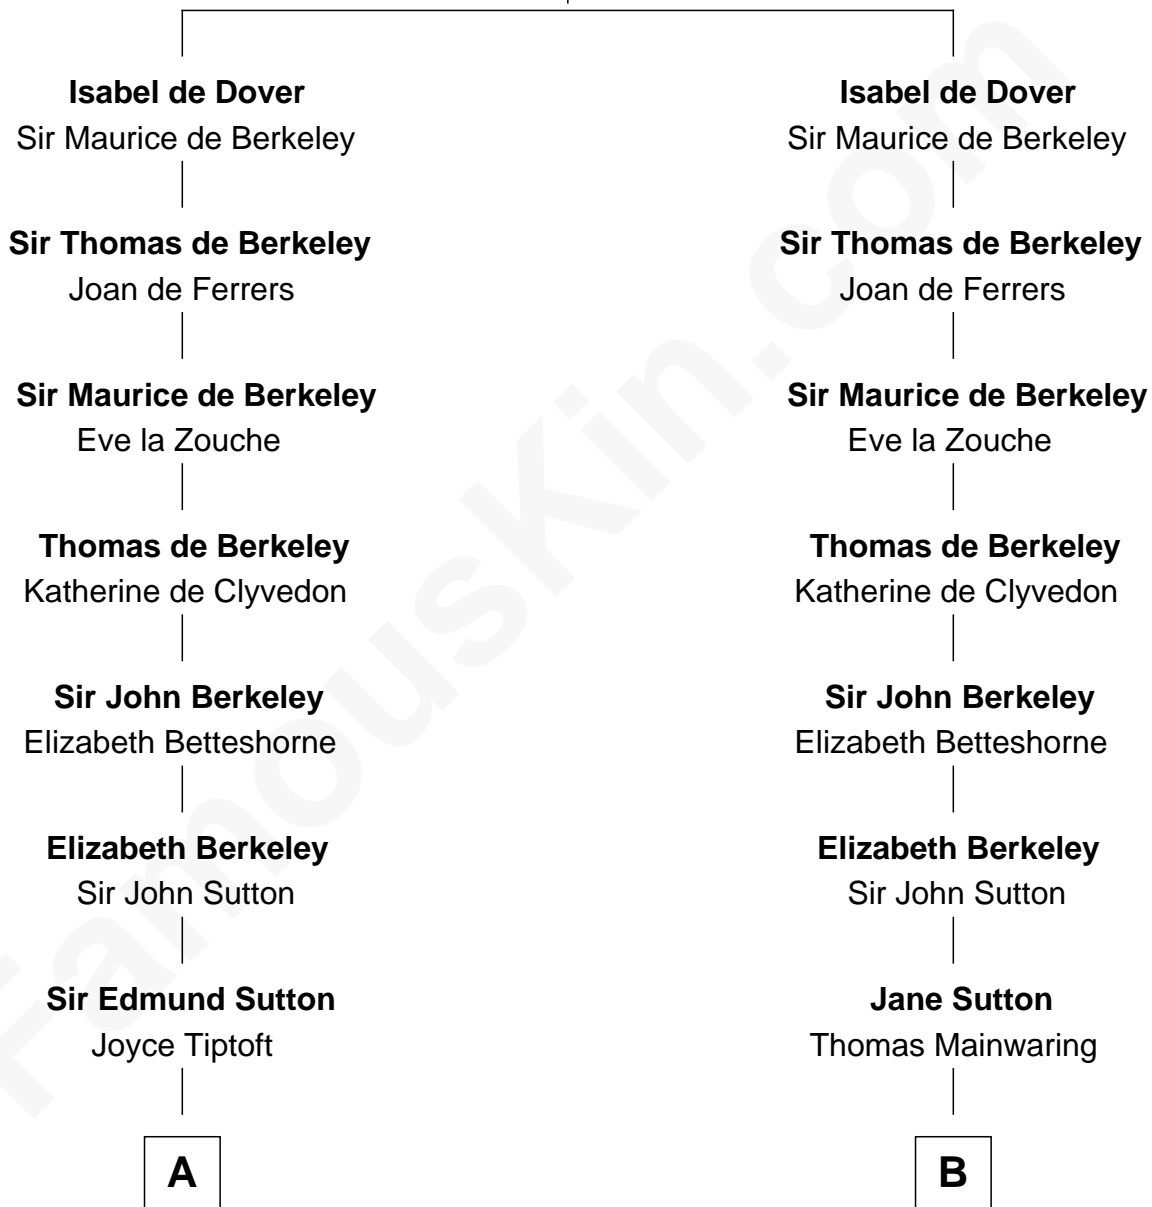

FamousKin.com Relationship Chart of

Dr. H. H. Holmes

Serial Killer aka "Devil in the White City"

18th cousin 2 times removed of

Grover Cleveland

22nd and 24th U.S. President

Sir Richard FitzRoy

Rose de Dover

Serial Killer Dr. H. H. Holmes

D

Rev. Richard Falley Cleveland

Ann Neal

Grover Cleveland

22nd and 24th U.S. President

FamousKin.com