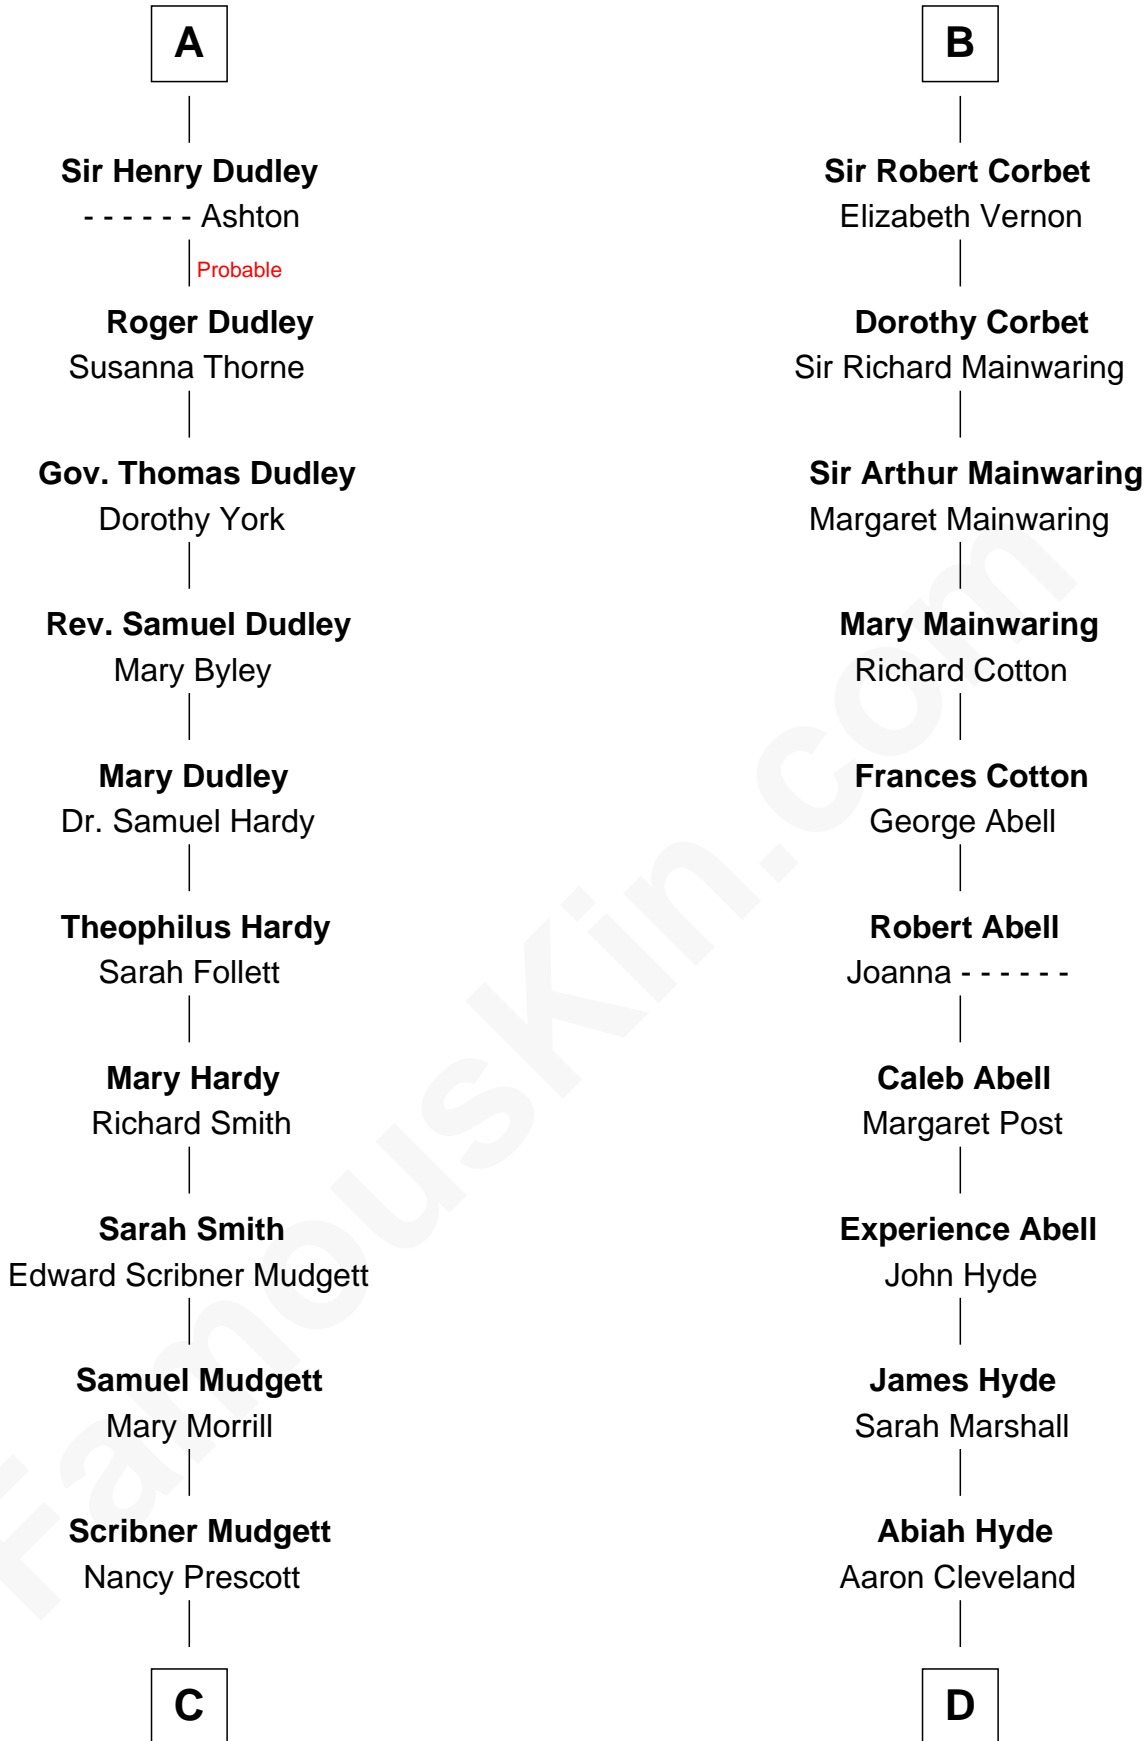

FamousKin.com Relationship Chart of

Dr. H. H. Holmes

Serial Killer aka "Devil in the White City"

18th cousin 1 time removed of

Grover Cleveland

22nd and 24th U.S. President

C

Levi Horton Mudgett

Theodate Page Price

Dr. H. H. Holmes

Serial Killer Dr. H. H. Holmes

D

William Cleveland

Margaret Falley

Rev. Richard Falley Cleveland

Ann Neal

Grover Cleveland

22nd and 24th U.S. President

FamousKin.com