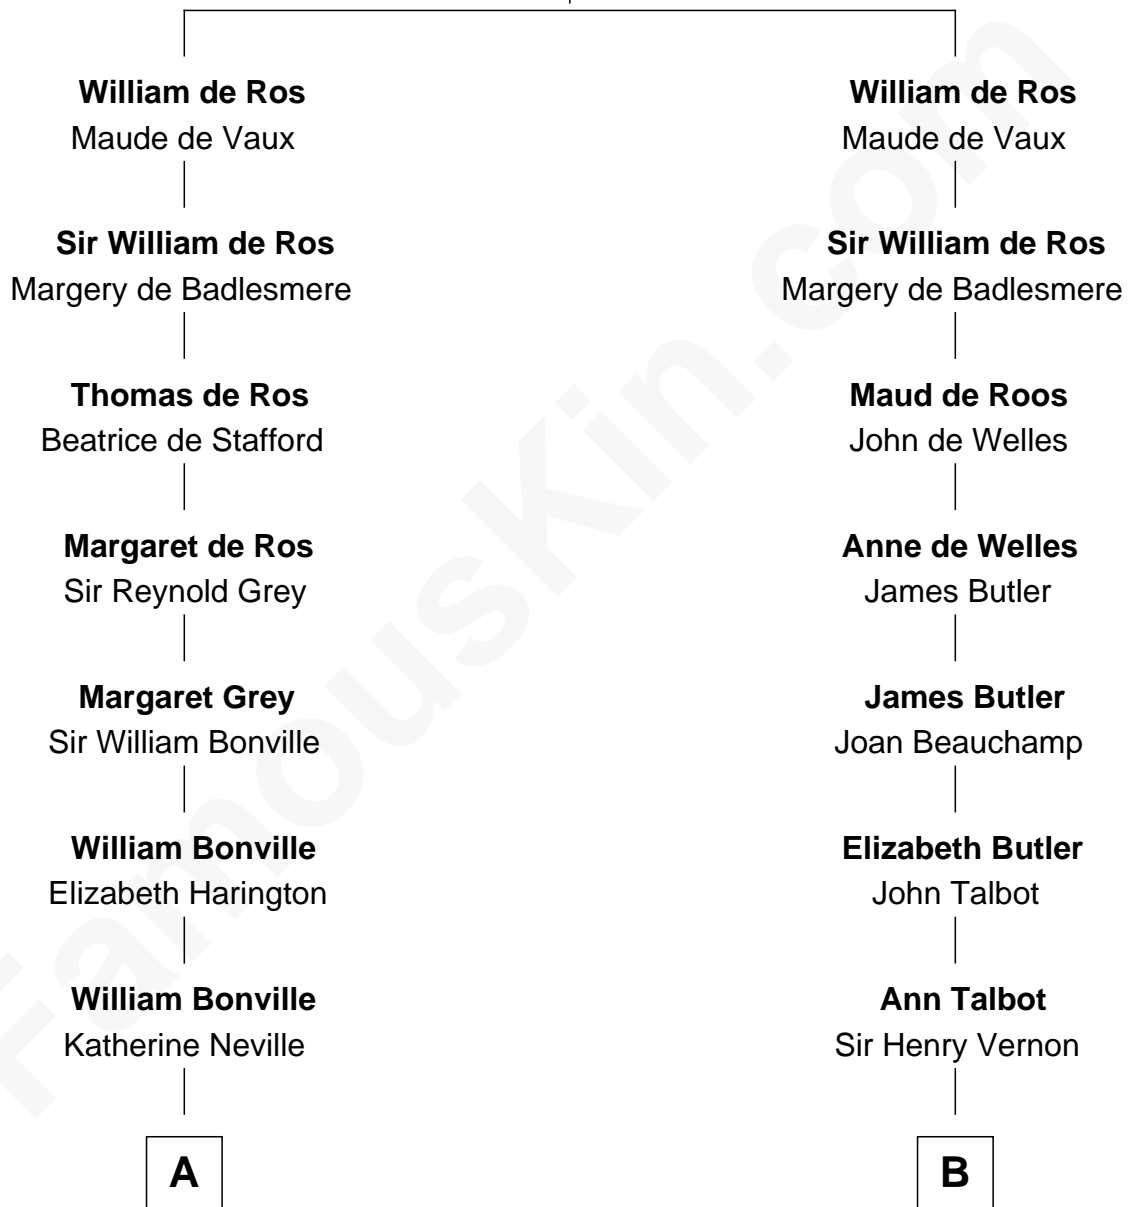

FamousKin.com Relationship Chart of

Dr. H. H. Holmes

Serial Killer aka "Devil in the White City"

19th cousin 1 time removed of

Grover Cleveland

22nd and 24th U.S. President

Sir Robert de Ros

Isabel de Aubeney

Serial Killer Dr. H. H. Holmes

D

William Cleveland

Margaret Falley

Rev. Richard Falley Cleveland

Ann Neal

Grover Cleveland

22nd and 24th U.S. President