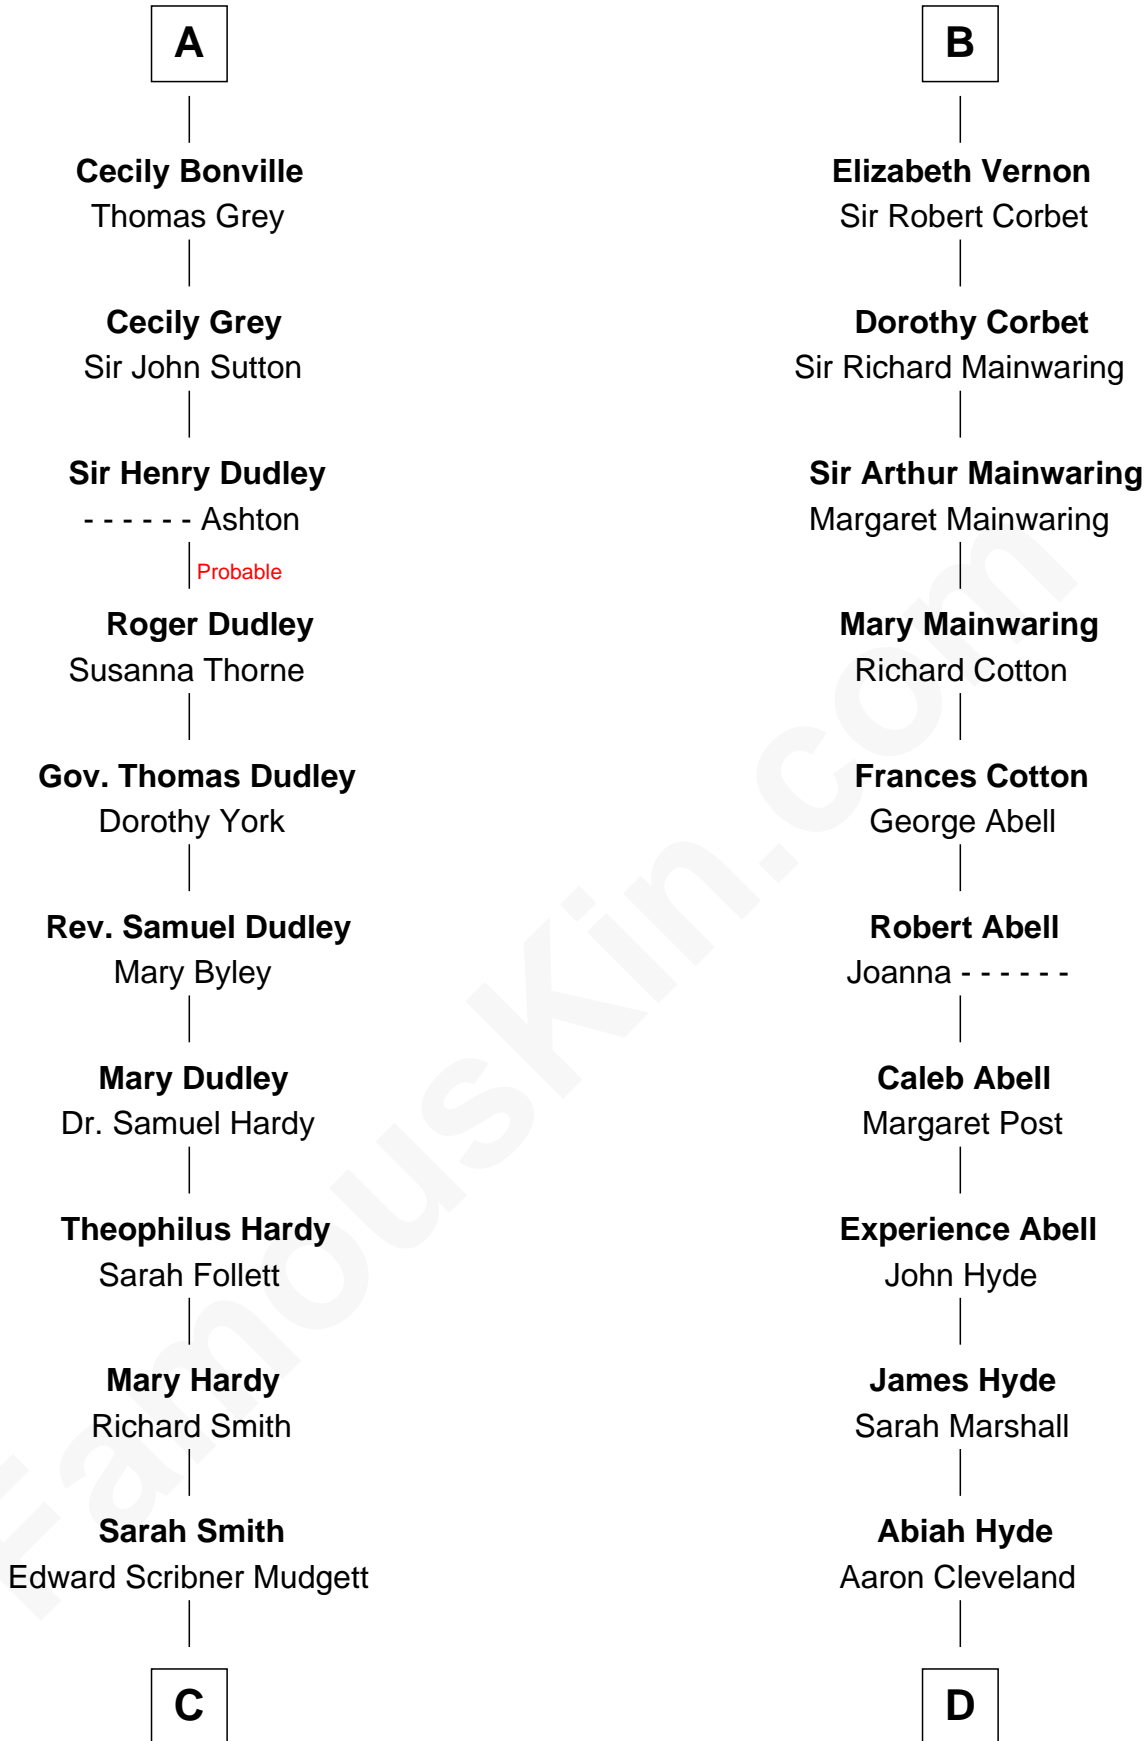

FamousKin.com Relationship Chart of

Dr. H. H. Holmes

Serial Killer aka "Devil in the White City"

19th cousin 1 time removed of

Grover Cleveland

22nd and 24th U.S. President

Sir Robert de Ros

Isabel de Aubeney

Serial Killer Dr. H. H. Holmes

D

William Cleveland

Margaret Falley

Rev. Richard Falley Cleveland

Ann Neal

Grover Cleveland

22nd and 24th U.S. President