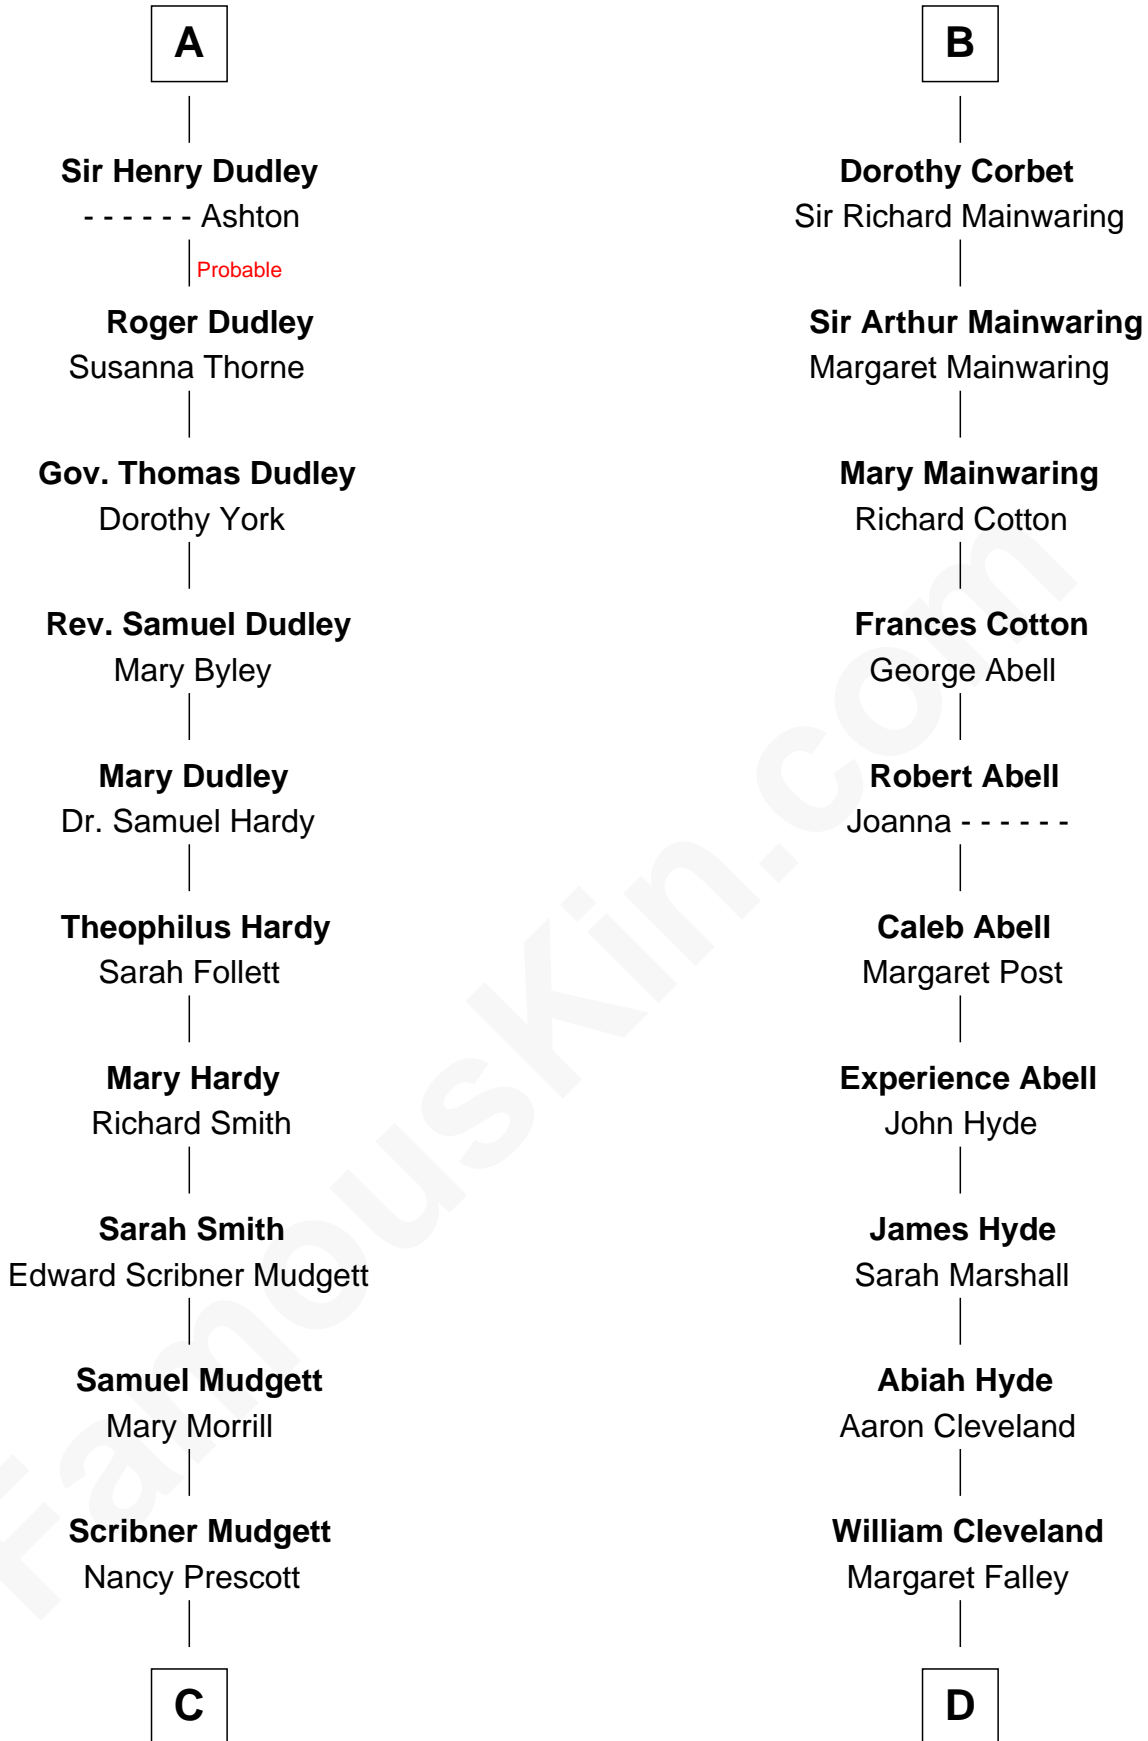

# FamousKin.com Relationship Chart of

**Dr. H. H. Holmes**

*Serial Killer aka "Devil in the White City"*

18th cousin of

**Grover Cleveland**

*22nd and 24th U.S. President*

**C**

**Levi Horton Mudgett**

Theodate Page Price

**Dr. H. H. Holmes**

*Serial Killer Dr. H. H. Holmes*

**D**

**Rev. Richard Falley Cleveland**

Ann Neal

**Grover Cleveland**

*22nd and 24th U.S. President*