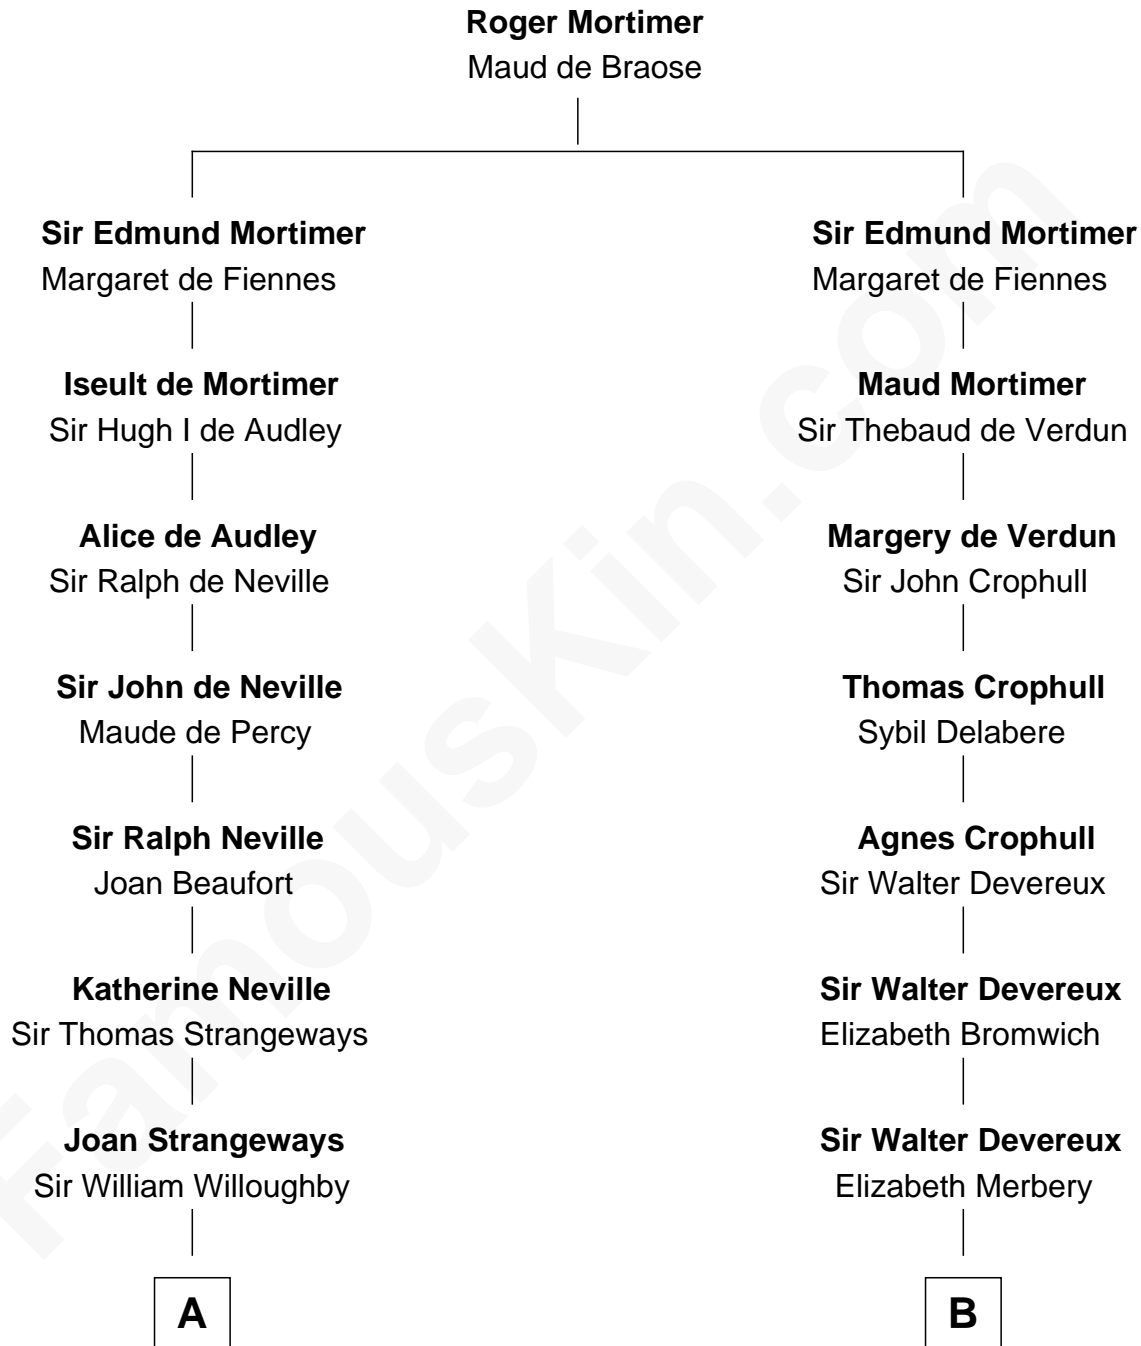

FamousKin.com Relationship Chart of

Dr. H. H. Holmes

Serial Killer aka "Devil in the White City"

20th cousin 1 time removed of

Grover Cleveland

22nd and 24th U.S. President

C

Samuel Mudgett

Mary Morrill

Scribner Mudgett

Nancy Prescott

Levi Horton Mudgett

Theodate Page Price

Dr. H. H. Holmes

Serial Killer Dr. H. H. Holmes

D

Grover Cleveland

22nd and 24th U.S. President