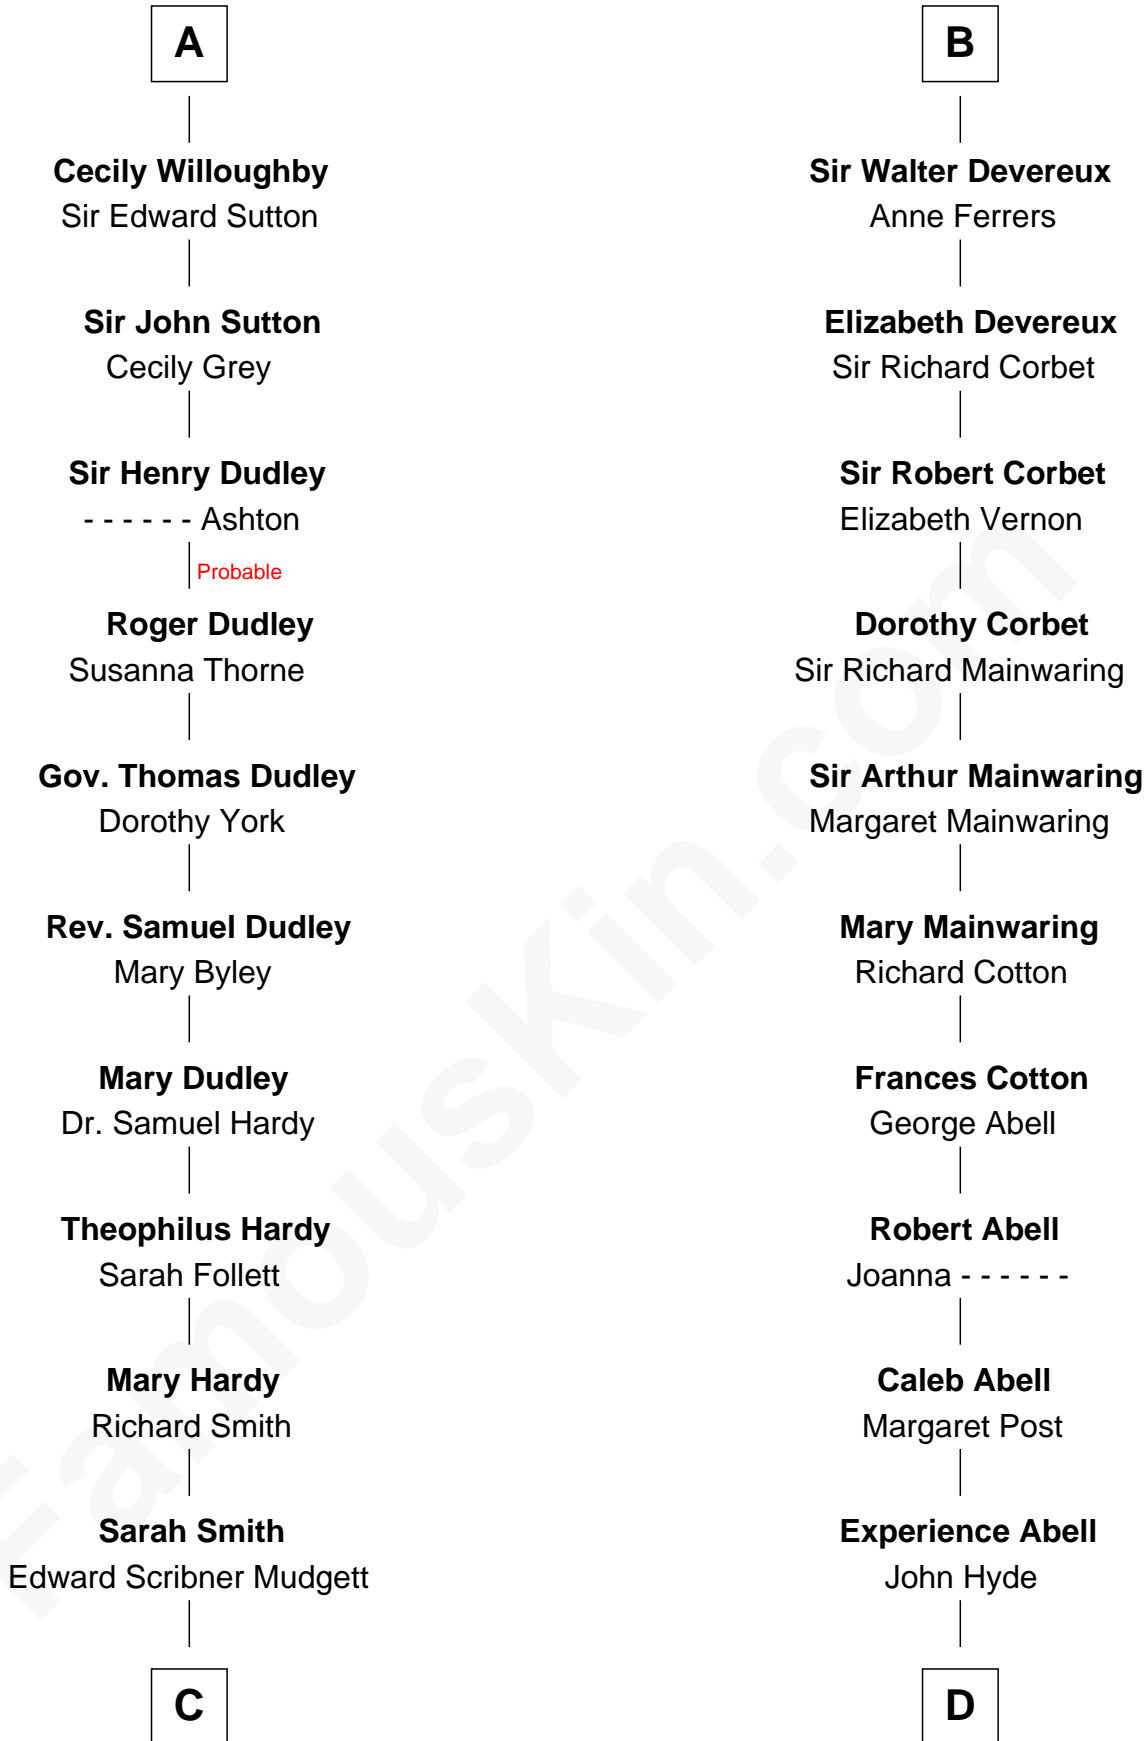

FamousKin.com Relationship Chart of

Dr. H. H. Holmes

Serial Killer aka "Devil in the White City"

20th cousin 1 time removed of

Grover Cleveland

22nd and 24th U.S. President

C

Samuel Mudgett

Mary Morrill

Scribner Mudgett

Nancy Prescott

Levi Horton Mudgett

Theodate Page Price

Dr. H. H. Holmes

Serial Killer Dr. H. H. Holmes

D

Grover Cleveland

22nd and 24th U.S. President