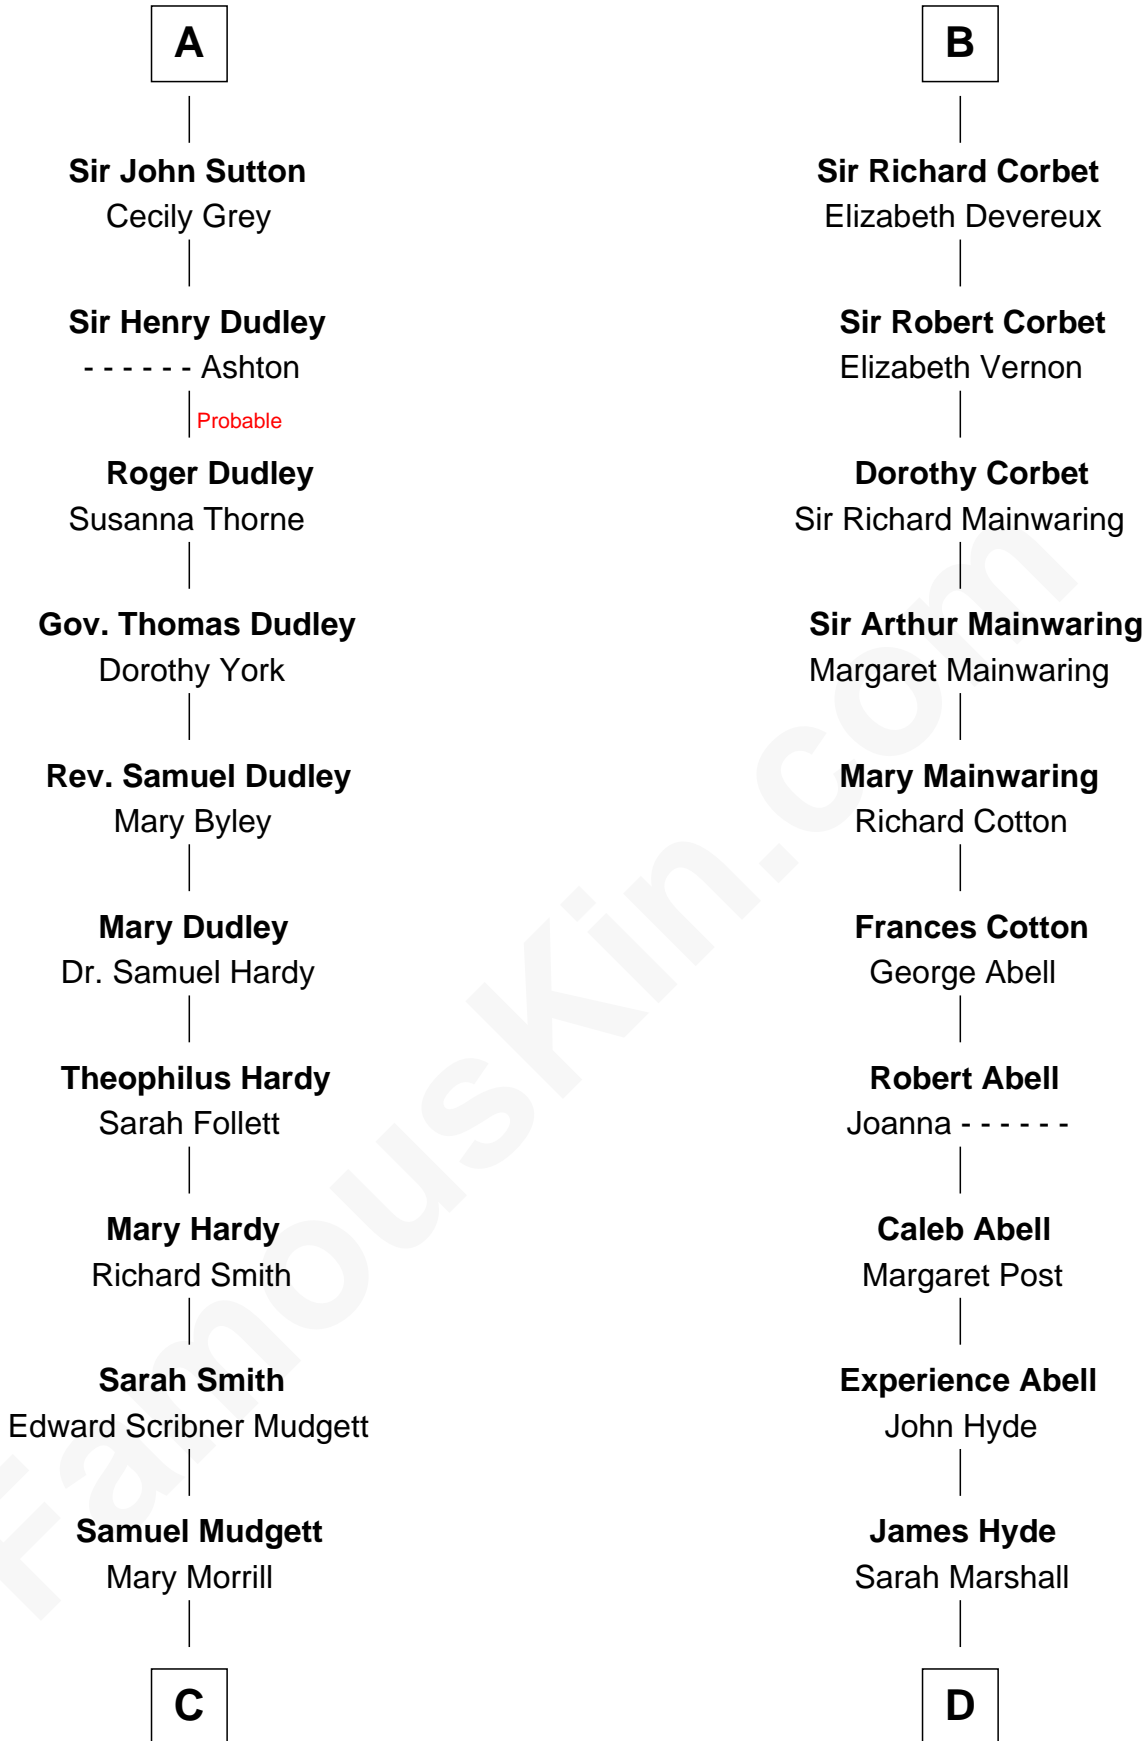

FamousKin.com Relationship Chart of

Dr. H. H. Holmes

Serial Killer aka "Devil in the White City"

19th cousin 1 time removed of

Grover Cleveland

22nd and 24th U.S. President

C

Scribner Mudgett

Nancy Prescott

Levi Horton Mudgett

Theodate Page Price

Dr. H. H. Holmes

Serial Killer Dr. H. H. Holmes

D

Abiah Hyde

Aaron Cleveland

William Cleveland

Margaret Falley

Rev. Richard Falley Cleveland

Ann Neal

Grover Cleveland

22nd and 24th U.S. President

FamousKin.com