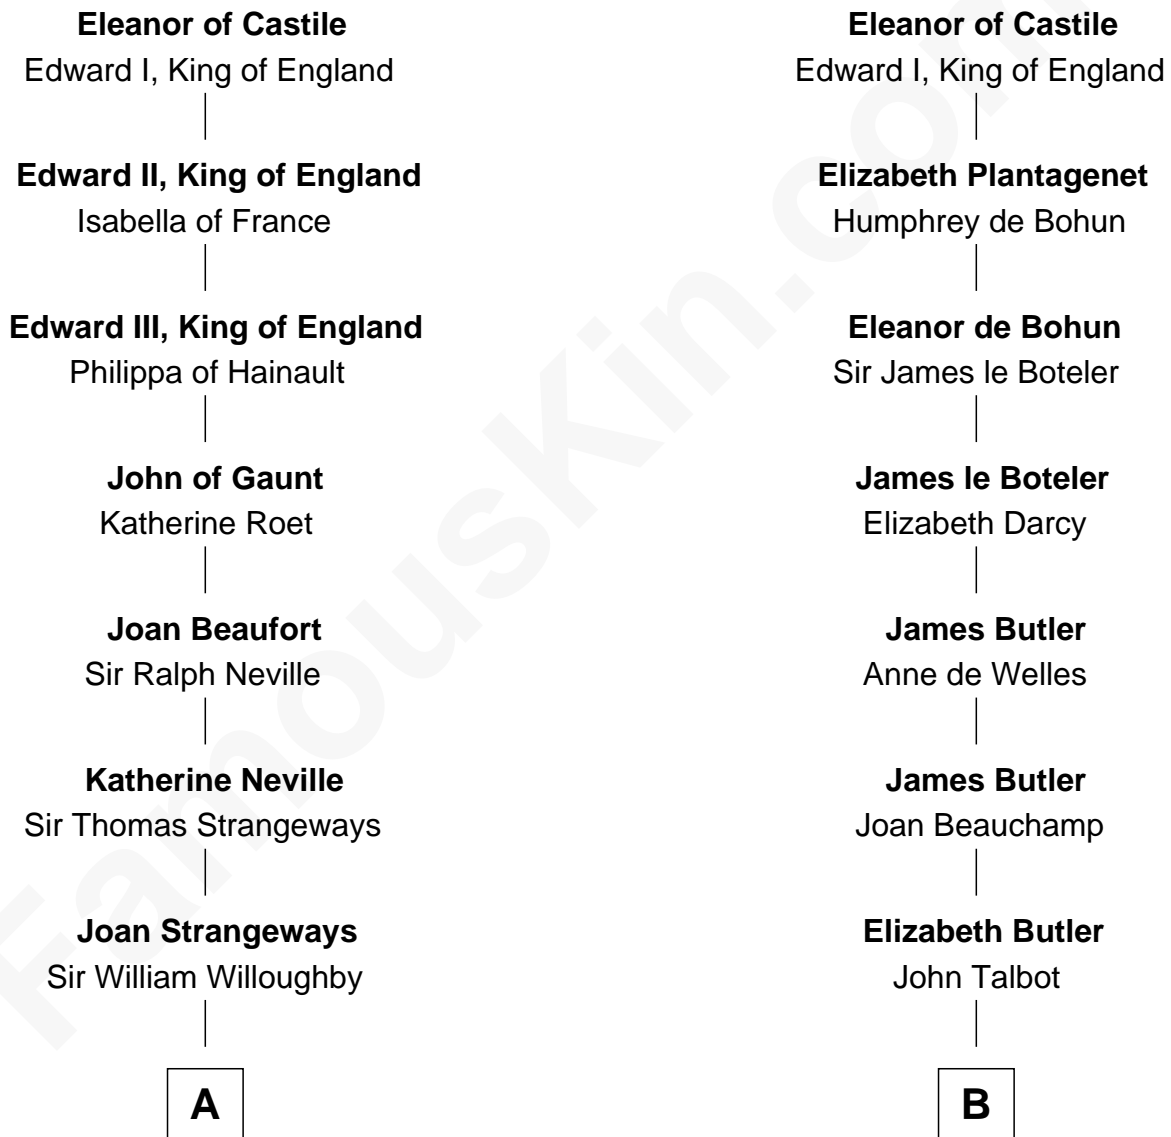

FamousKin.com Relationship Chart of

Dr. H. H. Holmes

Serial Killer aka "Devil in the White City"

20th cousin of

Grover Cleveland

22nd and 24th U.S. President

Ferdinand III, King of Castile

Joanna of Ponthieu