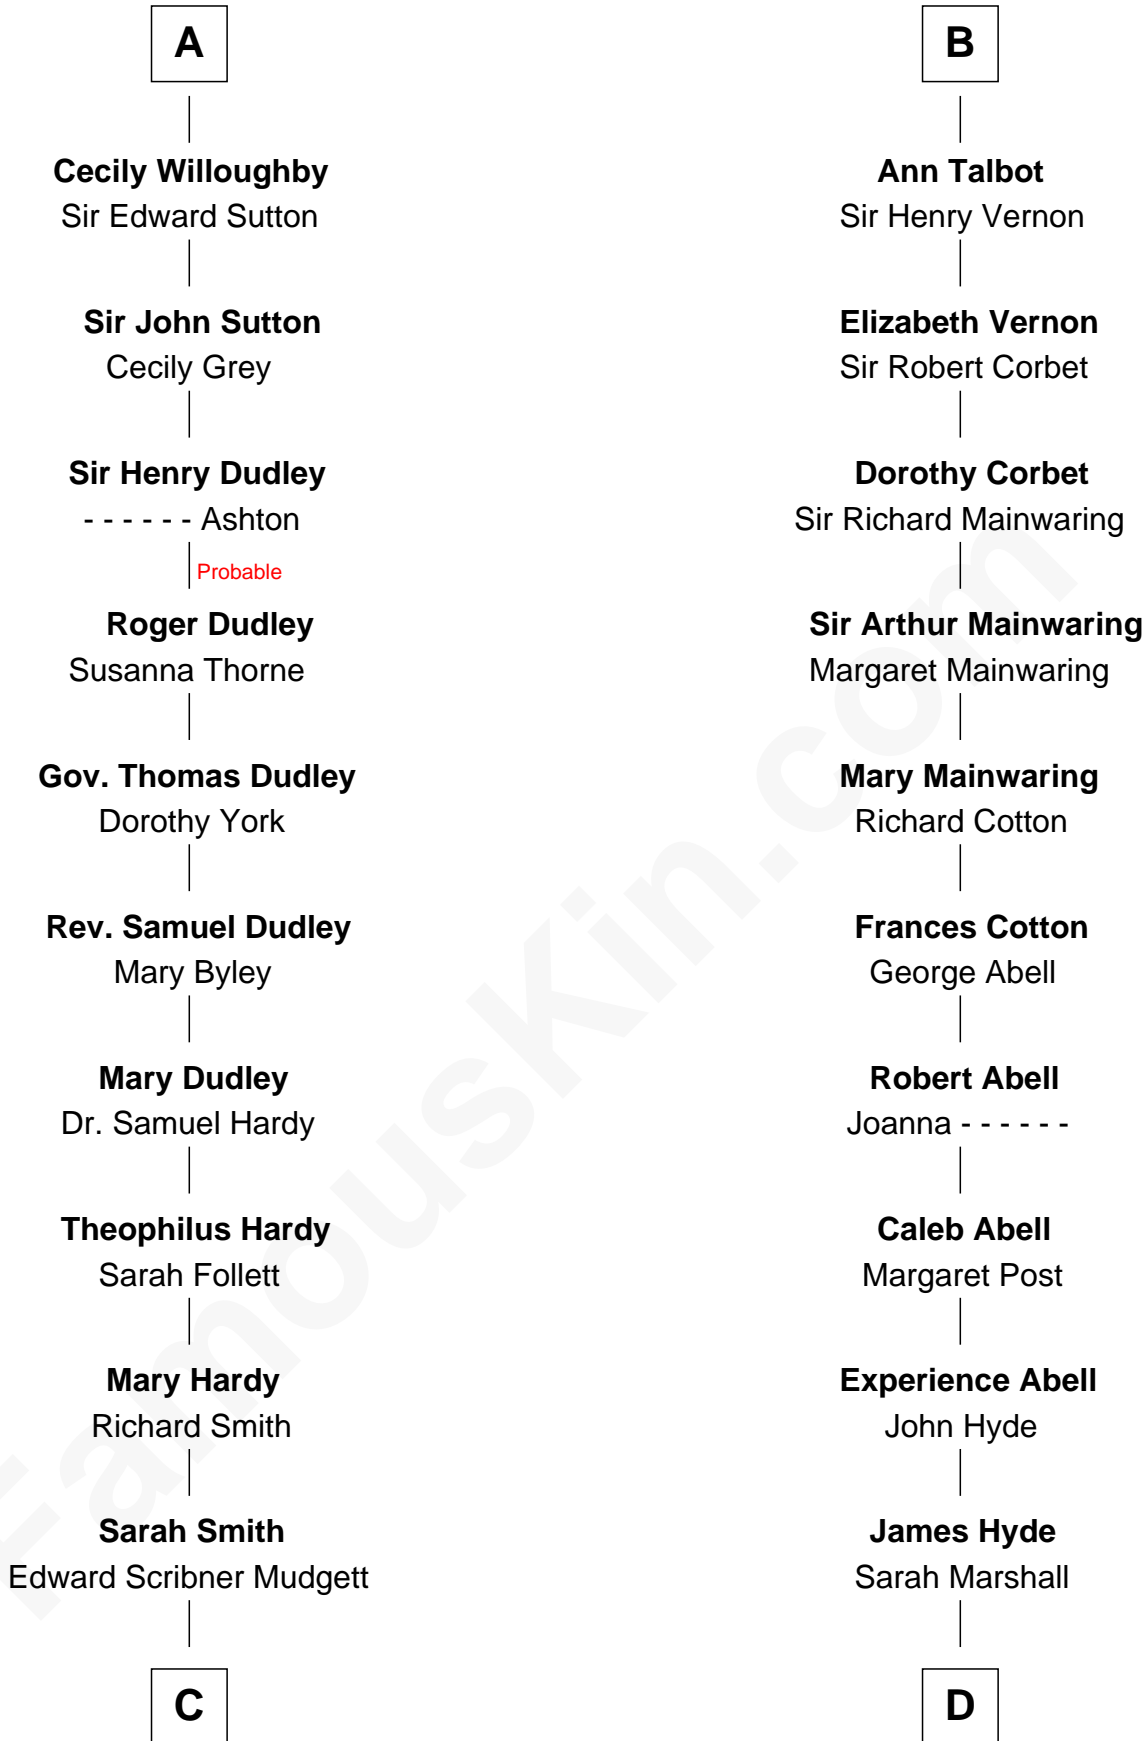

FamousKin.com Relationship Chart of

Dr. H. H. Holmes

Serial Killer aka "Devil in the White City"

20th cousin of

Grover Cleveland

22nd and 24th U.S. President

Ferdinand III, King of Castile

Joanna of Ponthieu

Serial Killer Dr. H. H. Holmes

D

Abiah Hyde

Aaron Cleveland

William Cleveland

Margaret Falley

Rev. Richard Falley Cleveland

Ann Neal

Grover Cleveland

22nd and 24th U.S. President

FamousKin.com