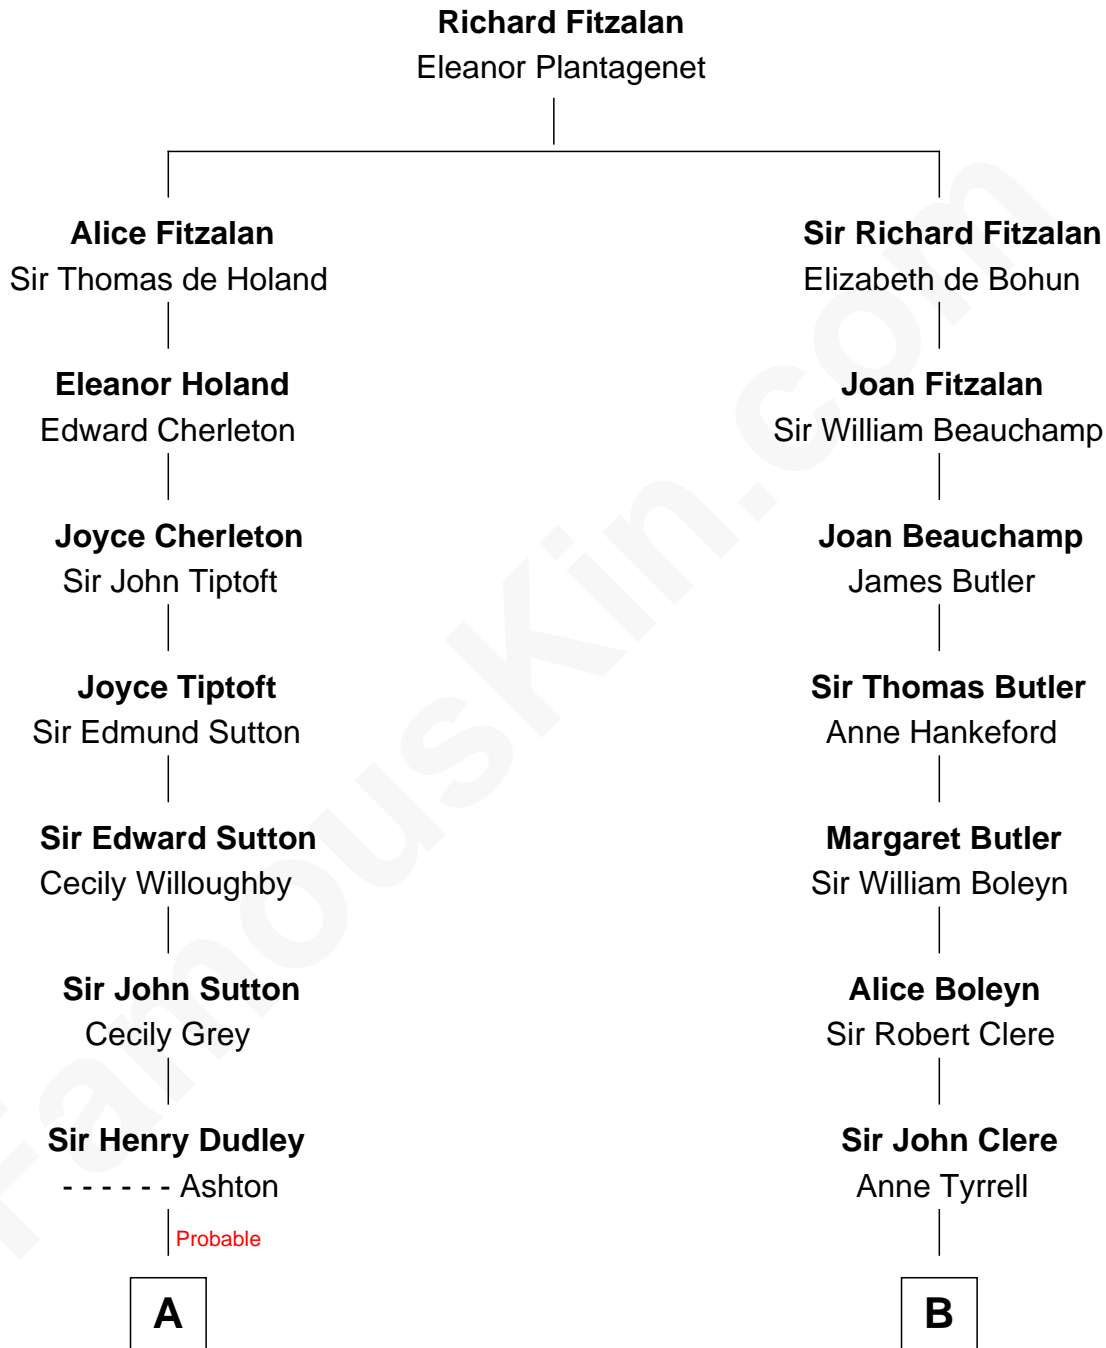

FamousKin.com

Relationship Chart of

Dr. H. H. Holmes

Serial Killer aka "Devil in the White City"

17th cousin 3 times removed of

Mamie (Doud) Eisenhower

First Lady of President Dwight Eisenhower

C

Maria Riggs

Eli Doud

Royal Houghton Doud

Mary Cornelia Sheldon

John Sheldon Doud

Elivera Mathilda Carlson

Mamie (Doud) Eisenhower

First Lady of Dwight Eisenhower