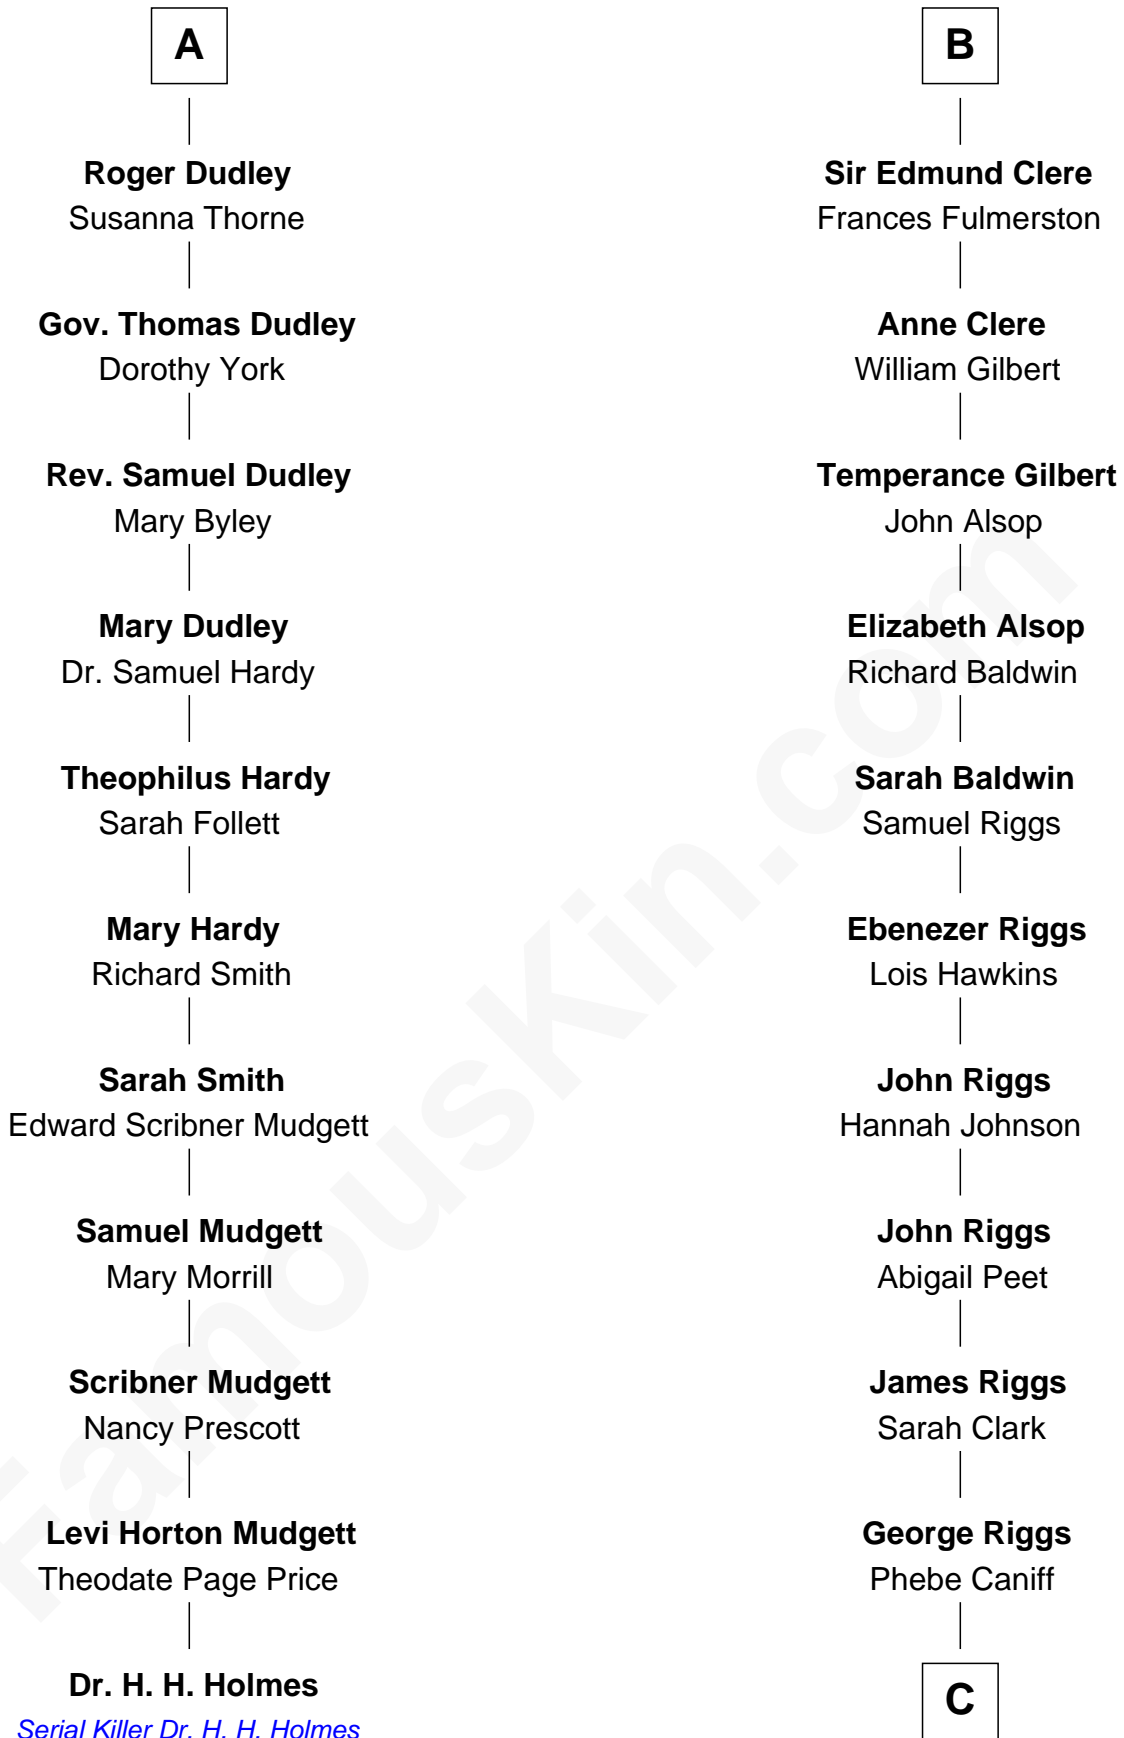

FamousKin.com

Relationship Chart of

Dr. H. H. Holmes

Serial Killer aka "Devil in the White City"

17th cousin 3 times removed of

Mamie (Doud) Eisenhower

First Lady of President Dwight Eisenhower

C

Maria Riggs

Eli Doud

Royal Houghton Doud

Mary Cornelia Sheldon

John Sheldon Doud

Elivera Mathilda Carlson

Mamie (Doud) Eisenhower

First Lady of Dwight Eisenhower