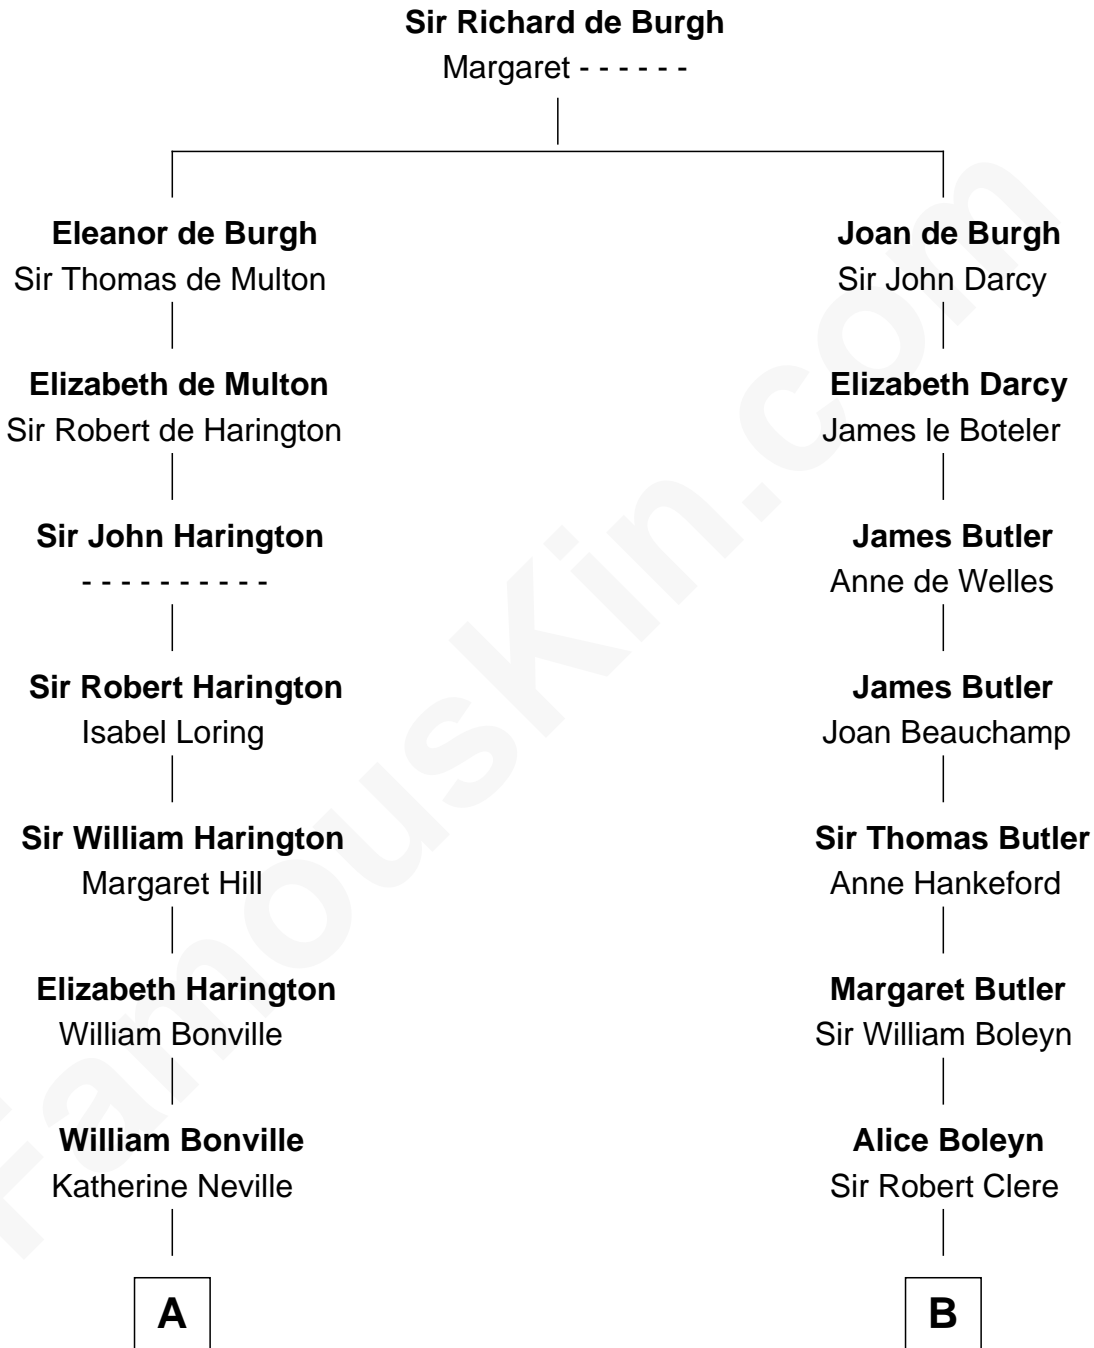

FamousKin.com Relationship Chart of

Dr. H. H. Holmes

Serial Killer aka "Devil in the White City"

20th cousin 1 time removed of

Mamie (Doud) Eisenhower

First Lady of President Dwight Eisenhower

C

Samuel Mudgett

Mary Morrill

Scribner Mudgett

Nancy Prescott

Levi Horton Mudgett

Theodate Page Price

Dr. H. H. Holmes

Serial Killer Dr. H. H. Holmes

D