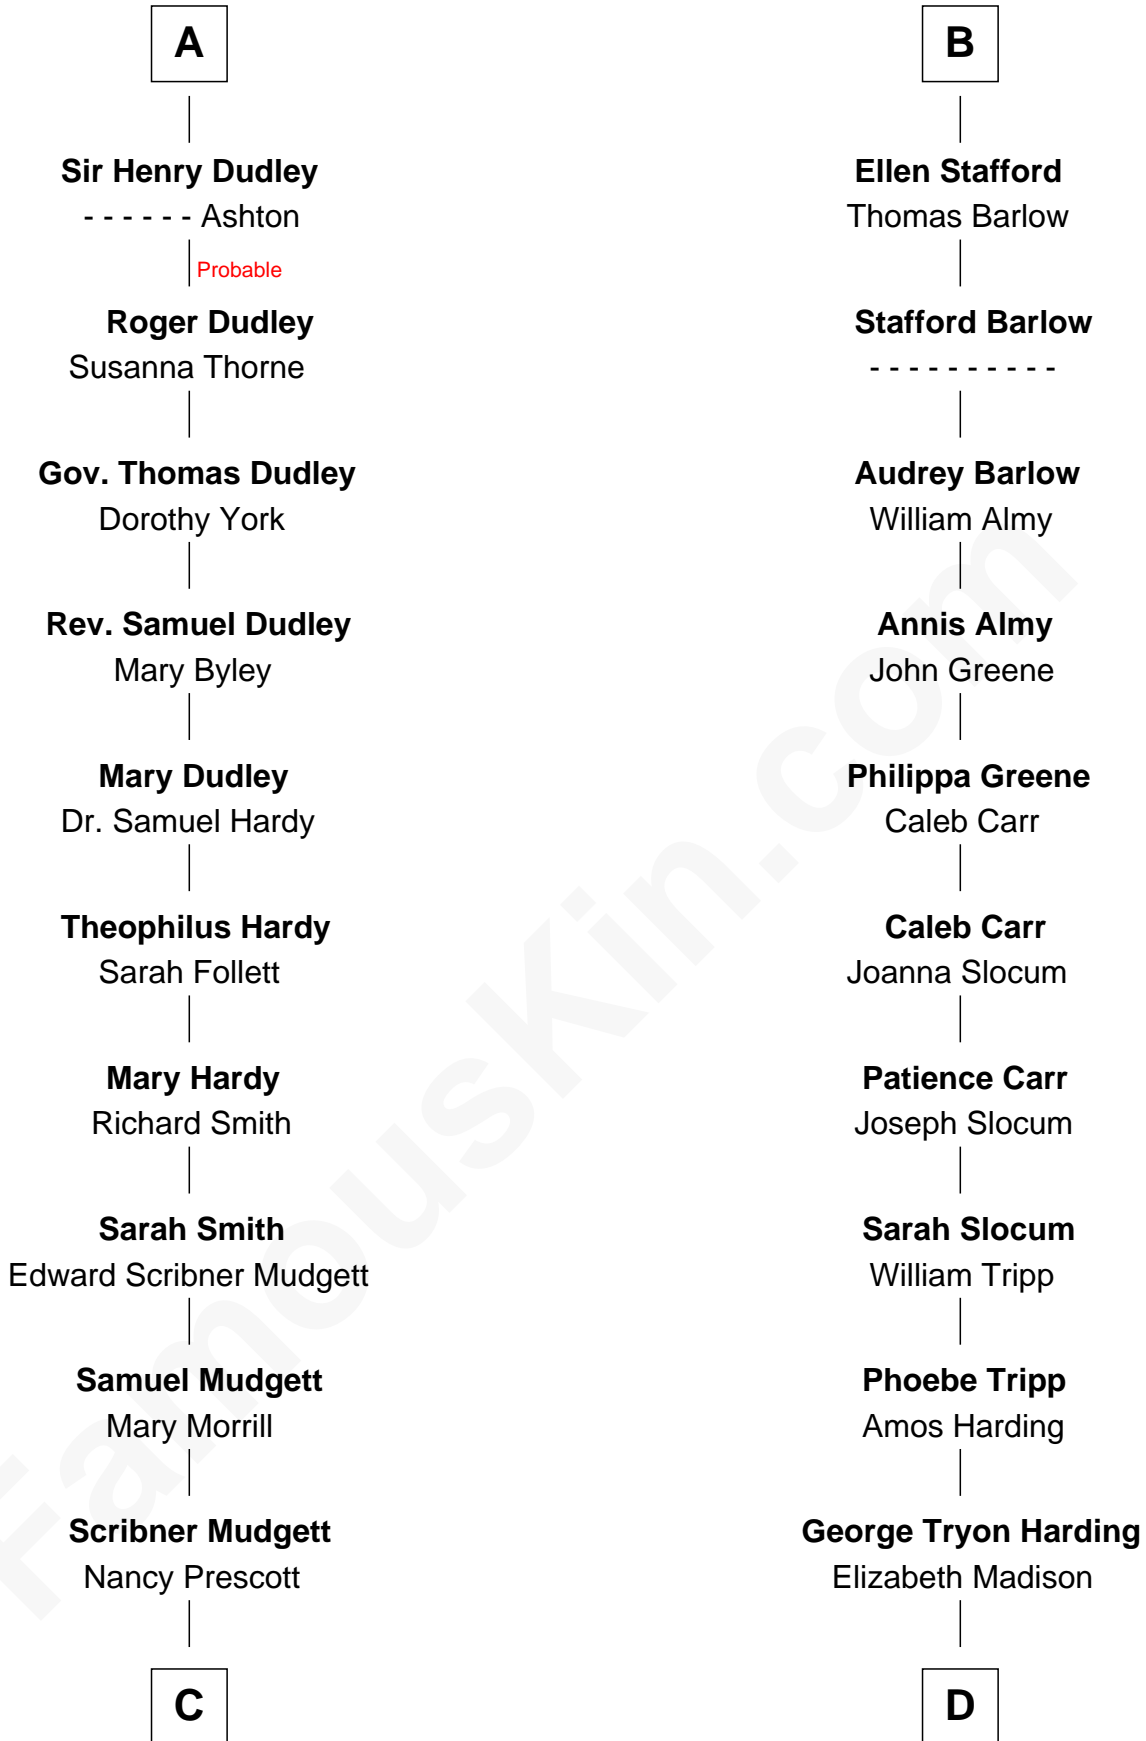

# FamousKin.com Relationship Chart of

**Dr. H. H. Holmes**

*Serial Killer aka "Devil in the White City"*

18th cousin 1 time removed of

**Warren G. Harding**

*29th U.S. President*

**Ralph de Stafford**

*with wife  
Margaret de Audley*

Eleanor Aylesbury

**William Bonville**

Katherine Neville

**Humphrey Stafford**

Katherine Fray

**Cecily Bonville**

Thomas Grey

**Sir Humphrey Stafford**

Margaret Fogge

**Cecily Grey**

Sir John Sutton

**Sir Humphrey Stafford**

Margaret Tame

**A**

**B**

**C**

**Levi Horton Mudgett**

Theodate Page Price

**Dr. H. H. Holmes**

*Serial Killer Dr. H. H. Holmes*

**D**

**Charles Alexander Harding**

Mary Ann Crawford

**Dr. George Tryon Harding**