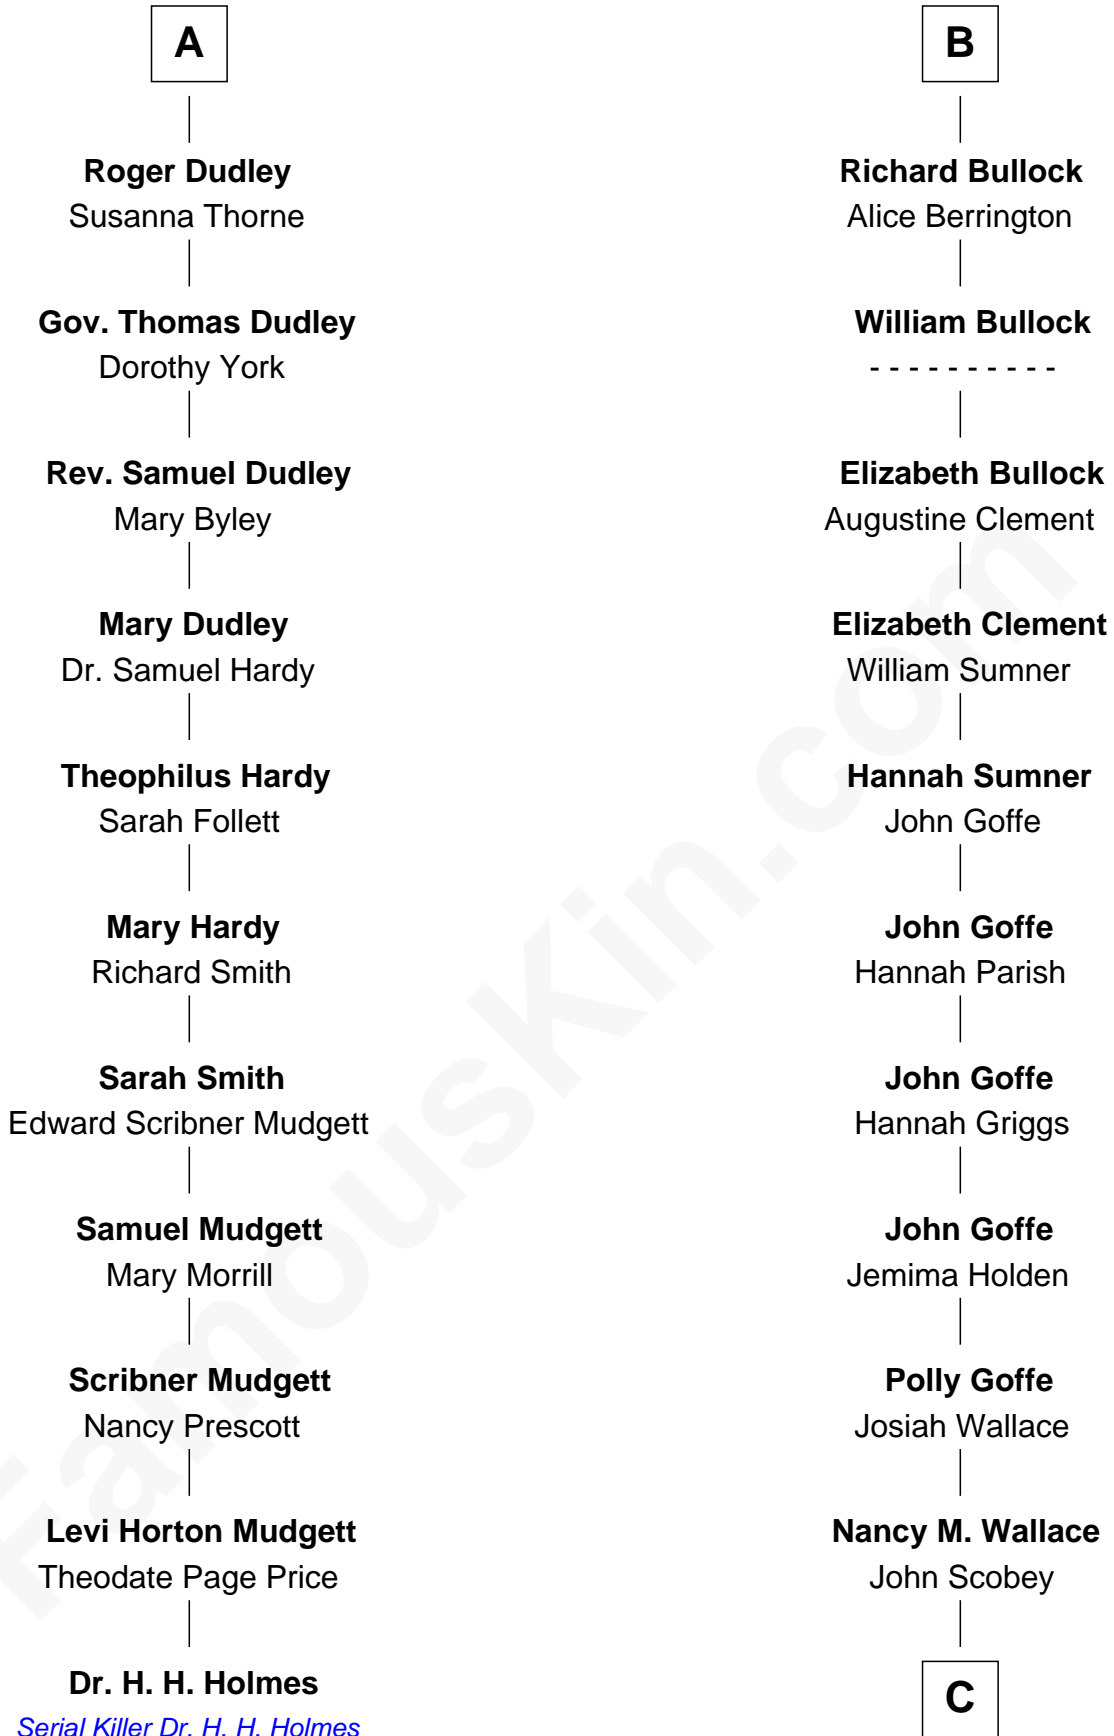

FamousKin.com Relationship Chart of

Dr. H. H. Holmes

Serial Killer aka "Devil in the White City"

17th cousin 2 times removed of

Lou (Henry) Hoover

First Lady of President Herbert Hoover

C

Philomelia Sophia Scobey

Phineas Weed

Florence Ida Weed

Charles Delano Henry

Lou (Henry) Hoover

First Lady of Herbert Hoover

FamousKin.com