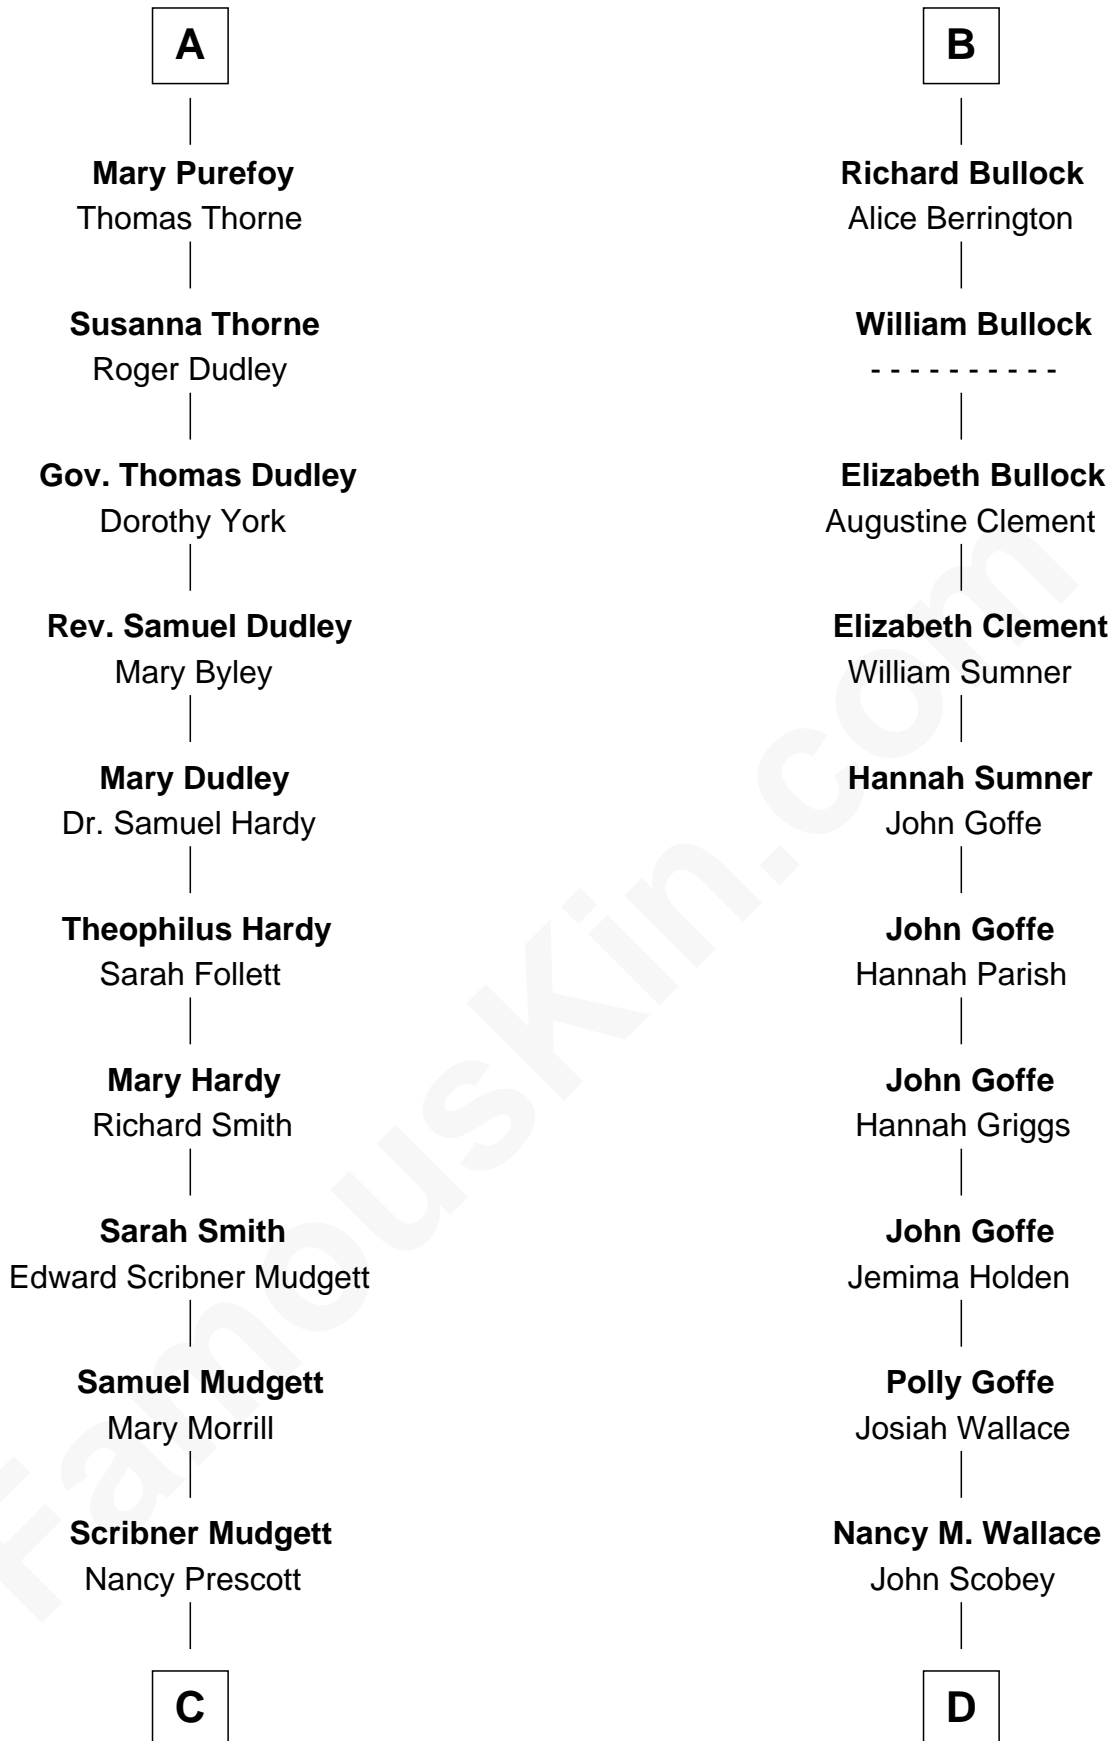

FamousKin.com Relationship Chart of

Dr. H. H. Holmes

Serial Killer aka "Devil in the White City"

18th cousin 1 time removed of

Lou (Henry) Hoover

First Lady of President Herbert Hoover

Sir John Howard

Alice de Bois

Joan Howard
Sir Peter de Brewes

Beatrice Brewes
Sir Hugh Shirley

Sir Ralph Shirley
Joan Basset

Beatrice Shirley
John Brome

Isabel Brome
John Denton

Alice Denton
Nicholas Purefoy

Edward Purefoy
Anne Fettiplace

A

Sir Robert Howard
Margaret de Scales

Sir John Howard
Margaret de Plaiz

Sir John Howard
Joan Walton

Elizabeth Howard
Sir John de Vere

Joan de Vere
Sir William Norreys

Margaret Norreys
Gilbert Bullock

Thomas Bullock
Alice Kingsmill

B

C

Levi Horton Mudgett

Theodate Page Price

Dr. H. H. Holmes

Serial Killer Dr. H. H. Holmes

D

Philomelia Sophia Scobey