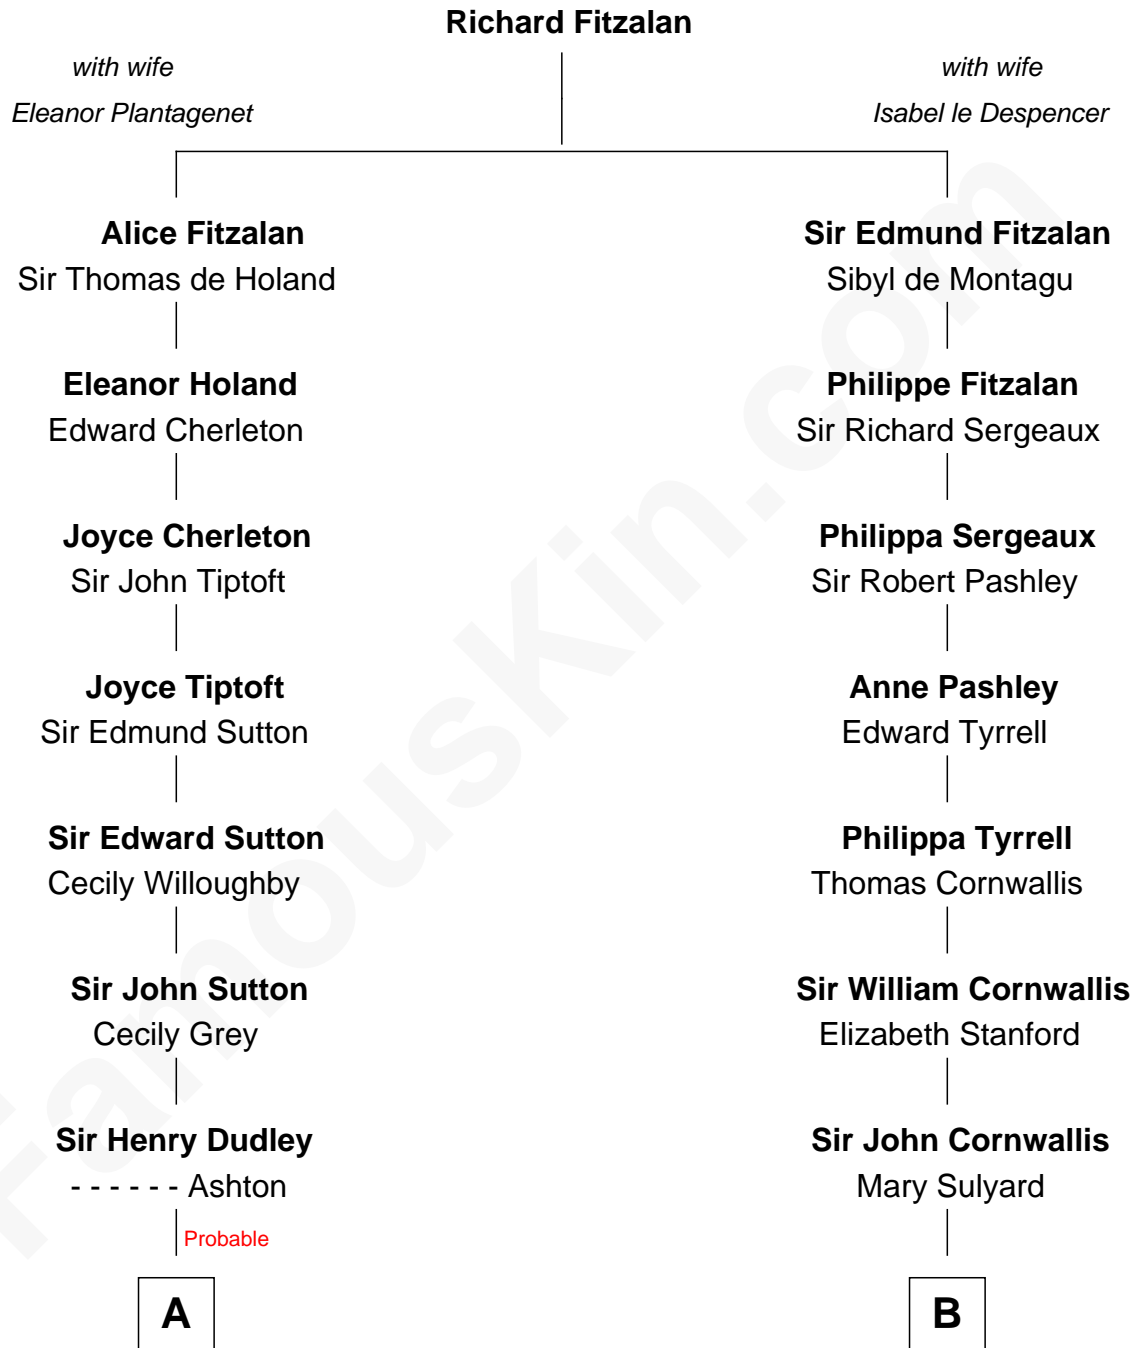

FamousKin.com

Relationship Chart of

Dr. H. H. Holmes

Serial Killer aka "Devil in the White City"

17th cousin 1 time removed of

Ellen Louise (Axson) Wilson

First Lady of President Woodrow Wilson

C

Rev. Samuel Edward Axson

Margaret Jane Hoyt

Ellen Louise (Axson) Wilson

First Lady of Woodrow Wilson

FamousKin.com