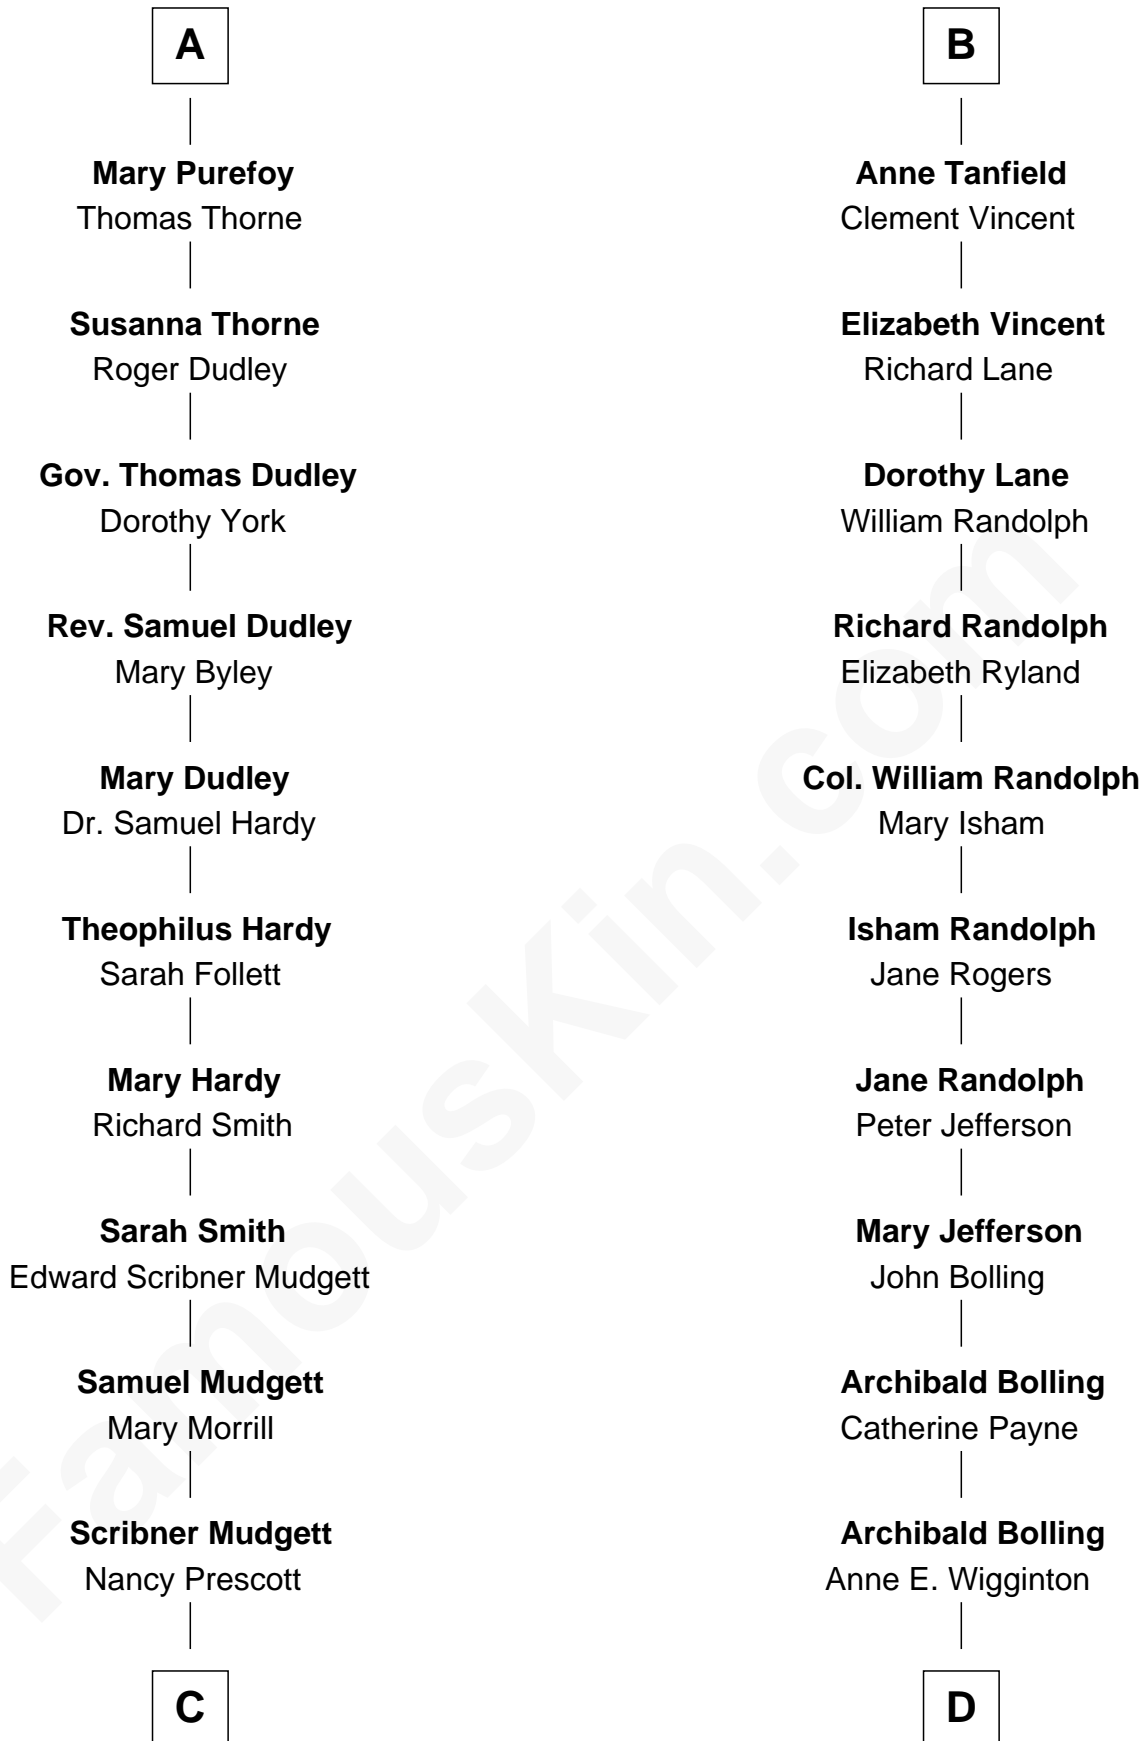

FamousKin.com Relationship Chart of

Dr. H. H. Holmes

Serial Killer aka "Devil in the White City"

18th cousin of

Edith (Bolling) Wilson

First Lady of President Woodrow Wilson

Sir John Howard

Alice de Bois

Joan Howard
Sir Peter de Brewes

Beatrice Brewes
Sir Hugh Shirley

Sir Ralph Shirley
Joan Basset

Beatrice Shirley
John Brome

Isabel Brome
John Denton

Alice Denton
Nicholas Purefoy

Edward Purefoy
Anne Fettiplace

A

Sir Robert Howard
Margaret de Scales

Sir John Howard
Alice Tendring

Sir Robert Howard
Margaret Mowbray

Katherine Howard
Sir Edward Neville

Catherine Neville
Robert Tanfield

William Tanfield
Elizabeth Stavely

Frances Tanfield
Bridget Cave

B

C

Levi Horton Mudgett

Theodate Page Price

Dr. H. H. Holmes

Serial Killer Dr. H. H. Holmes

D