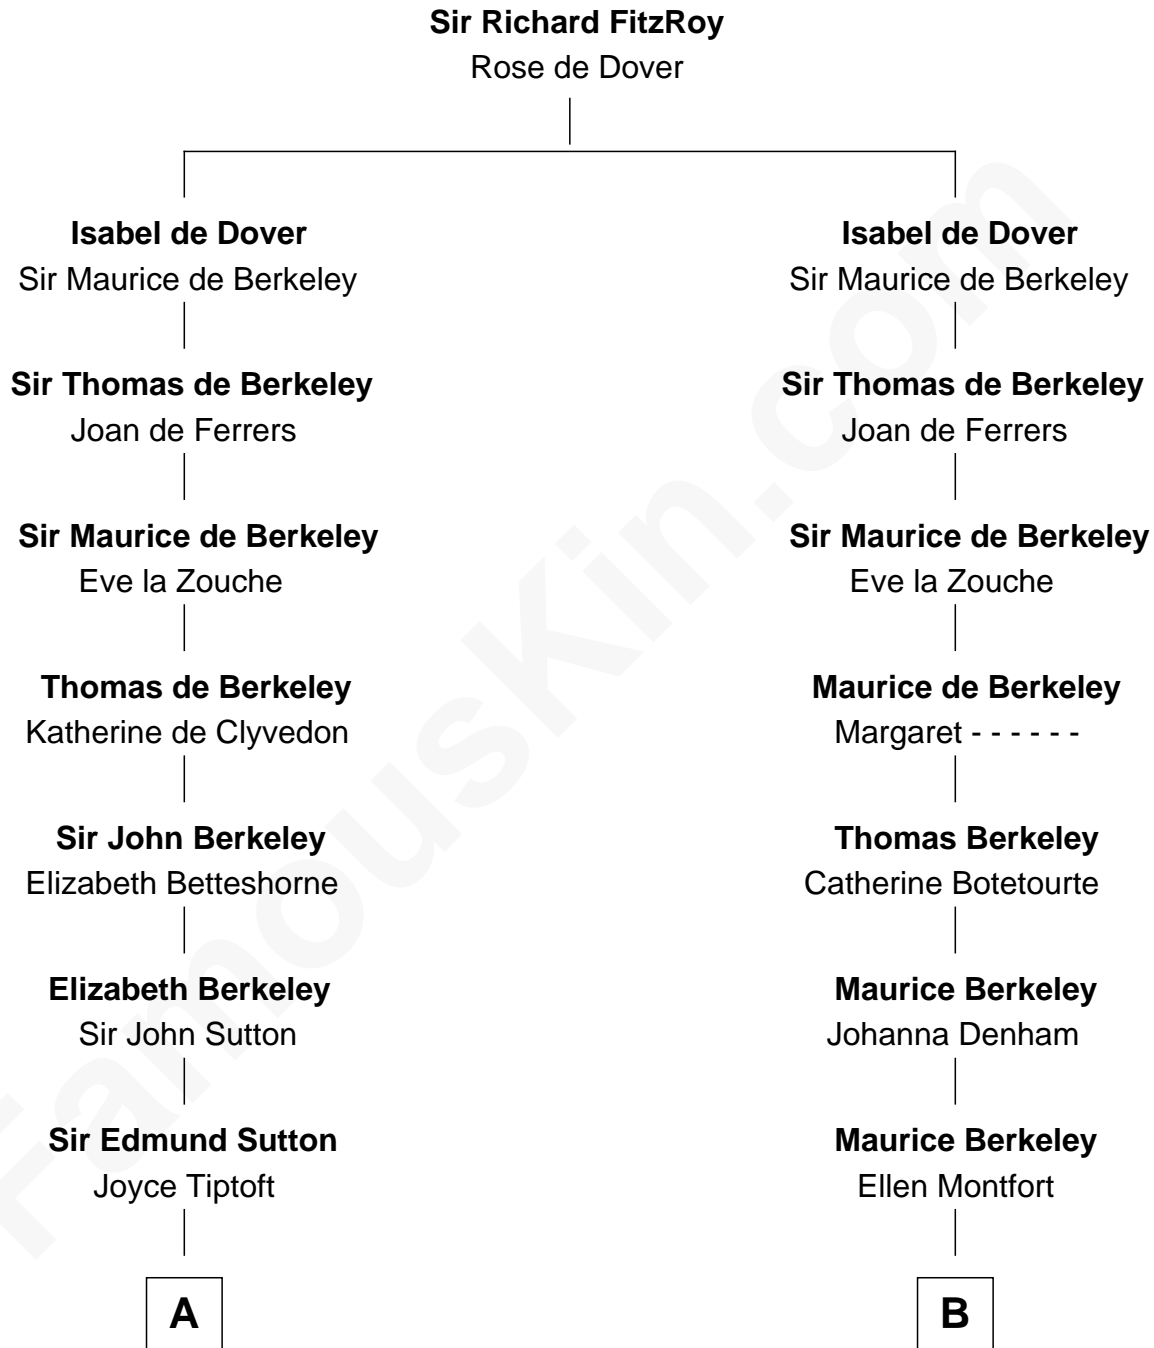

# FamousKin.com Relationship Chart of

**Dr. H. H. Holmes**

*Serial Killer aka "Devil in the White City"*

18th cousin 2 times removed of

**Samuel Prescott**

*Completed Paul Revere's Midnight Ride*

**C**

**Samuel Mudgett**

Mary Morrill

**Scribner Mudgett**

Nancy Prescott

**Levi Horton Mudgett**

Theodate Page Price

**Dr. H. H. Holmes**

*Serial Killer Dr. H. H. Holmes*

**D**

**Dr. Abel Prescott**

Abigail Brigham

**Samuel Prescott**

*Completed Paul Revere's Ride*

FamousKin.com