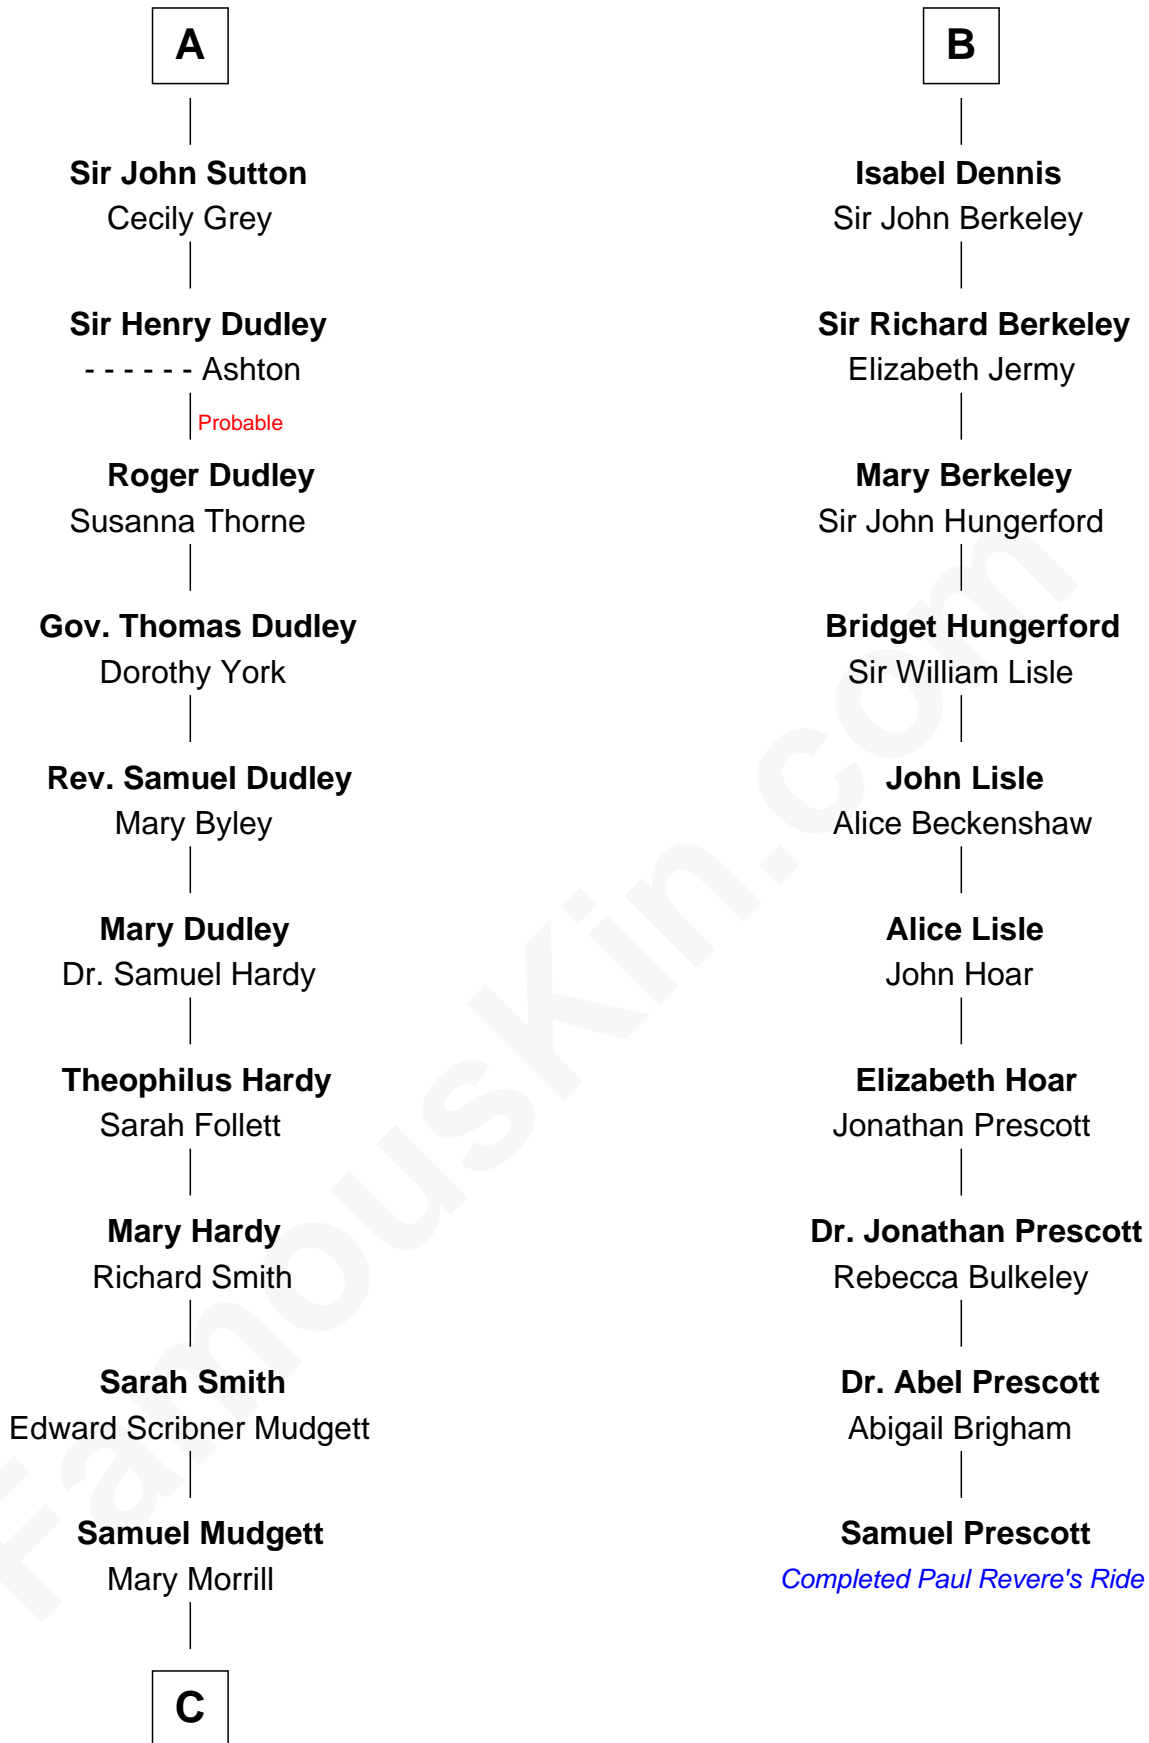

# FamousKin.com Relationship Chart of

**Dr. H. H. Holmes**

*Serial Killer aka "Devil in the White City"*

16th cousin 3 times removed of

**Samuel Prescott**

*Completed Paul Revere's Midnight Ride*

**C**

—  
**Scribner Mudgett**

Nancy Prescott

—  
**Levi Horton Mudgett**

Theodate Page Price

—  
**Dr. H. H. Holmes**

*Serial Killer Dr. H. H. Holmes*

FamousKin.com