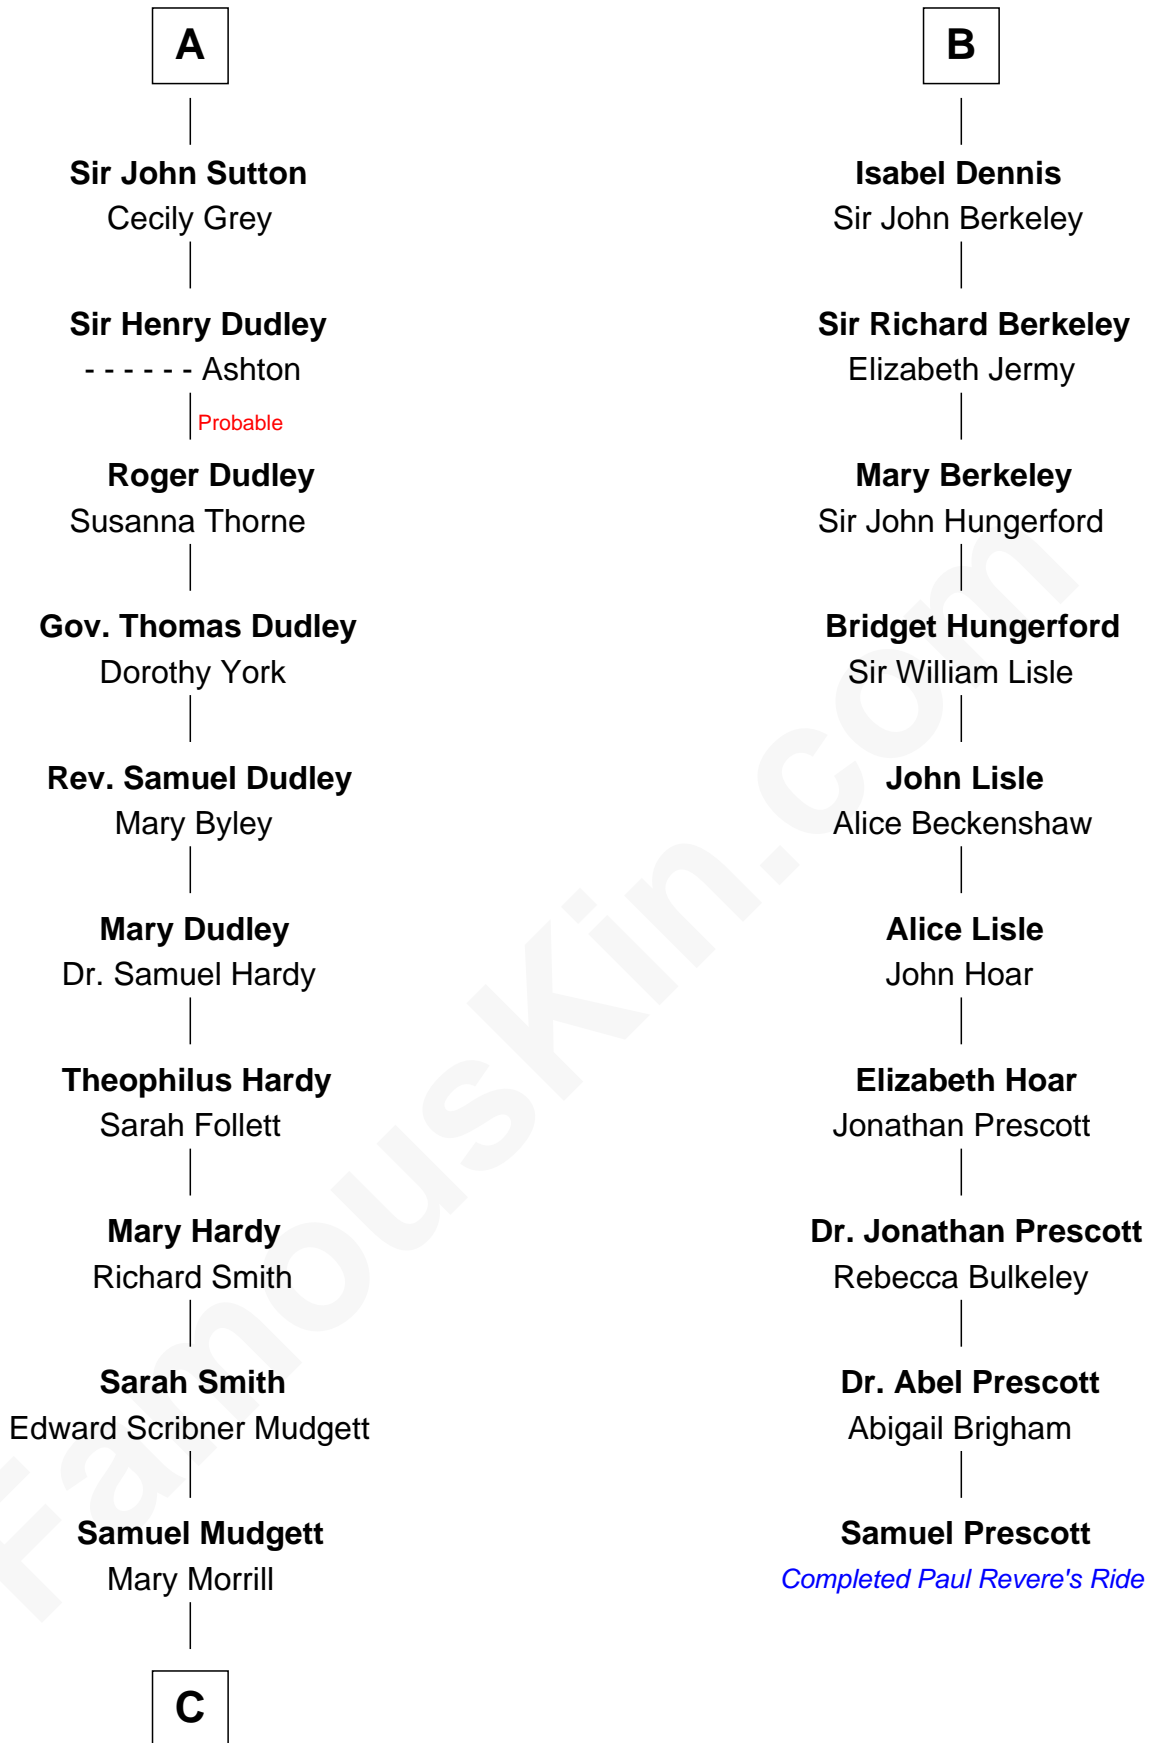

FamousKin.com Relationship Chart of

Dr. H. H. Holmes

Serial Killer aka "Devil in the White City"

16th cousin 3 times removed of

Samuel Prescott

Completed Paul Revere's Midnight Ride

C

—
Scribner Mudgett

Nancy Prescott

—
Levi Horton Mudgett

Theodate Page Price

—
Dr. H. H. Holmes

Serial Killer Dr. H. H. Holmes

FamousKin.com