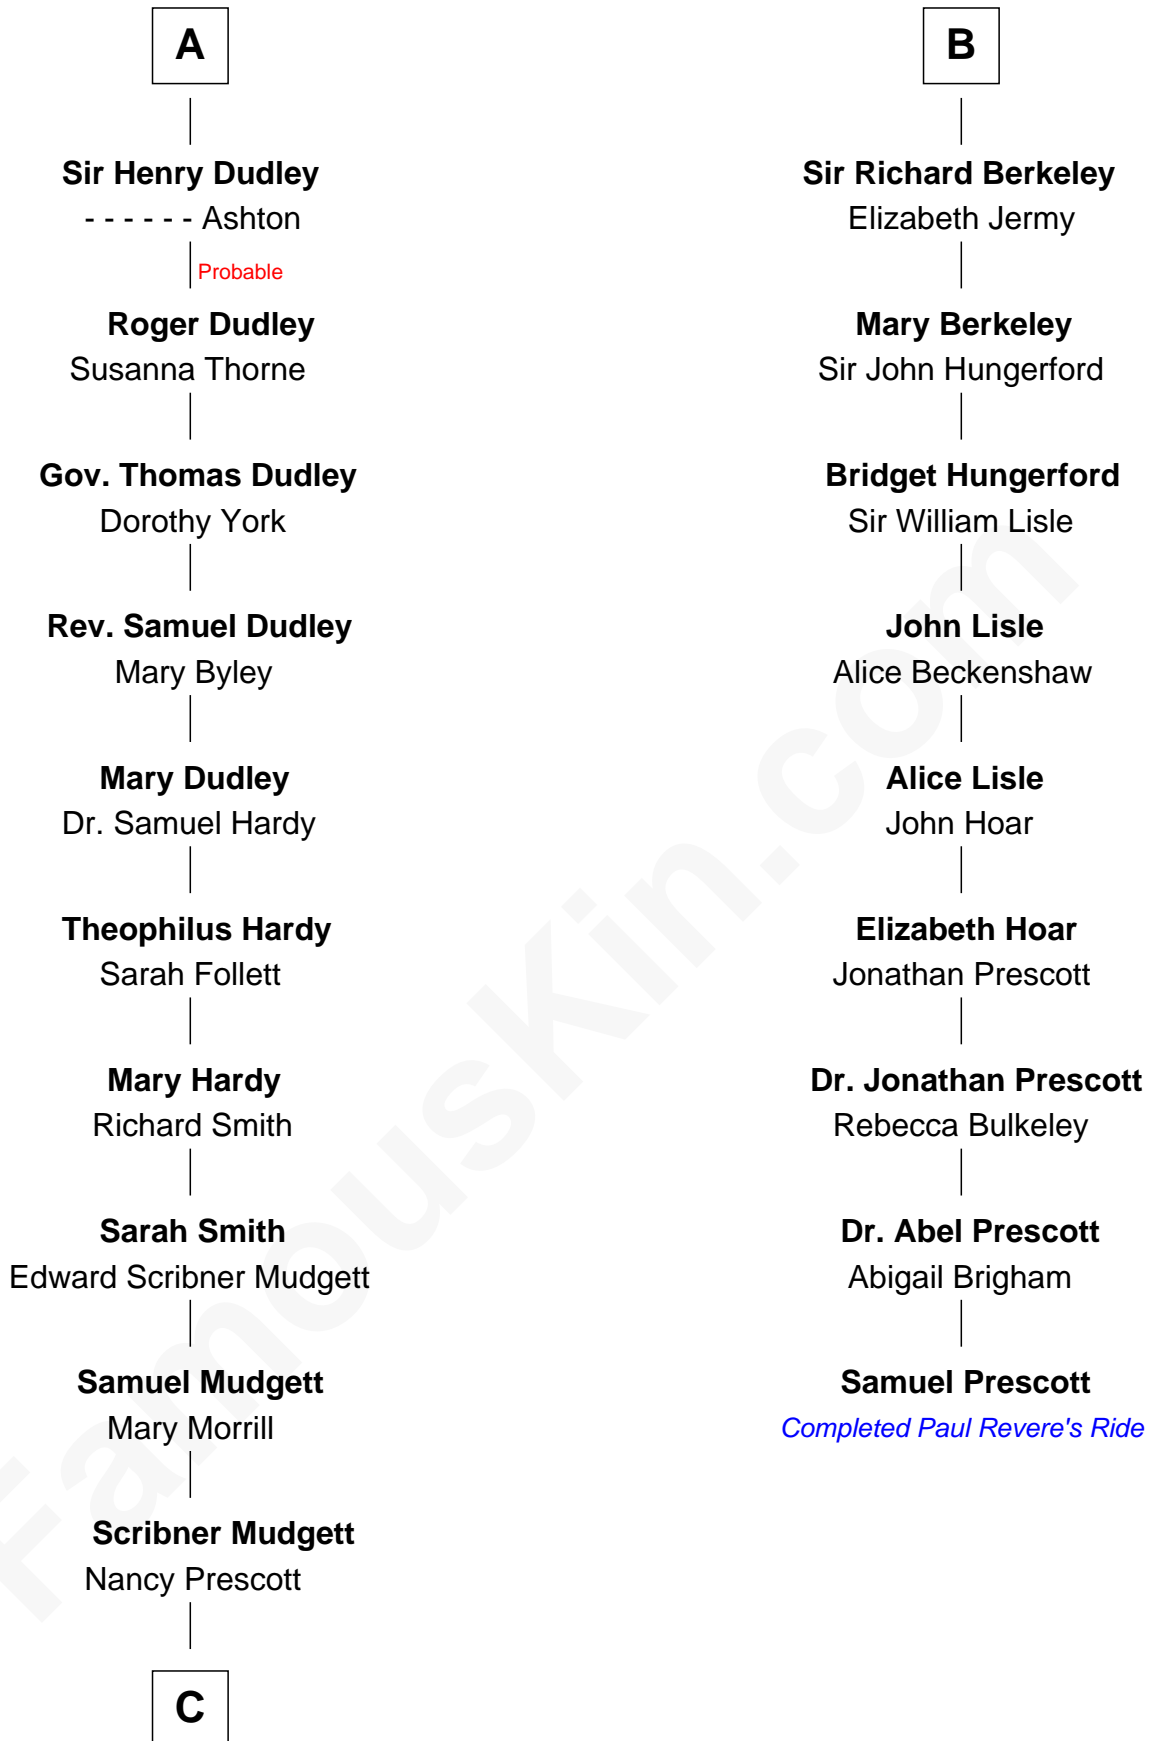

# FamousKin.com Relationship Chart of

**Dr. H. H. Holmes**

*Serial Killer aka "Devil in the White City"*

15th cousin 3 times removed of

**Samuel Prescott**

*Completed Paul Revere's Midnight Ride*

**C**

—  
**Levi Horton Mudgett**

Theodate Page Price

—  
**Dr. H. H. Holmes**

*Serial Killer Dr. H. H. Holmes*

FamousKin.com