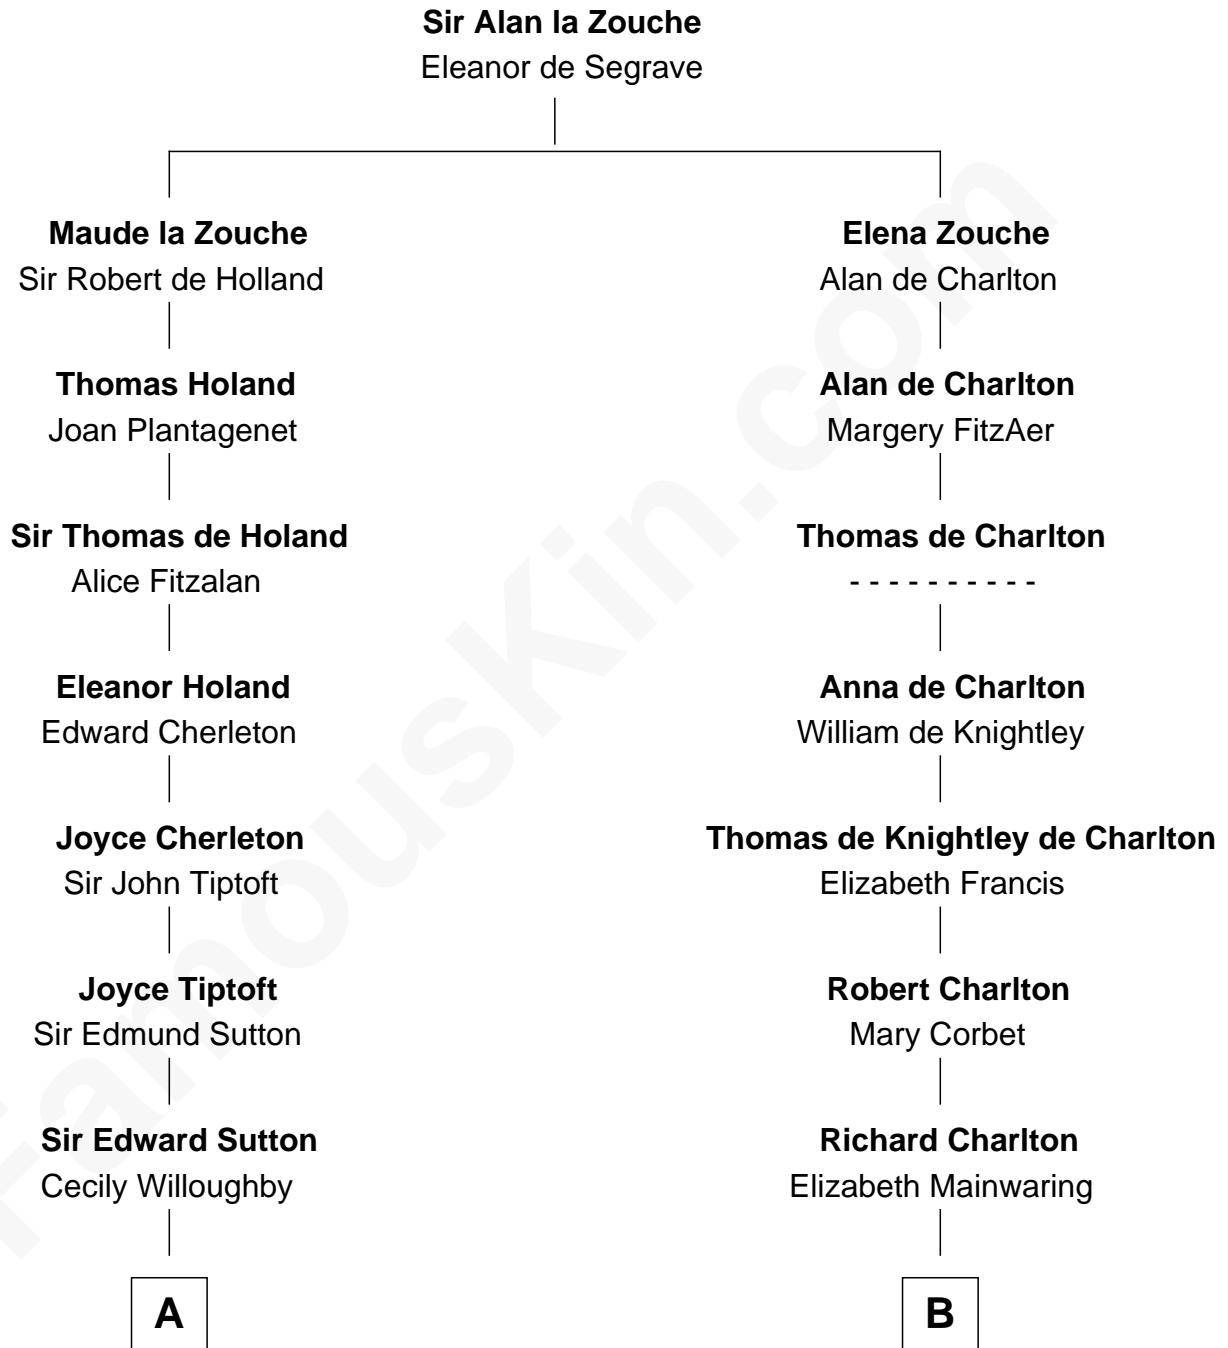

# FamousKin.com Relationship Chart of

**Dr. H. H. Holmes**

*Serial Killer aka "Devil in the White City"*

15th cousin 4 times removed of

**Samuel Prescott**

*Completed Paul Revere's Midnight Ride*

**C**

—  
**Scribner Mudgett**

Nancy Prescott

—  
**Levi Horton Mudgett**

Theodate Page Price

—  
**Dr. H. H. Holmes**

*Serial Killer Dr. H. H. Holmes*

FamousKin.com