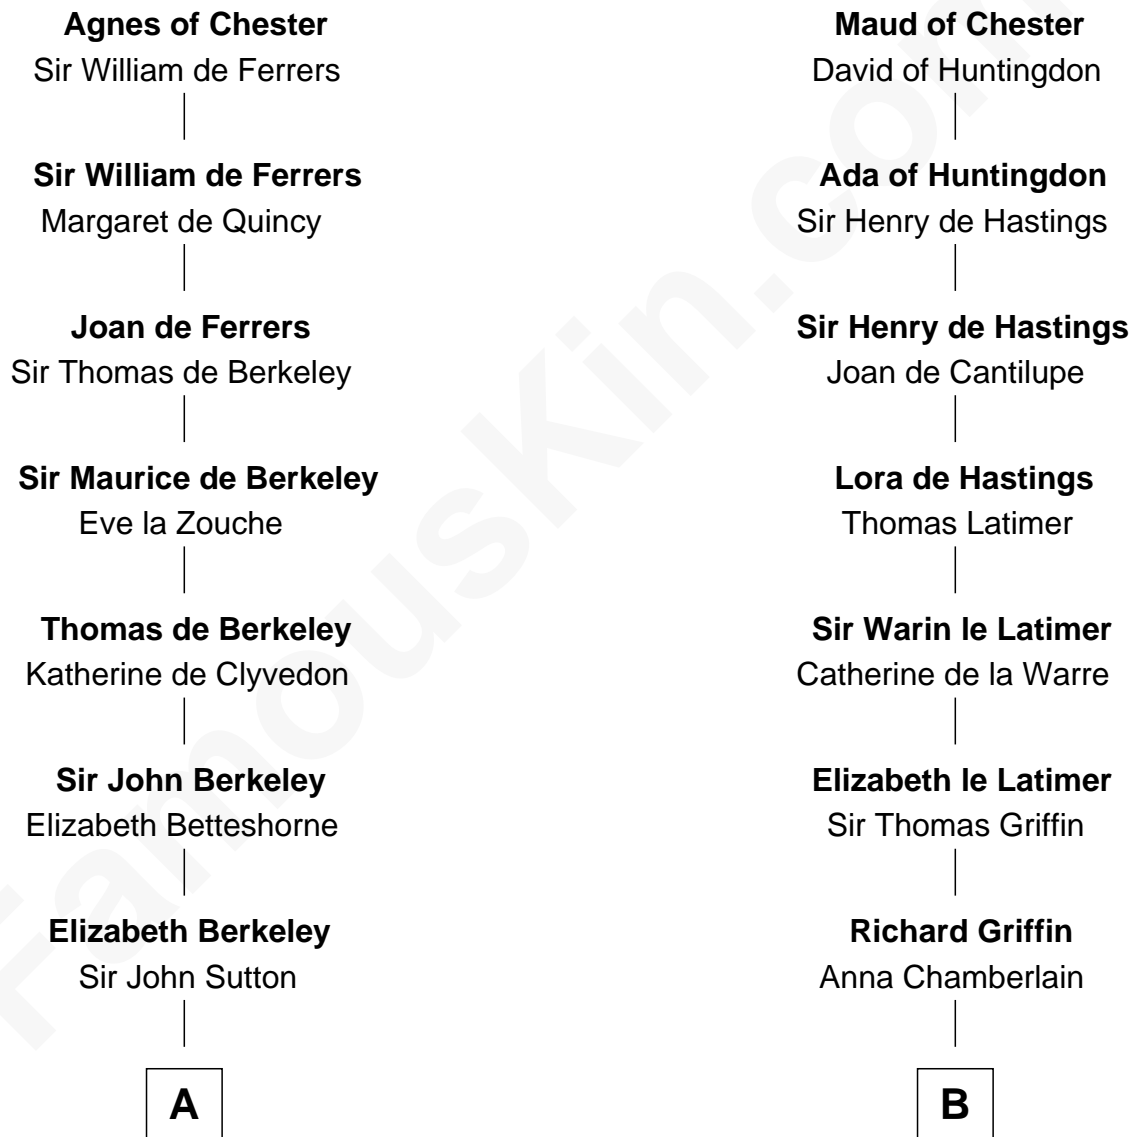

## Relationship Chart of

**Dr. H. H. Holmes**

*Serial Killer aka "Devil in the White City"*

21st cousin of

**J.P. Morgan**

*American Banker and Art Collector*

**Hugh de Kevelioc**  
Bertrade de Montfort

**C**

**Sarah Smith**  
Edward Scribner Mudgett

**Samuel Mudgett**  
Mary Morrill

**Scribner Mudgett**  
Nancy Prescott

**Levi Horton Mudgett**  
Theodate Page Price

**Dr. H. H. Holmes**  
*Serial Killer Dr. H. H. Holmes*