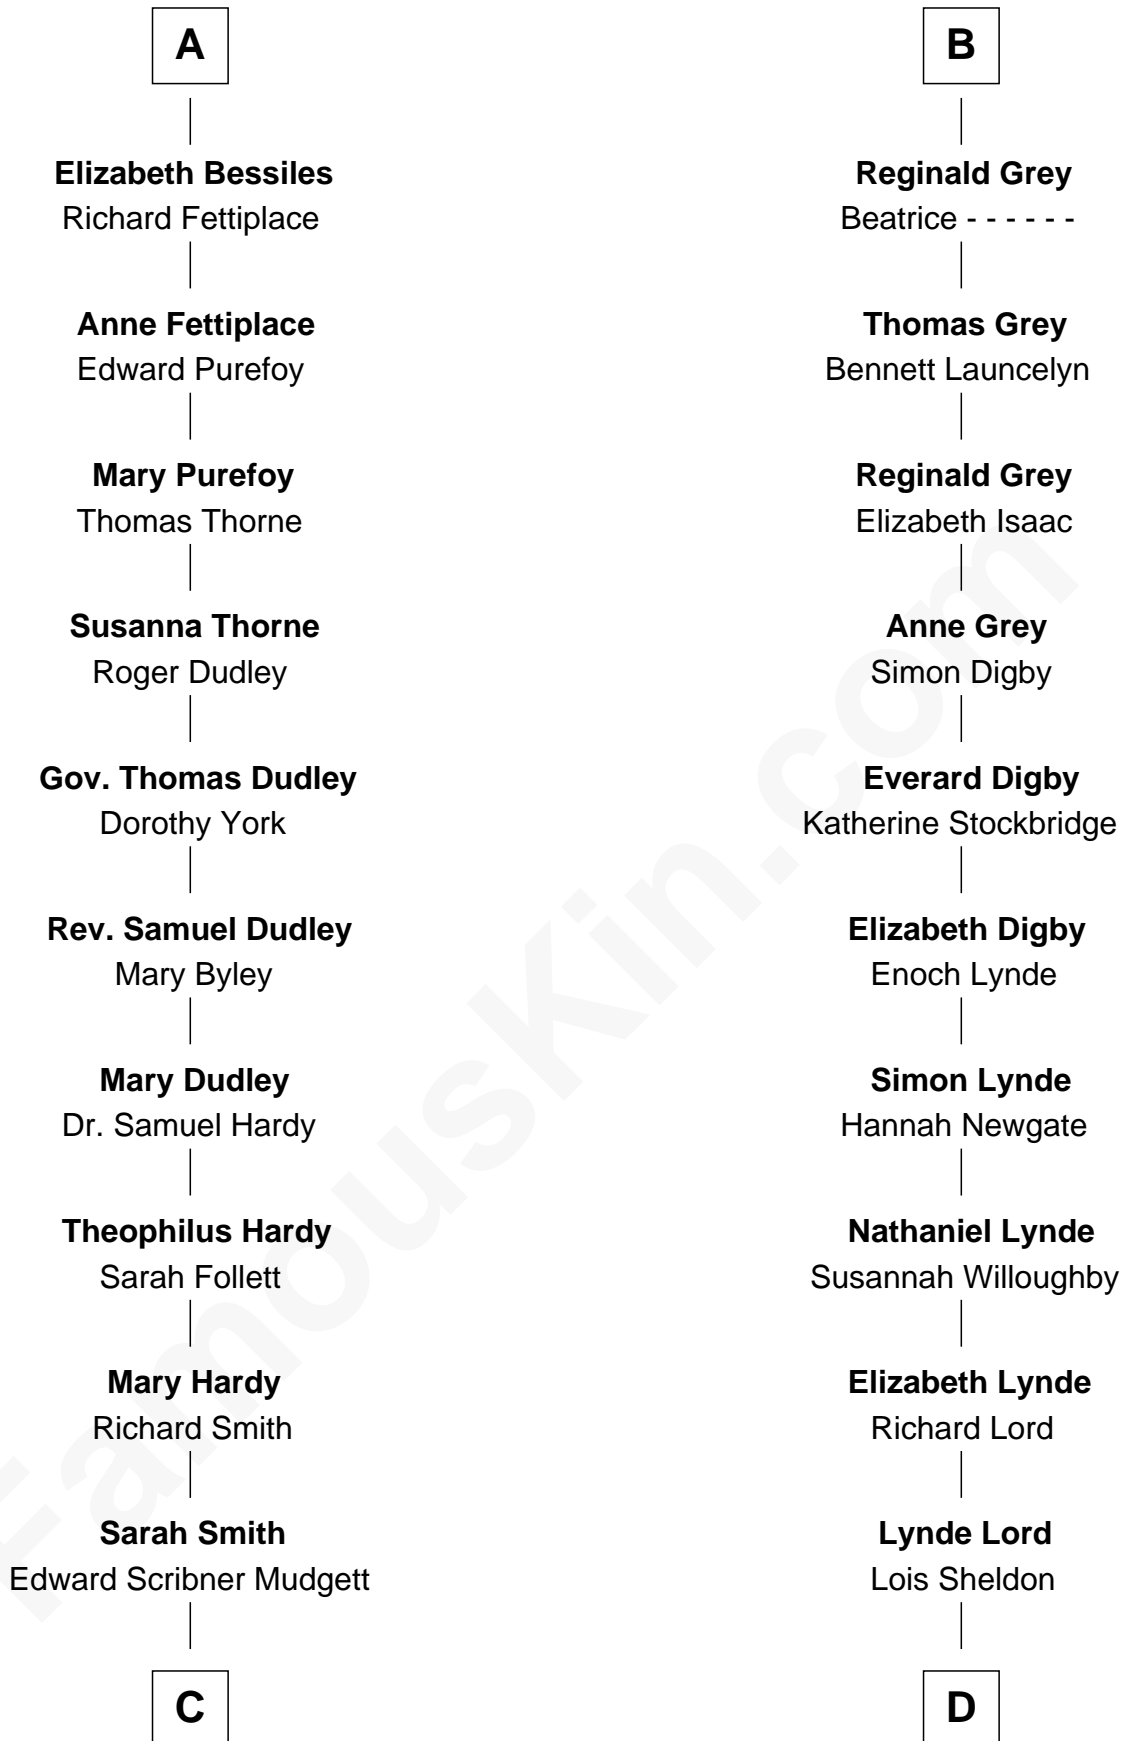

FamousKin.com Relationship Chart of

Dr. H. H. Holmes

Serial Killer aka "Devil in the White City"

20th cousin of

J.P. Morgan

American Banker and Art Collector

Sir Walter FitzRobert

Ida Longespee

Serial Killer Dr. H. H. Holmes

D

Lynde Lord

Mary Lyman

Mary Sheldon Lord

John Pierpont

Juliet Pierpont

Junius Spencer Morgan