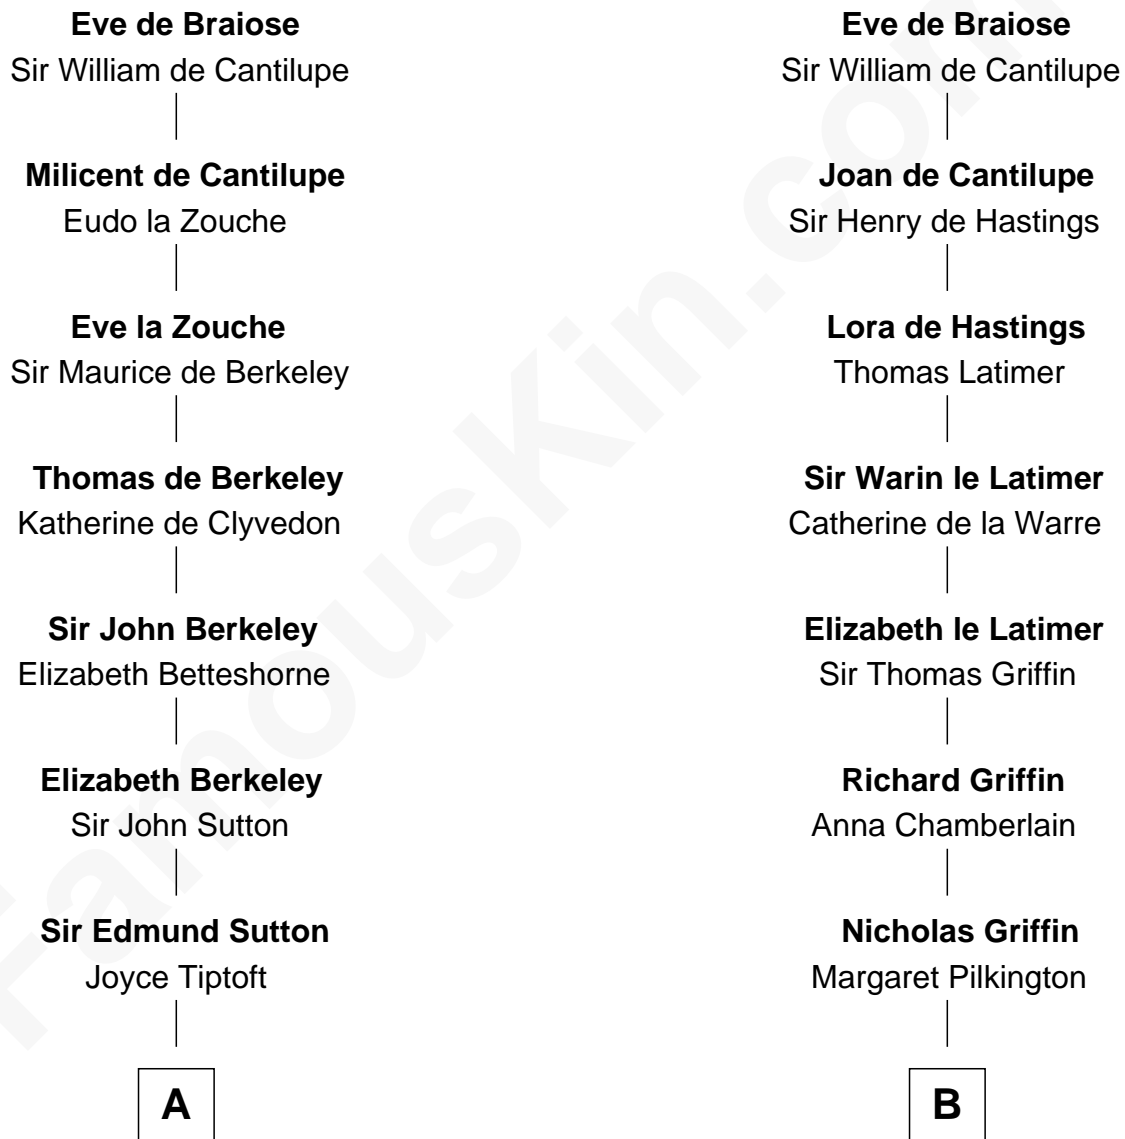

FamousKin.com Relationship Chart of

Dr. H. H. Holmes

Serial Killer aka "Devil in the White City"

20th cousin of

J.P. Morgan

American Banker and Art Collector

William de Braiose

Eva Marshal

Serial Killer Dr. H. H. Holmes

D

Lynde Lord

Mary Lyman

Mary Sheldon Lord

John Pierpont

Juliet Pierpont

Junius Spencer Morgan