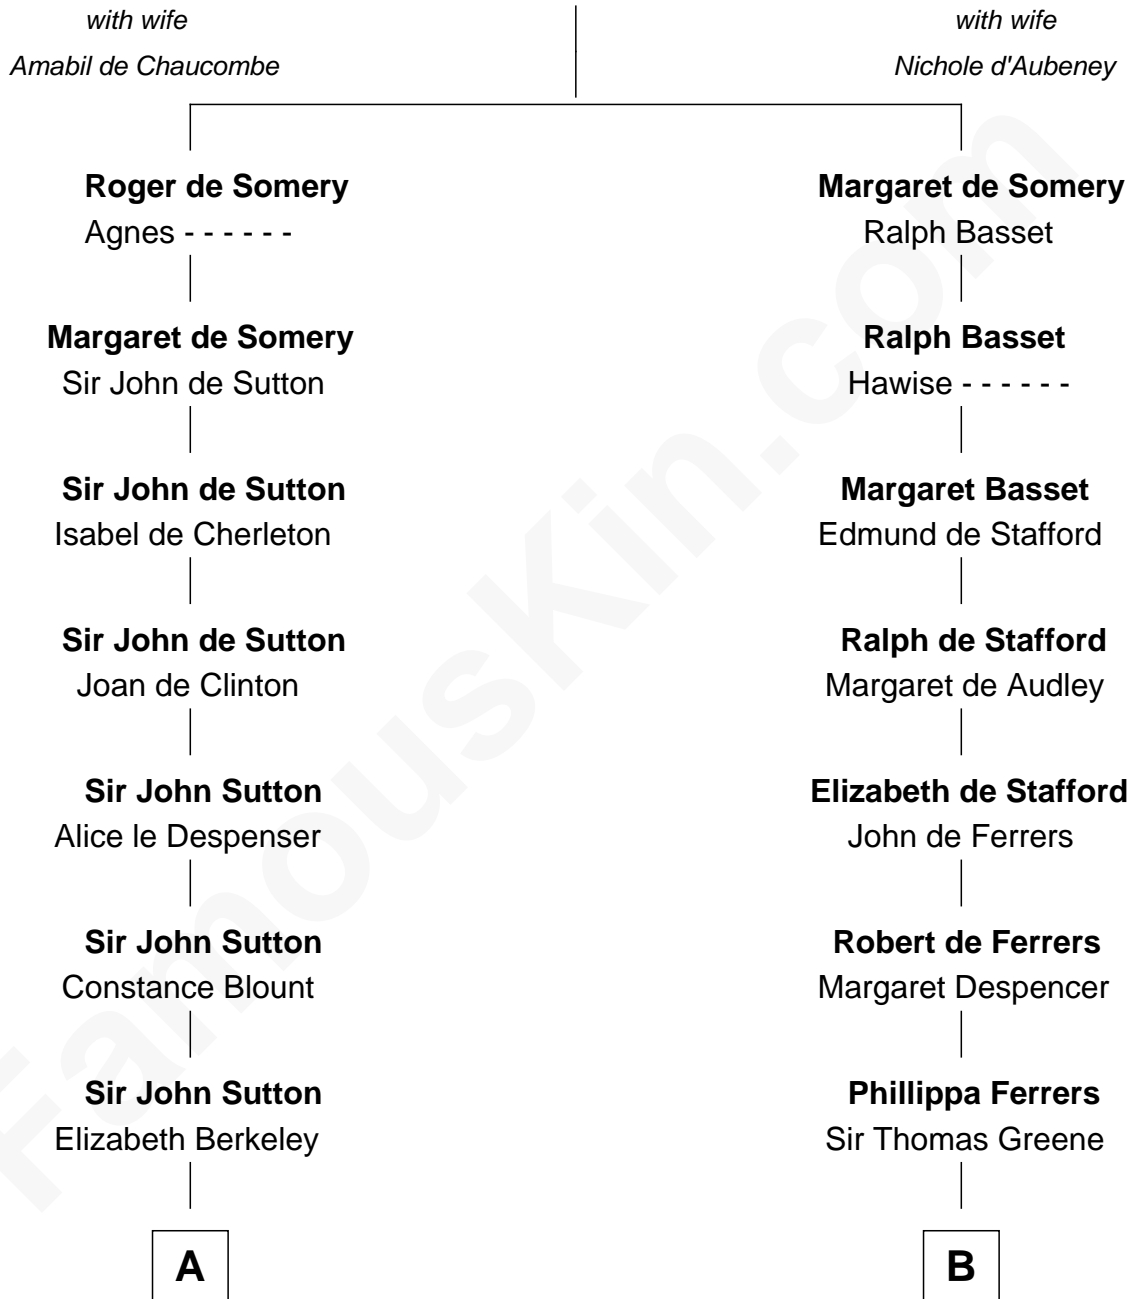

FamousKin.com Relationship Chart of

Dr. H. H. Holmes

Serial Killer aka "Devil in the White City"

21st cousin of

Stephen A. Douglas

Participated in Lincoln-Douglas Debates

Sir Roger de Somery

C

Sarah Smith
Edward Scribner Mudgett

Samuel Mudgett
Mary Morrill

Scribner Mudgett
Nancy Prescott

Levi Horton Mudgett
Theodate Page Price

Dr. H. H. Holmes
Serial Killer Dr. H. H. Holmes

D

Nicholas Gardiner
Martha Havens

Martha Gardiner
Stephen Arnold

Martha Arnold
Benajah Douglass

Dr. Stephen Arnold Douglass
Sarah Fiske

Stephen A. Douglas
The Lincoln-Douglas Debates