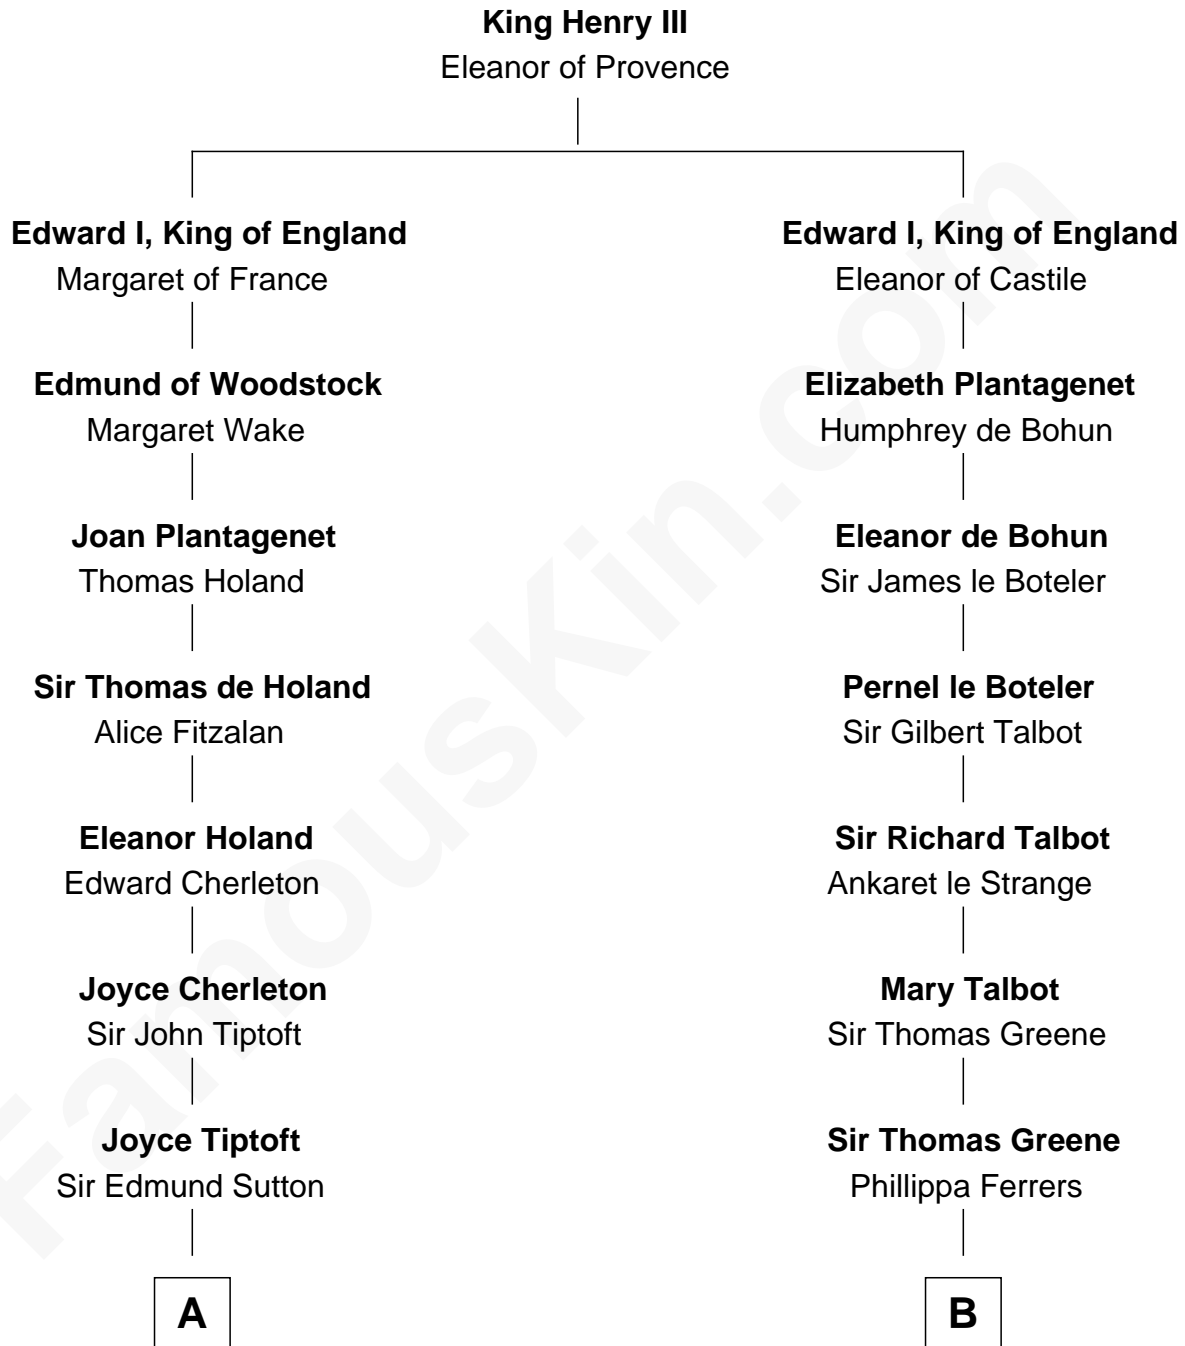

FamousKin.com Relationship Chart of

Dr. H. H. Holmes

Serial Killer aka "Devil in the White City"

20th cousin 1 time removed of

Stephen A. Douglas

Participated in Lincoln-Douglas Debates

C

Samuel Mudgett

Mary Morrill

Scribner Mudgett

Nancy Prescott

Levi Horton Mudgett

Theodate Page Price

Dr. H. H. Holmes

Serial Killer Dr. H. H. Holmes

D